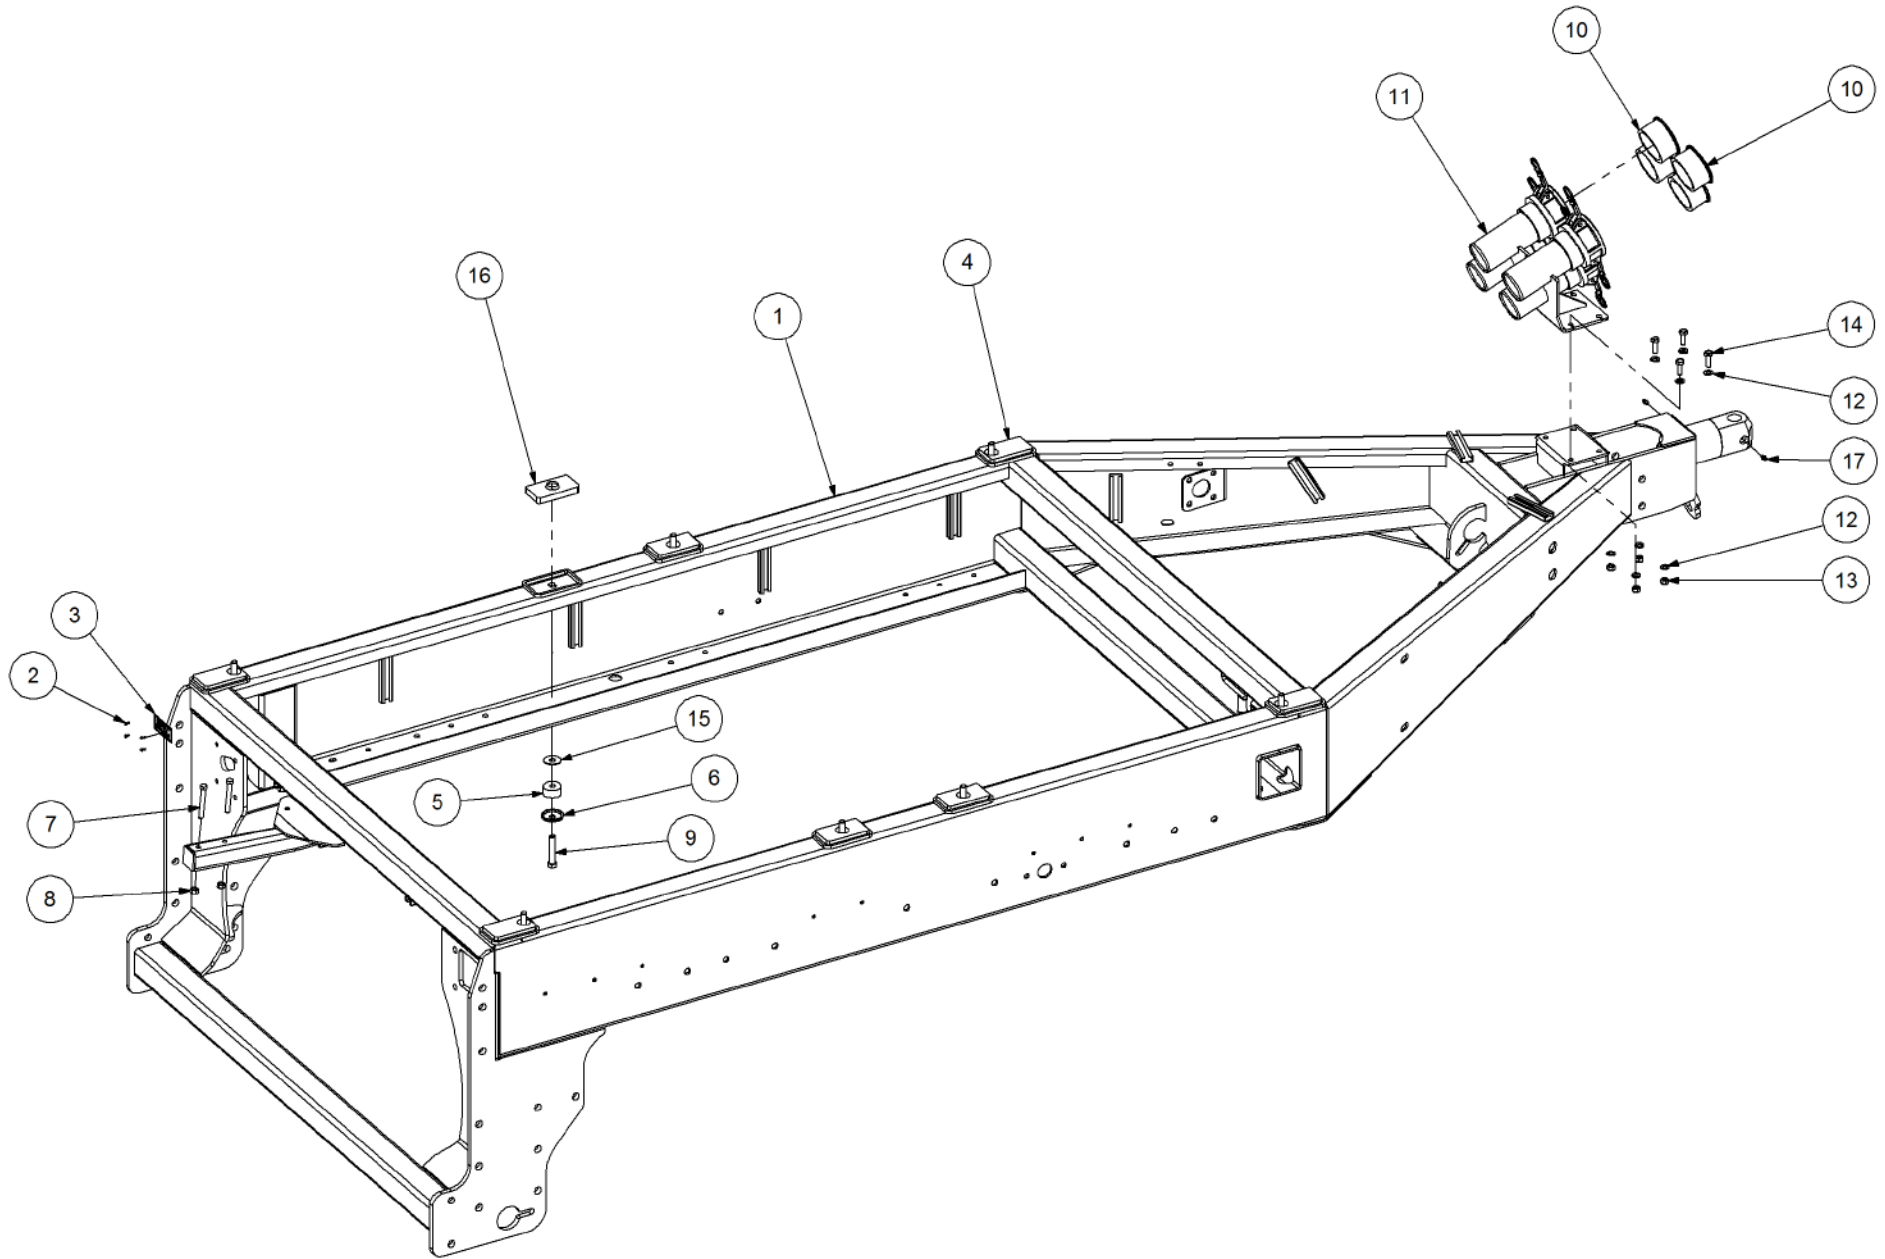

Key	Part Number	Description	Qty
------------	--------------------	--------------------	------------

P/N 214302040

Chassis Kit - TQC 2 Bin

Key	Part Number	Description	Qty
1	214302101	Chassis - TQC 2 Bin	1
2	059610000	Drive Screw 6g x 3/8"	4
3	196008038	Serial Number Plate	1
4	219001002	Bin Pad - End Hole	4
5	197401320	Bin Rubber - 13 ID x 40 OD x 20	8
6	219000001	Cupped Washer	8
7	000100755	Bolt Hex Hd 3/8" UNC x 3"	2
8	030130101	Nut 3/8" UNC Nyloc	2
9	000130705	Bolt Hex Hd 1/2" UNC x 2-3/4"	8
10	108000075	Plug - 3" Female	4
11	214302028	Breakaway & Coupling Assy	1
12	085110000	Flat Washer 10 ID	8
13	080121000	Nut M10 Nyloc	4
14	050100308	Bolt Hex Hd M10 x 30	4
15	035101238	Flat Washer 1/2" ID	8
16	219001001	Bin Pad - Centre Hole	4
17	111206000	Grease Nipple 1/4" UNF	2