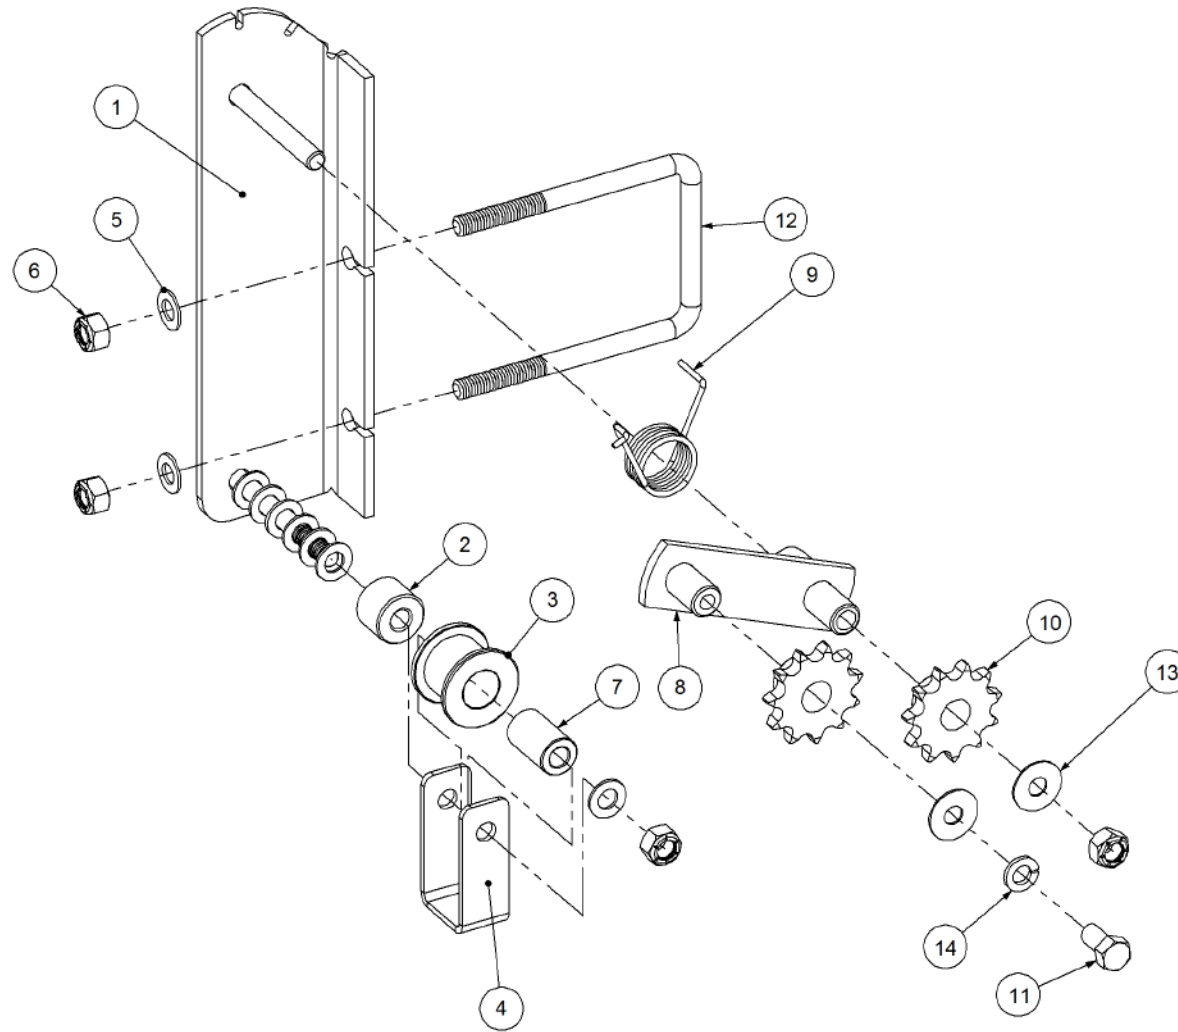

Key	Part Number	Description	Qty
-----	-------------	-------------	-----

P/N 29000021 Tensioner Assembly - SSB

P/N 290000021

Tensioner Assembly - SSB

Key	Part Number	Description	Qty
1	290000022	Tensioner Bracket	1
2	290302077	Spacer	1
3	290000024	Chain Idler	1
4	290000023	Chain Guide	1
5	035110191	Flat Washer 3/8" ID	9
6	030130101	Nut 3/8" UNC Nyloc	4
7	290000025	Spacer	1
8	290000026	Tensioner Arm	1
9	124325081	Spring - Torsion 1" ID - LH	1
10	126131100	Sprocket (Steel) 1/2" BS x 11T - 16 ID	2
11	000100205	Bolt Hex Hd 3/8" UNC x 3/4"	1
12	020075075	U Bolt 3/8" X 3" X 3" UNC Zp	1
13	035110251	Flat Washer 3/8" ID	2
14	036110000	Spring Washer 3/8" ID	1