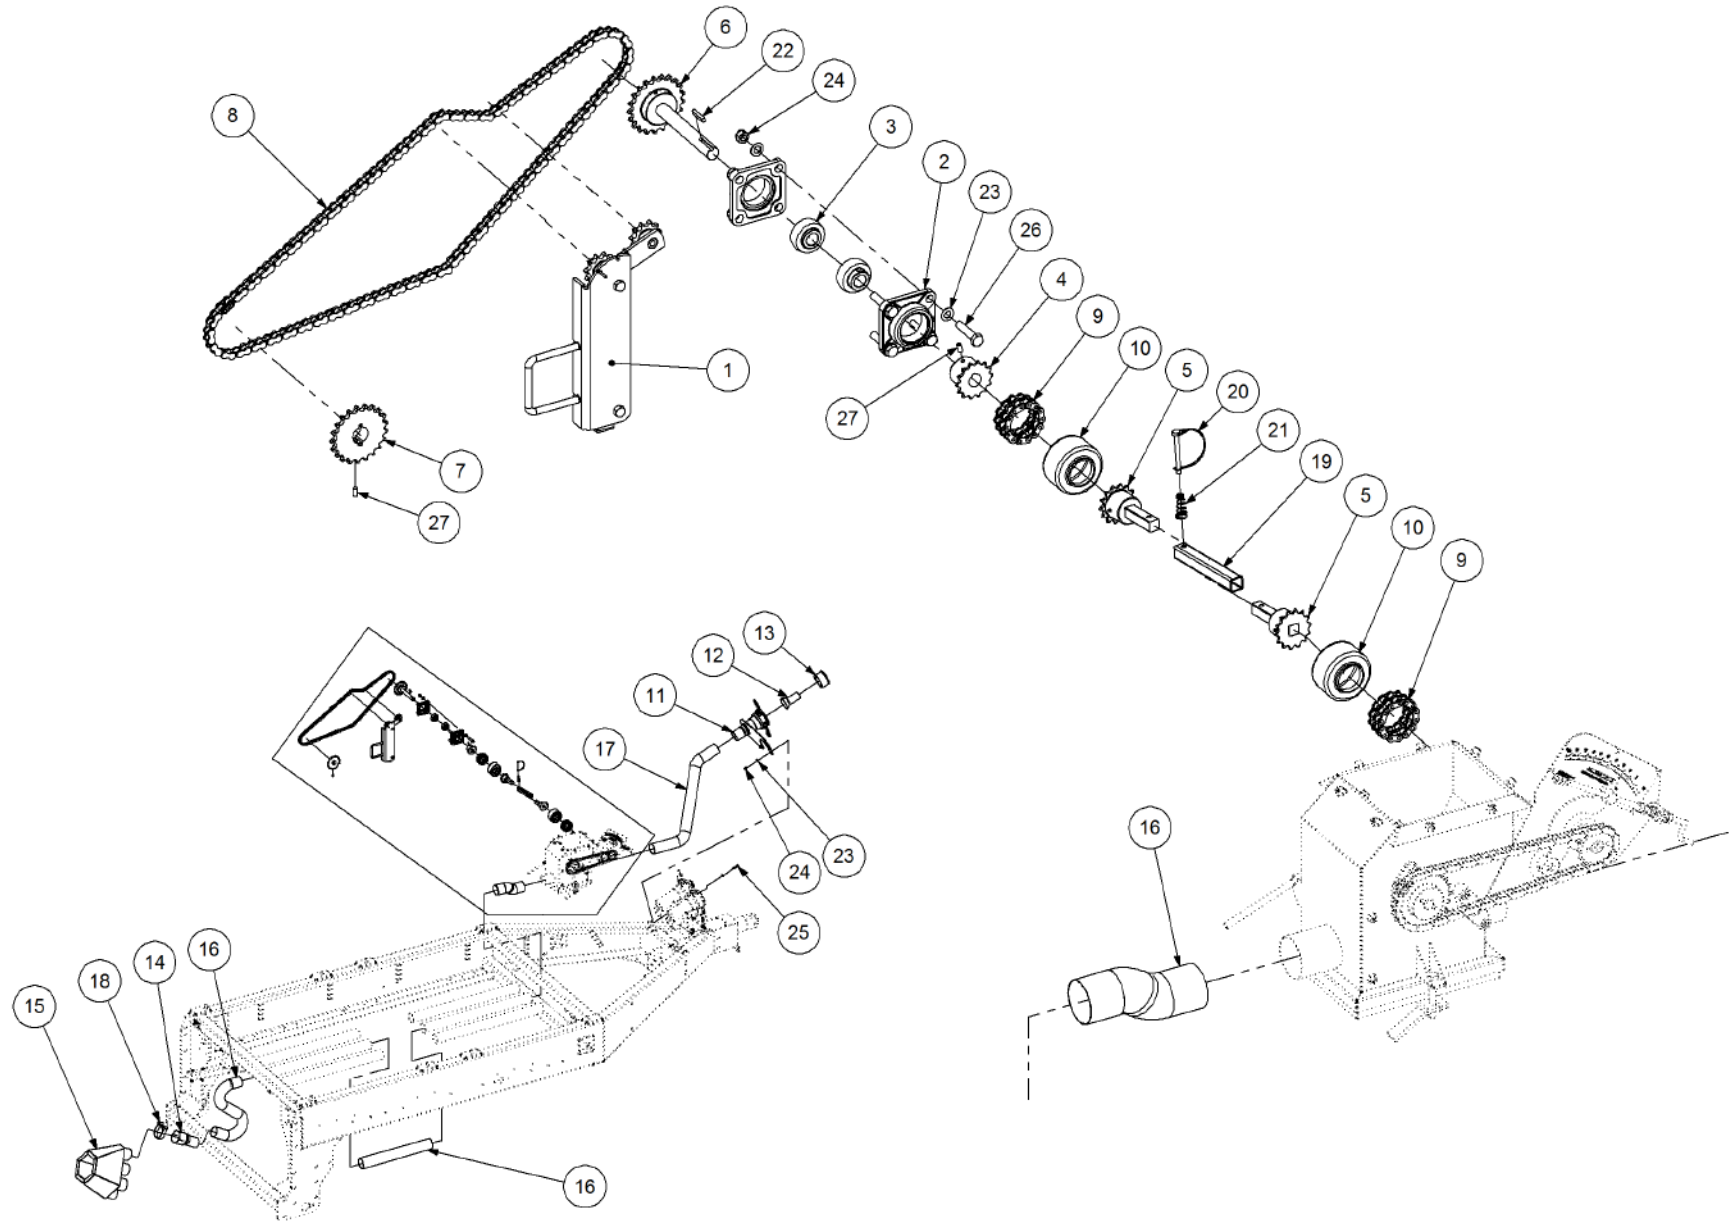

P/N 290452004 Drive Kit - SSB 225L suit 4500 TQ

Key	Part Number	Description	Qty
1	290000021	Tensioner Assembly - SSB	1
2	136620401	Bearing Housing	2
3	135420412	Bearing - 3/4" ID	2
4	290000031	Sprocket (Plastic) 1/2" BS x 14T - 3/4" ID	1
5	290000071	Drive Shaft w/- Sprocket	2
6	290602070	Drive Shaft & Sprocket - SSB	1
7	290000115	Sprocket (Plastic) 1/2" BS x 21T	1
8	290452895	Chain 1/2" AS (127 L + CL)	1
9	125412120	Chain 1/2" BS Duplex 13L	2
10	131000004	Chain Boot	2
11	214302051	Breakaway & Coupling Assy	1
12	208076044	Air Restrictor	1
13	108000075	Plug - 3" Female	1
14	208000075	Reducer 3" ID x 2-1/2" OD	1
15	259602009	Blower Outlet - 7 Outlet	1
16	109200064	Hose Ductaflex 63 Dia	3
17	109600064	Hose Abrasive Resistant 64 Dia	1
18	100074079	Hose Clamp - Mikalor 74 - 79	1
19	290000175	Drive Tube	1
20	095306050	Lynch Pin 1/4"	1
21	124112032	Spring - Compression	1
22	182047430	Key 4.75 x 4.75 x 30 Lg	1
23	085110000	Flat Washer 10 ID	12
24	080121000	Nut M10 Nyloc	6
25	050100308	Bolt Hex Hd M10 x 30	2
26	050100508	Bolt Hex Hd M10 x 50	4
27	013110613	Grub Screw 1/4" UNC x 1/2"	2

Key	Part Number	Description	Qty