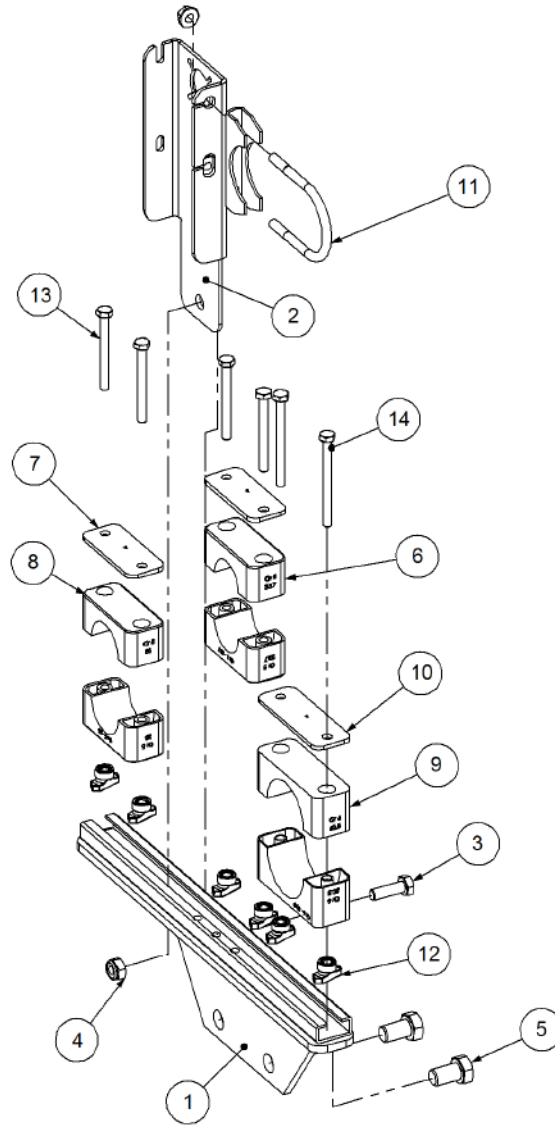

P/N 291400002 Dispatch Kit - Ground Drive

Key	Part Number	Description	Qty
1	235600001	Hose Holder 4 Way	2
2	116503080	Electric Scales	1
3	198691208	Operator's Manual	1
4	199005011	Spray Can - Green	1
5	OZ300C	Ozspray Industry Grade 300gm Aerosol	1
6	193003765	Retainer Clip - Sprocket	1
7	208400034	Metering Unit Blank-Off 100%	4
8	208400033	Metering Unit Blank-Off 66%	4
9	208400032	Metering Unit Blank-Off 33%	4
10	208600058	Metering Unit Blank Off (Canola) LH	2
11	208600060	Metering Unit Blank Off (Canola) RH	2
12	126131405	Sprocket (Plastic) 1/2" BS x 14T - 5/8" ID	1
13	126132106	Sprocket (Plastic) 1/2" BS x 21T - 5/8" ID	1
14	290000032	Sprocket (Plastic) 1/2" BS x 14T - 5/8" ID	1
15	290000031	Sprocket (Plastic) 1/2" BS x 14T - 3/4" ID	1
16	197809005	Weighing Container	1
17	197000765	Blank Off Cap 3"	4
18	280000276	Camlock 3" Male With Tail	4
19	197959535	Blank Off Sponge	6
20	208400045	Crank Handle - Short	1
21	208400095	Crank Handle	1
22	208076050	Air Restrictor	2
23	233260120	Hyd Hose & Electrical Connector Assy	1
24	159424400	Filter Element	1
25	152BU-144	Washer	1

Key	Part Number	Description	Qty

P/N 233260120 Hyd Hose & Electrical Connector Assy