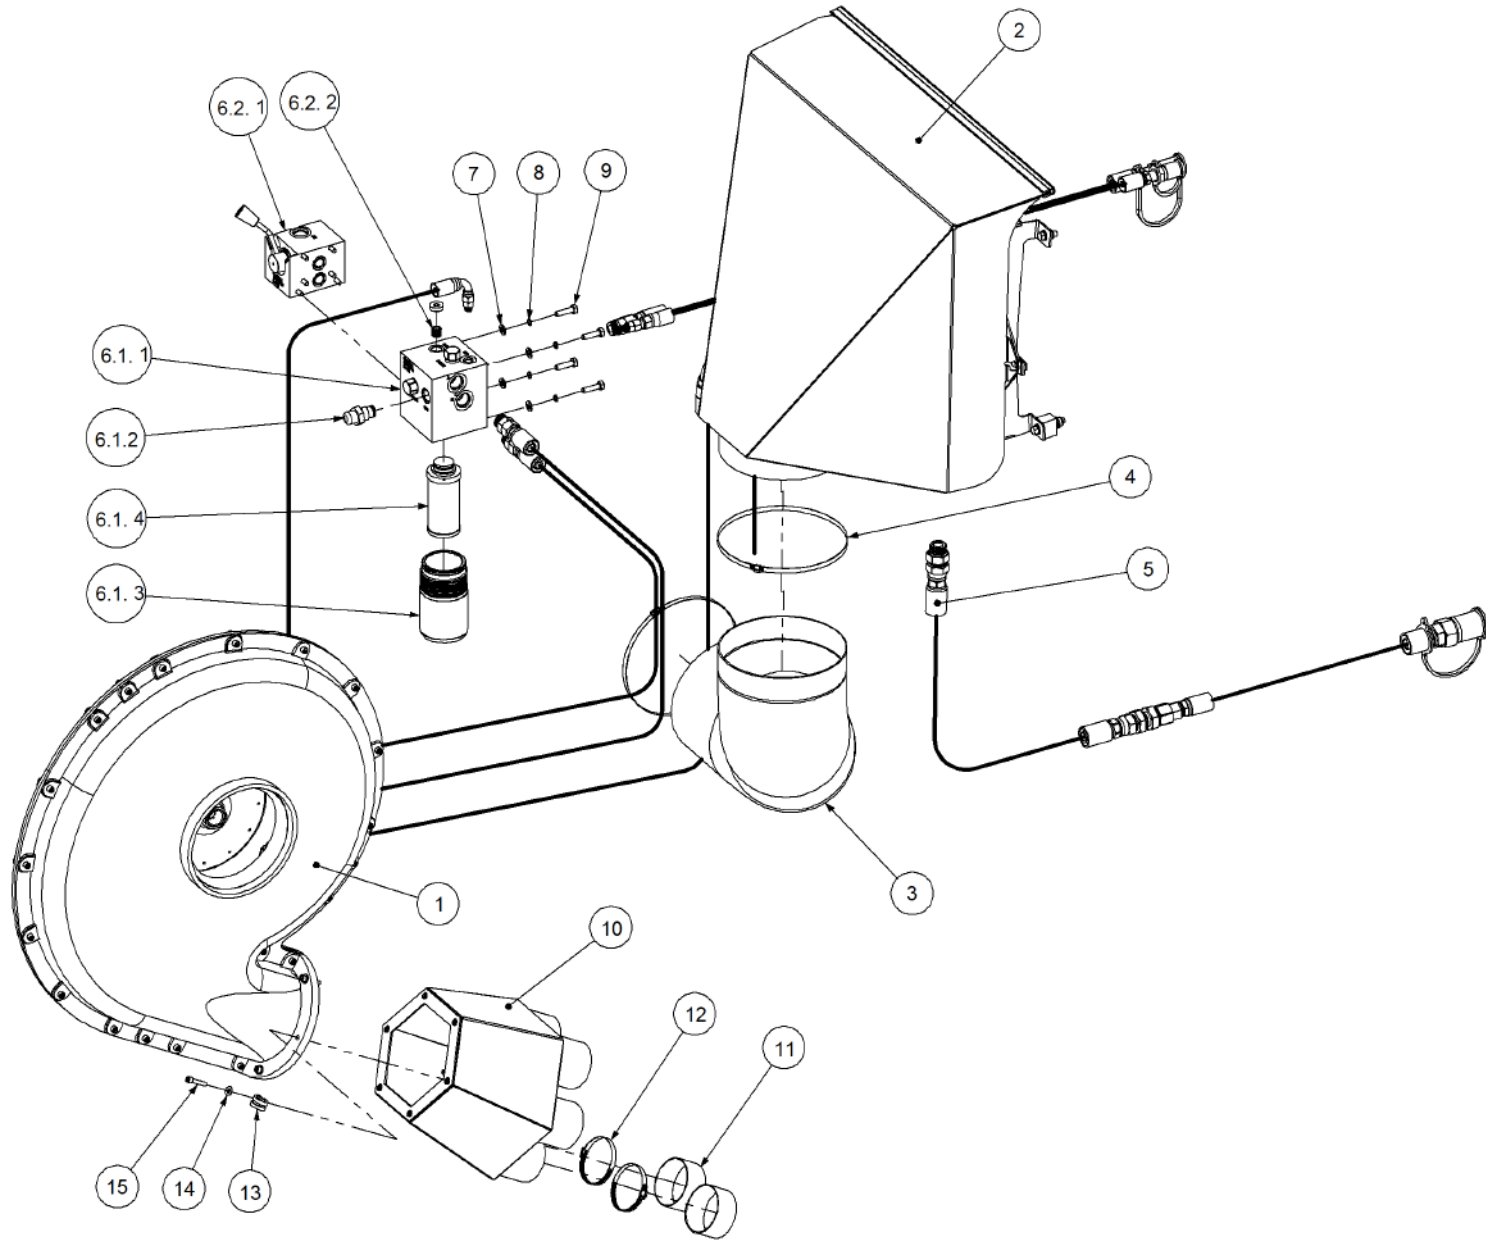

P/N 250000107 Blower Kit - Volvo w/- Diverter Valve

Key	Part Number	Description	Qty
1	250902003	Blower - Volvo (90 Deg)	1
2	205450010	Cooler Assy	1
3	205001000	Hose - 8" Nyladuct	1
4	101178229	Hose Clamp - 178 - 229	2
5	150000081	Hydraulic Hose & Fittings Kit	1
6	254000006	Anti Cavity Manifold & Diverter Valve	1
6.1	254000002	Anti Cavity Manifold	1
6.1.1	161000003	Anti Cavity Manifold	1
6.1.2	161000005	HI-VT Indicator	1
6.1.3	254000001	Filter Bowl	1
6.1.4	159424400	Filter Element	1
6.2	254000003	Diverter Valve	1
6.2.1	161000004	Diverter Valve 6 Bolt Version	1
6.2.2	013451313	Fitting - Plug 1/4" BspM	1
7	085108000	Flat Washer 8 ID	4
8	086108000	Spring Washer 8 ID	4
9	050080258	Bolt Hex Hd M8 x 25	4
10	259602000	Blower Outlet - 6 Outlet	1
11	197000762	Blank Off Cap 3" Black	2
12	101070090	Hose Clamp - Tridon 70 - 90	2
13	115001351	Cable Clamp 18mm	1
14	035106151	Flat Washer 1/4" ID	6
15	010106032	Cap Screw 1/4" UNC x 1-1/4"	6

Key	Part Number	Description	Qty