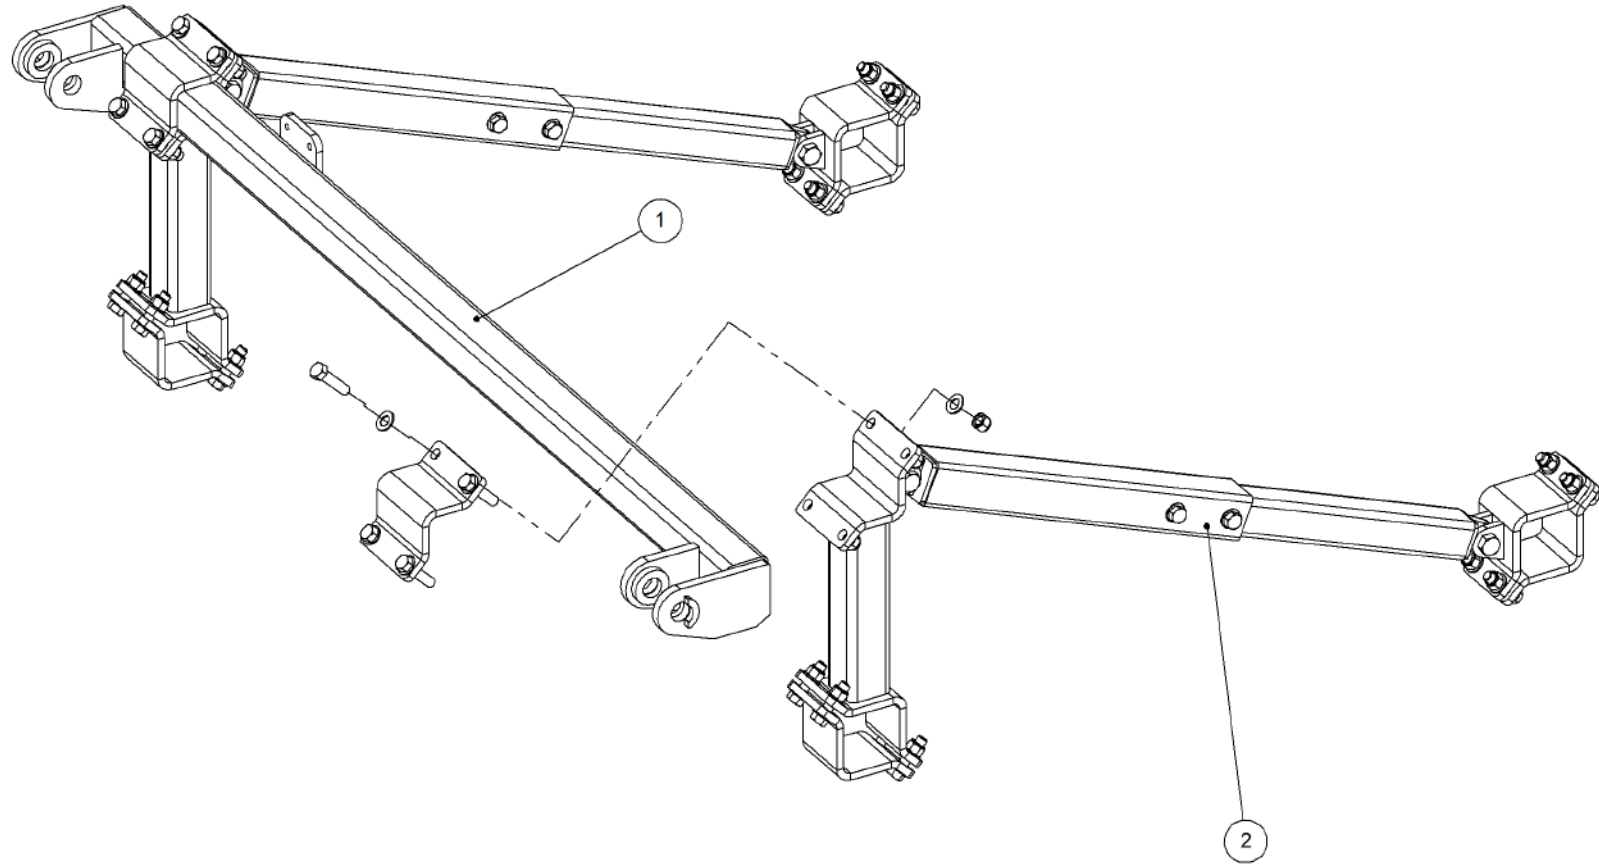

P/N 233600031

Mount Frame Assy - Universal 3" x 3" RHS

Key	Part Number	Description	Qty
1	330331009	Cross Beam	1
2	233600032	Rear Brace Assy	2

Key	Part Number	Description	Qty