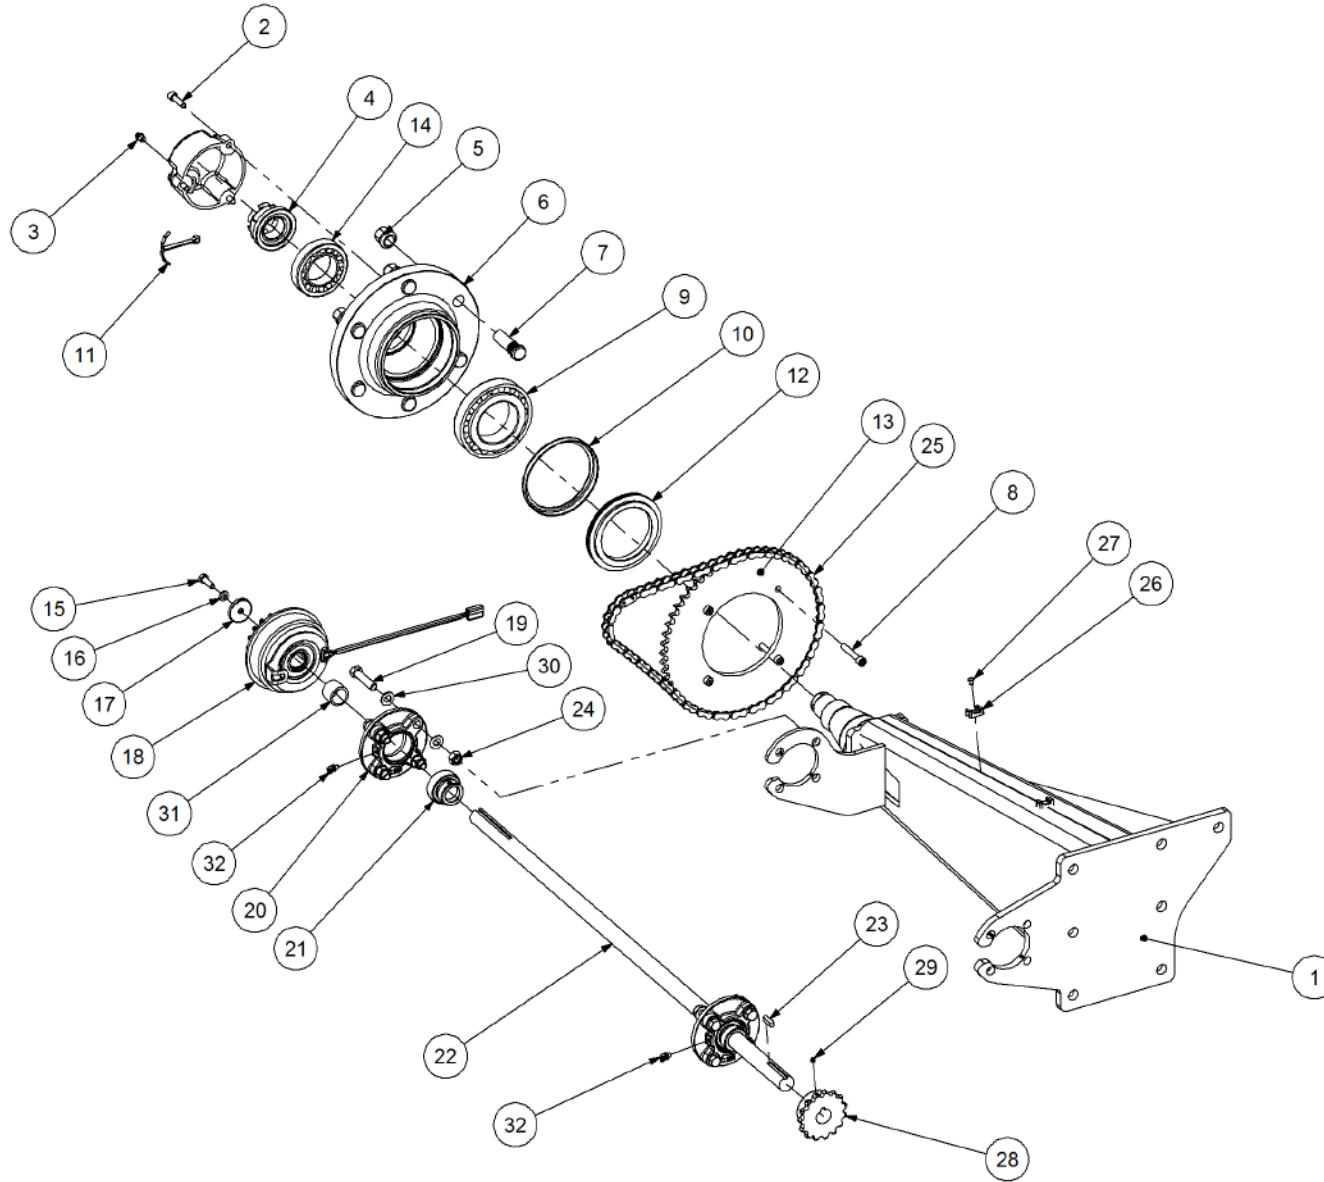

Key	Part Number	Description	Qty
33	013110613	Grub Screw 1/4" UNC x 1/2"	2

P/N 245300000

Axle Hub & Stub - Lazy - 3.5T (6 stud) x 2.1m

Key	Part Number	Description	Qty
1	245300001	Axle - Lazy	1
2	111103000	Grease Nipple 1/8" BSP	1
3	060108030	Cap Screw M8 x 30	3
4	249092002	Axle Nut 1-1/2"	1
5	080161801	Wheel Nut M18	6
6	139075004	Hub - 6 stud	1
7	139075007	Grease Cap	1
8	056180600	Wheel Stud M18	6
9	135030210	Bearing Tapered Roller 50 ID	1
10	135030214	Bearing Tapered Roller 70 ID	1
11	139075009	Wear Ring	1
12	139075008	Seal 3-1/2" ID	1
13	092206080	Split Pin 6.3 Dia x 80	1

Key	Part Number	Description	Qty
------------	--------------------	--------------------	------------

P/N 242454000 Axle Hub & Stub - Drive - 3.5T (6 Stud) x 3.0m

Key	Part Number	Description	Qty
1	242454001	Axle - Drive	1
2	060108030	Cap Screw M8 x 30	3
3	111103000	Grease Nipple 1/8" BSP	1
4	249092002	Axle Nut 1-1/2"	1
5	080161801	Wheel Nut M18	6
6	249075004	Hub - 6 stud	1
7	056180600	Wheel Stud M18	6
8	060108050	Cap Screw M8 x 50	4
9	135030214	Bearing Tapered Roller 70 ID	1
10	139075009	Wear Ring	1
11	092206080	Split Pin 6.3 Dia x 80	1
12	139075008	Seal 3-1/2" ID	1
13	249150542	Sprocket Plate 5/8" BS x 60T	1
14	135030210	Bearing Tapered Roller 50 ID	1
15	000080255	Bolt Hex Hd 5/16" UNC x 1"	1
16	036108000	Spring Washer 5/16" ID	1
17	290000002	Retainer Washer	1
18	115005314	Electric Clutch w/- 18T Sprocket	1
19	000110505	Bolt Hex Hd 7/16" x 2" UNC	8
20	136220500	Bearing Housing - 4 Bolt	2
21	135520525	Bearing - 1" ID	2
22	290000081	Clutch Shaft	1
23	182064625	Key 6.4 x 6.4 x 25 Lg	1
24	030130111	Nut 7/16" UNC Nyloc	8
25	249063000	Chain 5/8" Simplex O'ring	1
26	115001512	Cable Clamp	2
27	094105000	Pop Rivet 3/16" Steel	2
28	127150150	Sprocket (Plastic) 5/8" BS x 15T - 1" ID	1
29	013110606	Grub Screw 1/4" UNC x 1/4"	1
30	035111220	Flat Washer 7/16" ID	16
31	240000000	Bush	1
32	111206450	Grease Nipple 1/4" UNF - 45°	2