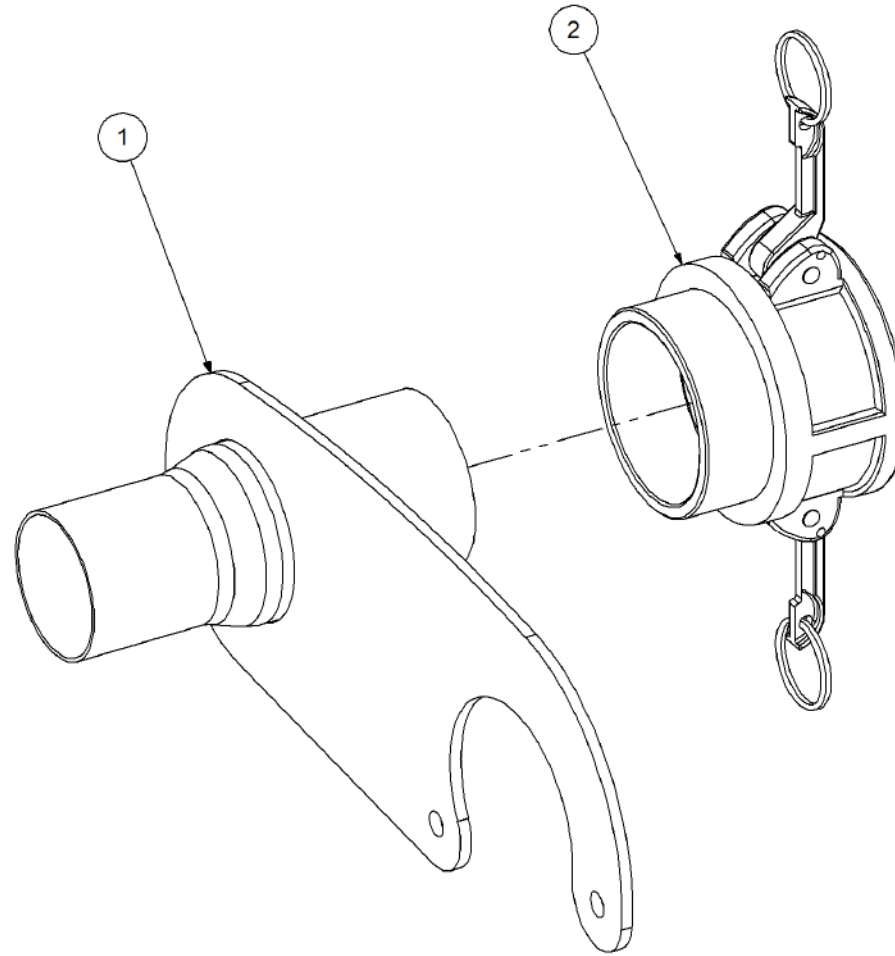

P/N 214302051 Breakaway & Coupling Assy

P/N 214302051

Breakaway & Coupling Assy

Key	Part Number	Description	Qty
1	214302052	Camlock Breakaway - SSB	1
2	108000176	Coupling - 3" Female	1

Key	Part Number	Description	Qty