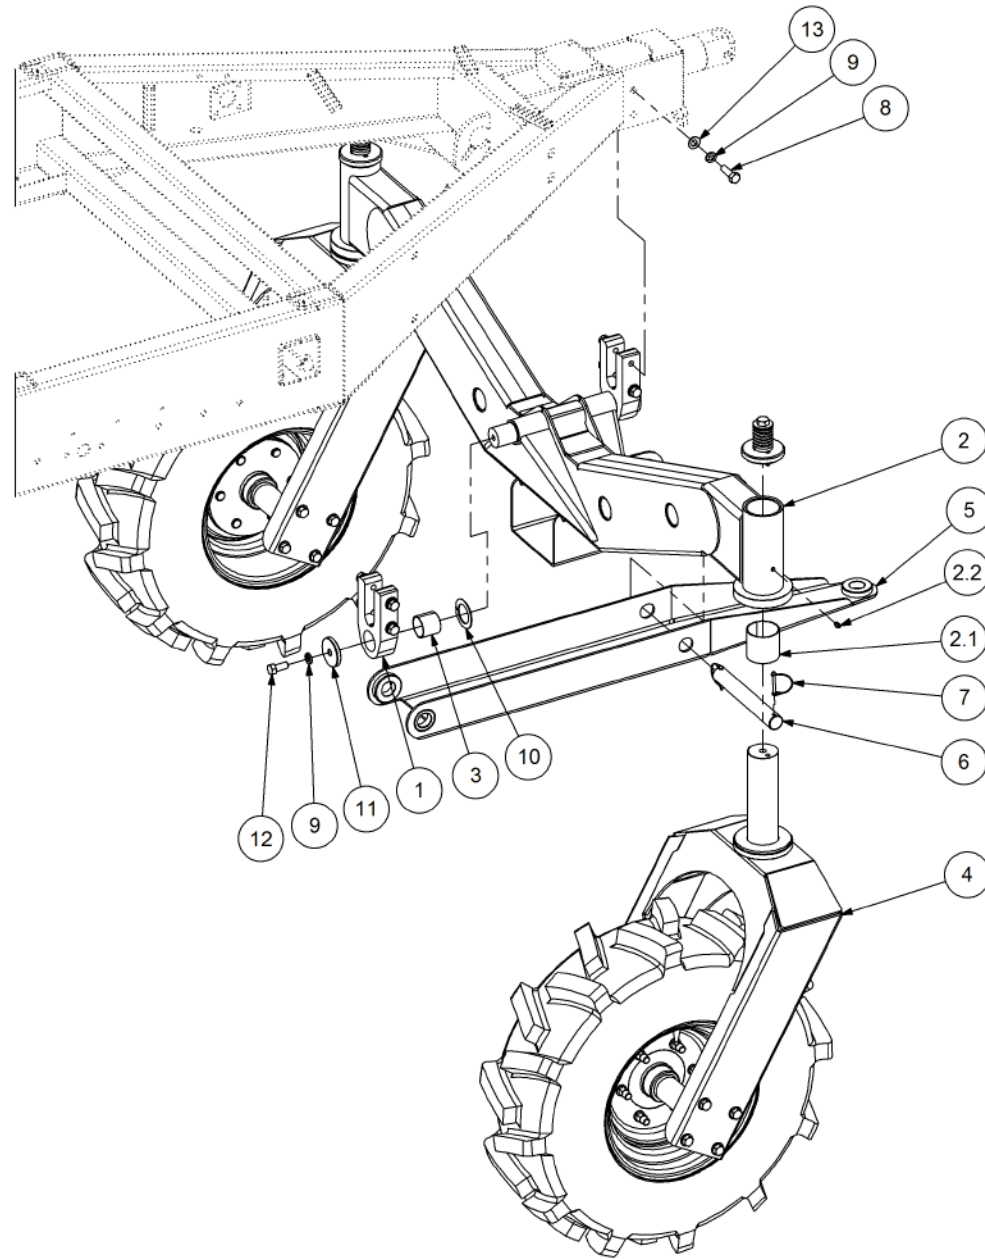

P/N 225300000 Axle Assy - 2.0m Castoring

P/N 225300000 Axle Assy - 2.0m Castoring

Key	Part Number	Description	Qty
1	220300035	Castor Hanger Block	2
2	220300001	Walking Beam 2.0m Castoring	1
2.1	137148048	Bush Teflon 3" ID x 3" Lg	2
2.2	111103000	Grease Nipple 1/8" BSP	2
3	137131031	Bush Teflon 50 ID x 50 Lg	2
4	220300100	Castor Assembly (15.5/80 x 18 Tyre)	2
5	220300051	Castor Pull - Car	1
6	220300053	Pin - 1-1/2"	1
7	095306050	Lynch Pin 1/4"	2
8	000160505	Bolt Hex Hd 5/8" UNC x 2"	8
9	036116000	Spring Washer ZP 5/8"	10
10	138132093	Thrust Washer 2" ID x 0.093"	1
11	220300007	Washer	2
12	000160385	Bolt Hex Hd 5/8" UNC x 1-1/2"	2
13	035116351	Flat Washer 5/8" ID	8

Key	Part Number	Description	Qty