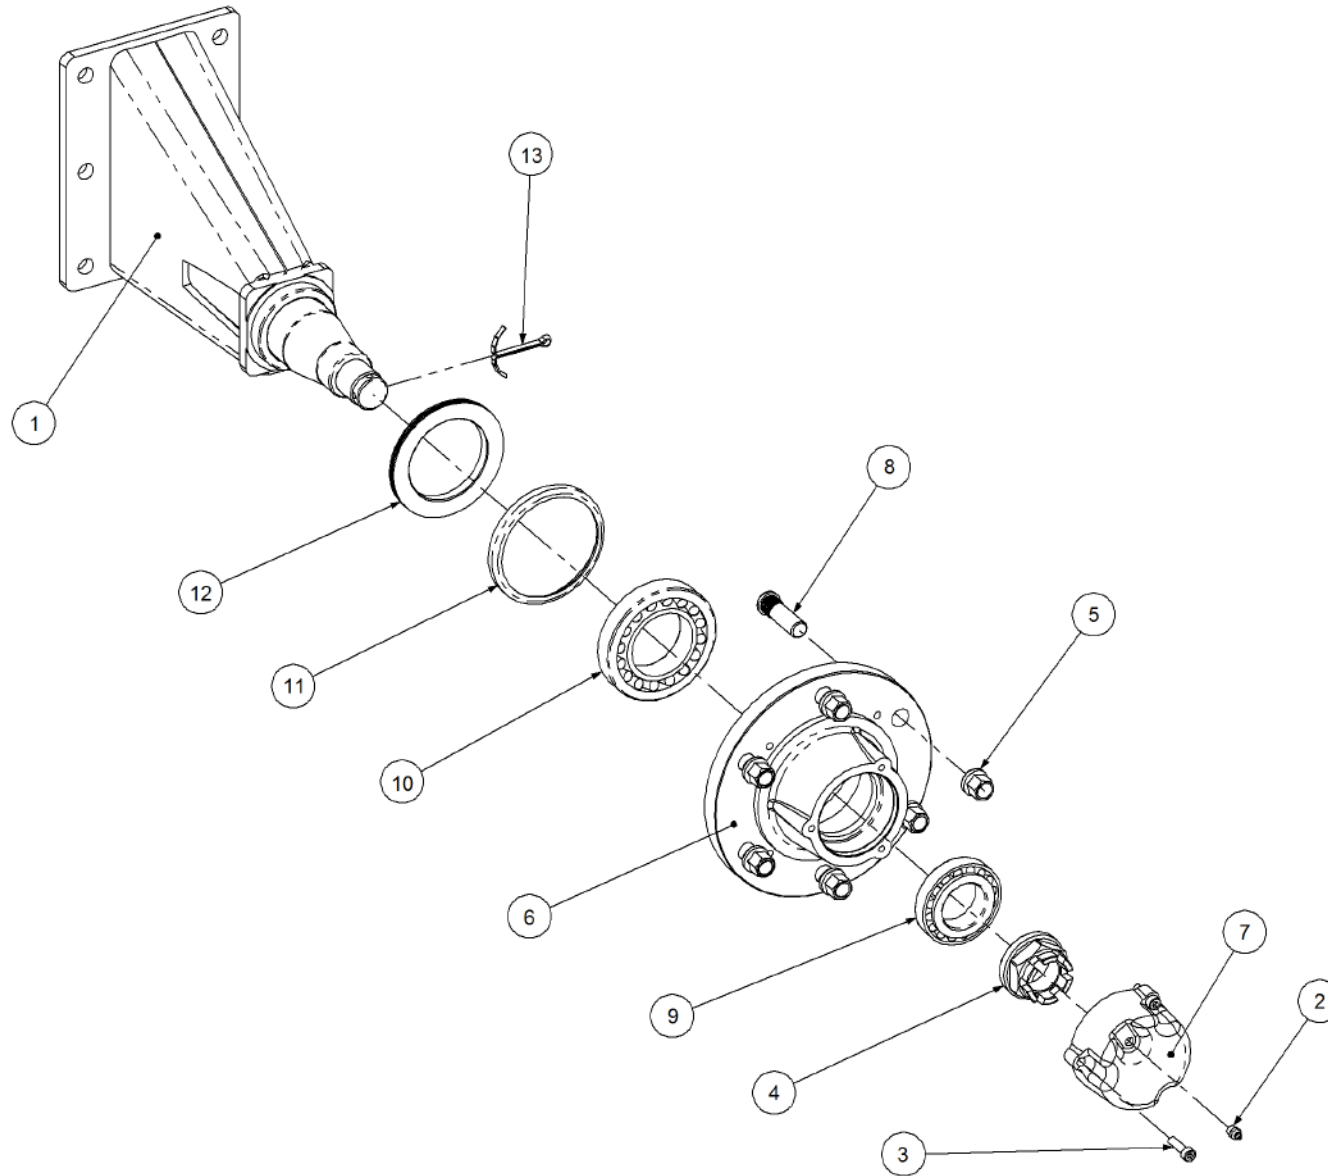

Key	Part Number	Description	Qty
-----	-------------	-------------	-----

P/N 244300000 Axle Hub & Stub - Drive - 3.5T (6 stud) x 2.1m

Key	Part Number	Description	Qty
1	244300001	Axle - Drive	1
2	111103000	Grease Nipple 1/8" BSP	1
3	060108030	Cap Screw M8 x 30	3
4	249092002	Axle Nut 1-1/2"	1
5	080161801	Wheel Nut M18	6
6	139075004	Hub - 6 stud	1
7	139075007	Grease Cap	1
8	056180600	Wheel Stud M18	6
9	249150542	Sprocket Plate 5/8" BS x 60T	1
10	060108050	Cap Screw M8 x 50	4
11	135030210	Bearing Tapered Roller 50 ID	1
12	135030214	Bearing Tapered Roller 70 ID	1
13	139075009	Wear Ring	1
14	139075008	Seal 3-1/2" ID	1
15	249063000	Chain 5/8" Simplex O'ring	1
16	000080255	Bolt Hex Hd 5/16" UNC x 1"	1
17	036108000	Spring Washer 5/16" ID	1
18	290000002	Retainer Washer	1
19	092206080	Split Pin 6.3 Dia x 80	1
20	115005314	Electric Clutch w/- 18T Sprocket	1
21	000110505	Bolt Hex Hd 7/16" x 2" UNC	8
22	136220500	Bearing Housing - 4 Bolt	2
23	135520525	Bearing - 1" ID	2
24	290000080	Clutch Shaft	1
25	182064625	Key 6.4 x 6.4 x 25 Lg	1
26	030130111	Nut 7/16" UNC Nyloc	8
27	127150150	Sprocket (Plastic) 5/8" BS x 15T - 1" ID	1
28	115001512	Cable Clamp	1
29	094105000	Pop Rivet 3/16" Steel	1
30	240000000	Bush	1
31	035111220	Flat Washer 7/16" ID	16
32	111206450	Grease Nipple 1/4" UNF - 45°	2

Key	Part Number	Description	Qty
33	013110613	Grub Screw 1/4" UNC x 1/2"	2

P/N 245300000

Axle Hub & Stub - Lazy - 3.5T (6 stud) x 2.1m

Key	Part Number	Description	Qty
1	245300001	Axle - Lazy	1
2	111103000	Grease Nipple 1/8" BSP	1
3	060108030	Cap Screw M8 x 30	3
4	249092002	Axle Nut 1-1/2"	1
5	080161801	Wheel Nut M18	6
6	139075004	Hub - 6 stud	1
7	139075007	Grease Cap	1
8	056180600	Wheel Stud M18	6
9	135030210	Bearing Tapered Roller 50 ID	1
10	135030214	Bearing Tapered Roller 70 ID	1
11	139075009	Wear Ring	1
12	139075008	Seal 3-1/2" ID	1
13	092206080	Split Pin 6.3 Dia x 80	1