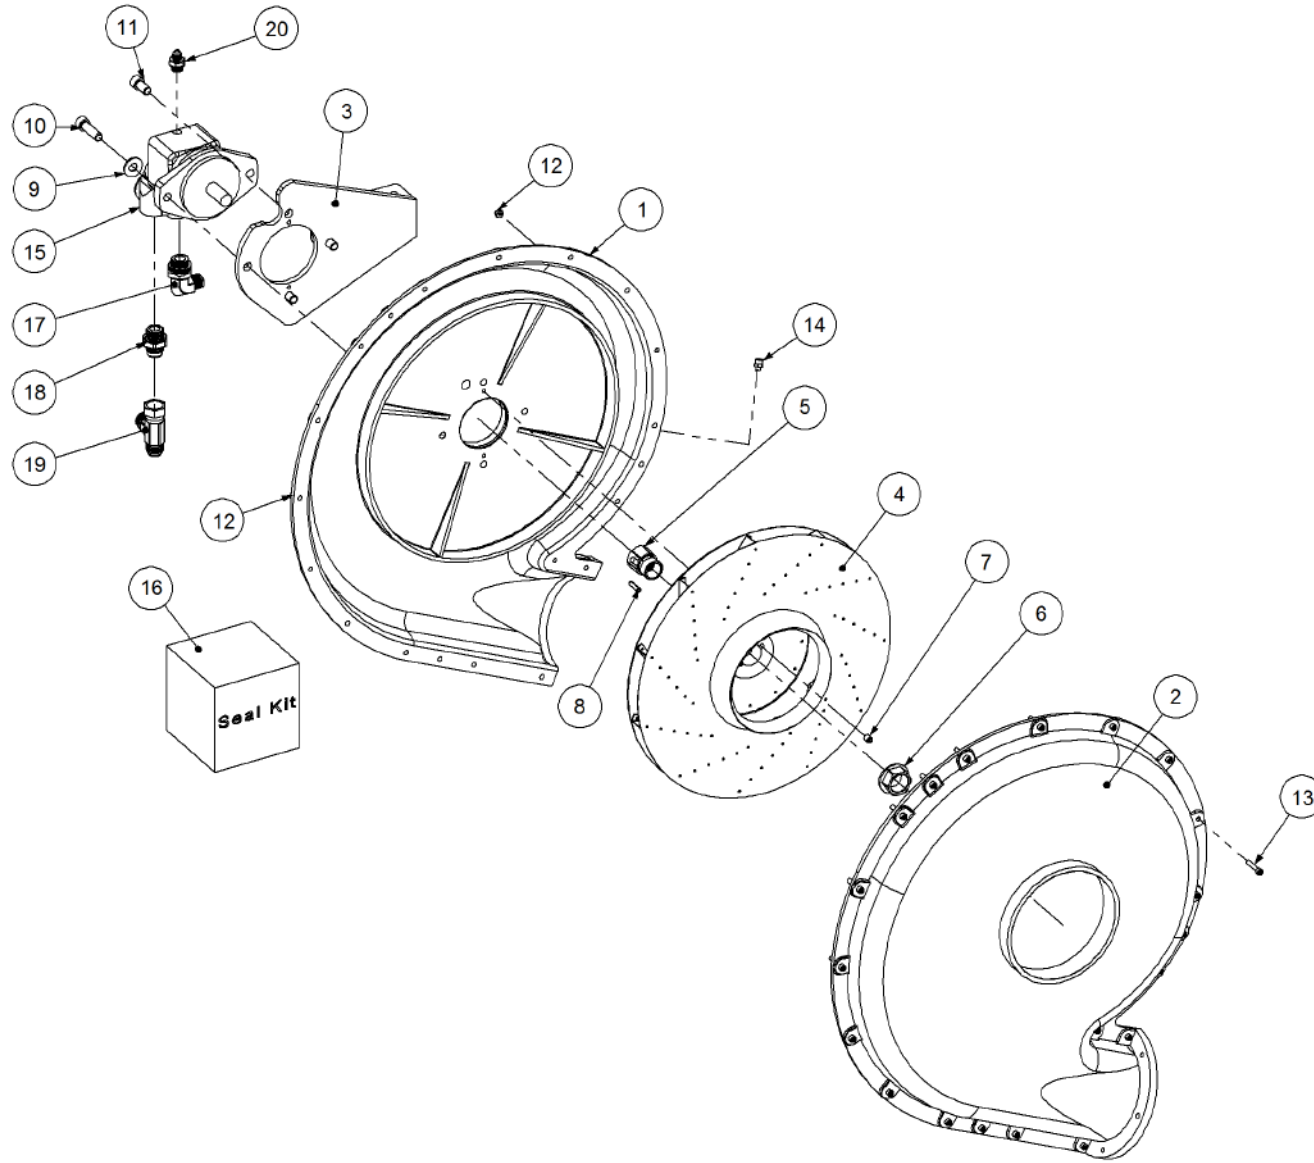

P/N 250902003 Blower - Volvo (90 Deg)

Key	Part Number	Description	Qty
1	259000006	Blower Housing - Drive Side	1
2	259000003	Blower Housing - Intake Side	1
3	259000021	Blower Mount	1
4	259000010	Blower Impeller	1
5	259000032	Blower Taper Bush - 20mm	1
6	259000030	Blower Taper Bush Nut	1
7	013121012	Grub Screw 3/8" UNC x 1/2" (Oval)	2
8	090106025	Roll Pin 1/4" x 1"	2
9	035113250	Flat Washer 1/2" ID	2
10	010113045	Cap Screw 1/2" UNC x 1-3/4"	2
11	010113025	Cap Screw 1/2" UNC x 1"	2
12	030130061	Nut 1/4" UNC Nyloc	20
13	010106032	Cap Screw 1/4" UNC x 1-1/4"	20
14	110110618	Fitting - Connector 1/8" BspM x 6mm Hose	1
15	259111032	Hydraulic Motor - Volvo	1
16	259000060	Seal & Backup Washer Kit suits Volvo	1
17	15210-12C4OMX-S	Fitting - Elbow 90° 7/8" JicM x 3/4" BspM	1
18	15212F4OMX-S	Fitting - Connector 1-1/16" JicM x 3/4" BspM	1
19	15212R6X-S	Fitting - Tee 1-1/16" JicM x 1-1/16" JicM x 1-1/16" JicF	1
20	1526-6F4OMXS	Fitting - Connector 9/16" JicM x 3/8" BspM	1

Key	Part Number	Description	Qty