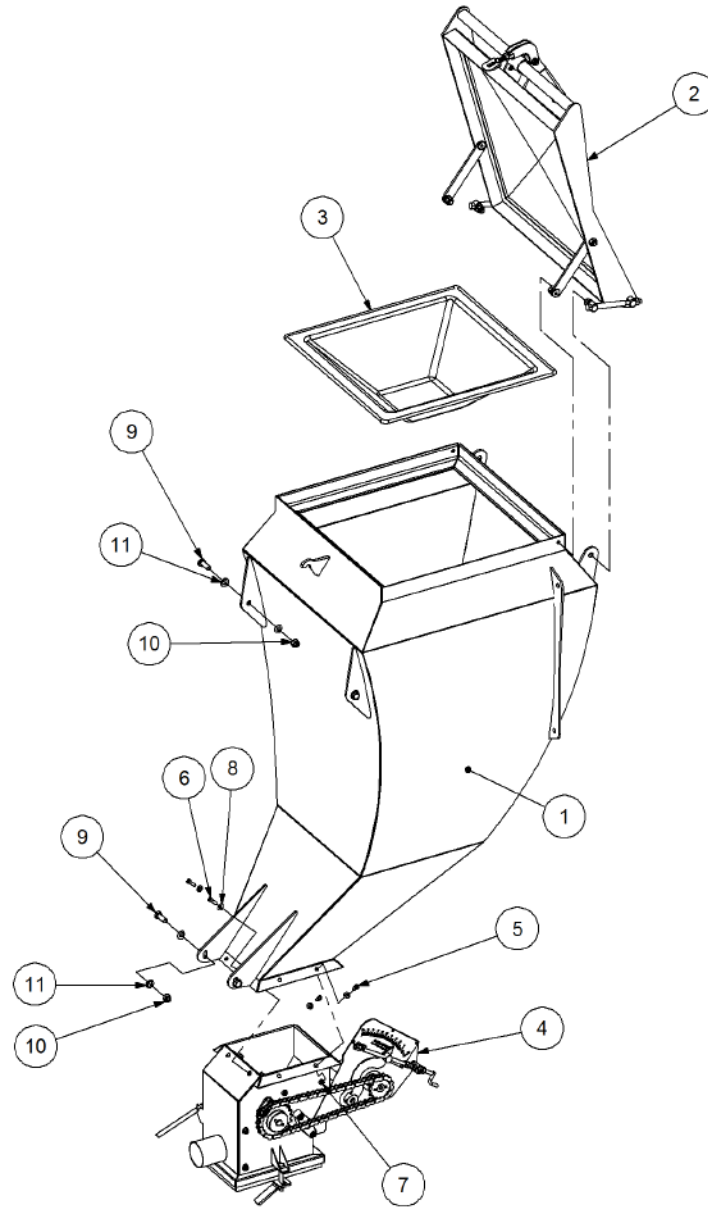

P/N 201225250

SSB Sub Assembly - 225L 1 Way Ground Drive

Key	Part Number	Description	Qty
1	201225001	Small Seeds Box - 225L	1
2	203150000	Lid Assy - Medium	1
3	203155001	Wire Basket	1
4	208102000	Metering Unit SSB - 1 Way Ground Drive	1
5	010106012	Cap Screw 1/4" UNC x 1/2"	6
6	010106019	Cap Screw 1/4" UNC x 3/4"	2
7	030110061	Nut 1/4" UNC	6
8	035106151	Flat Washer 1/4" ID	8
9	050100308	Bolt Hex Hd M10 x 30	4
10	080121000	Nut M10 Nyloc	4
11	085110000	Flat Washer 10 ID	8

Key	Part Number	Description	Qty