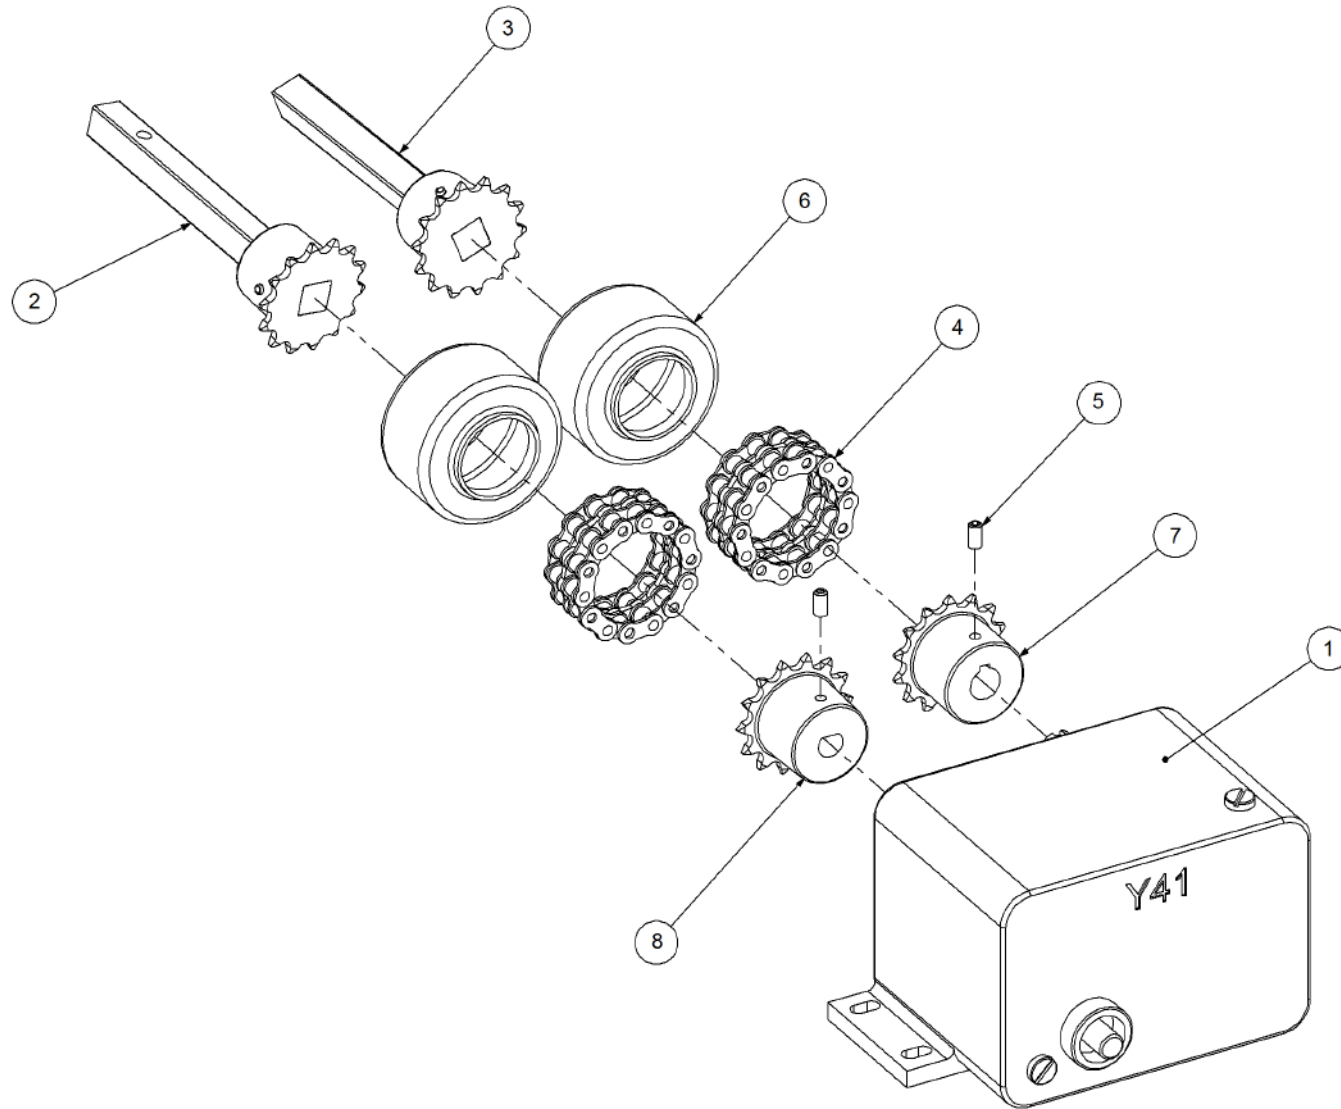

P/N 290000040 Zero Max Y41 w/- Sprockets & Shafts

Key	Part Number	Description	Qty
1	130004100	Zero Max Y41 Gear Box	1
1.1	130012008	Seal 1/2" ID - Y Zeromax	1
1.2	130012012	Seal 5/8" ID - Y Zeromax	1
1.3	130549600	Gasket - Y Zeromax	2
2	290000011	Drive Shaft w/- Sprocket	1
3	290000007	Drive Shaft w/- Sprocket - 170 Lg	1
4	125412120	Chain 1/2" BS Duplex 13L	2
5	013110613	Grub Screw 1/4" UNC x 1/2"	2
6	131000004	Chain Boot	2
7	290000032	Sprocket (Plastic) 1/2" BS x 14T - 5/8" ID	1
8	290000033	Sprocket (plastic) 1/2" BS x 14T - 'D' Bore	1

Key	Part Number	Description	Qty