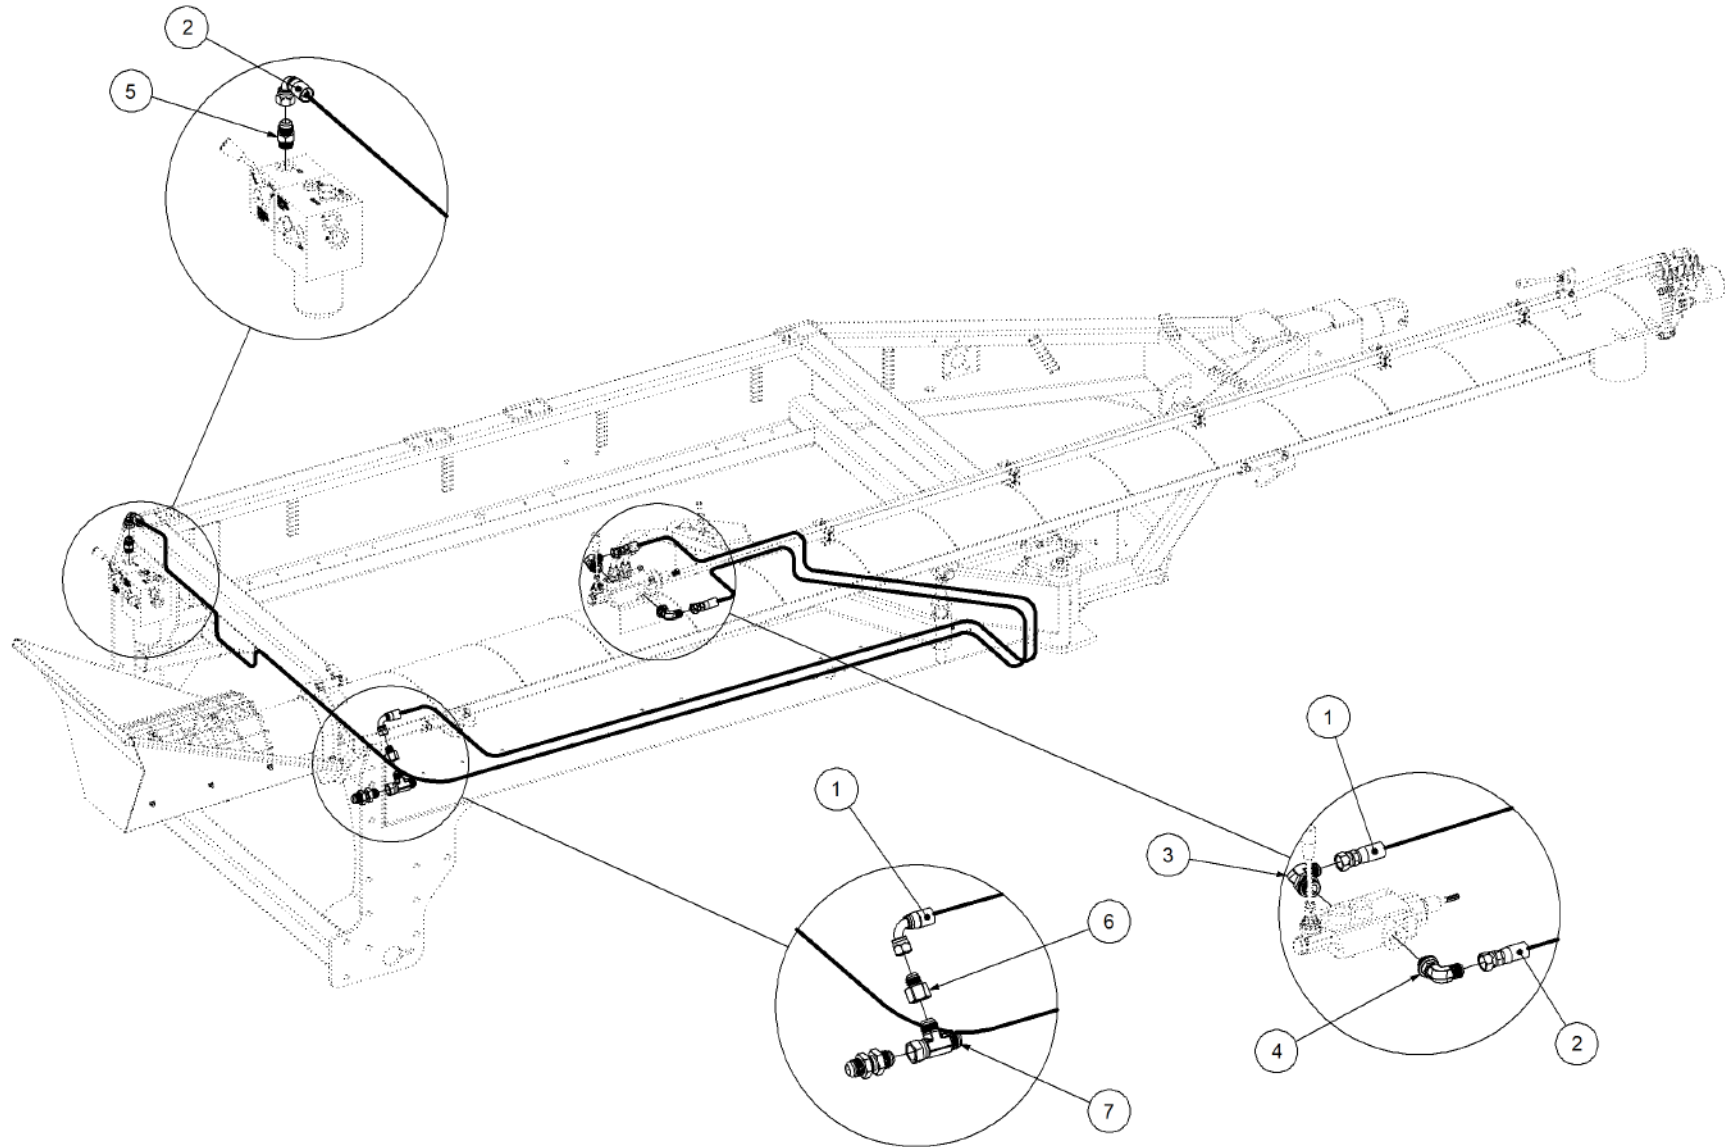

P/N 15000096

Hydraulic Hose & Fittings Kit

Key	Part Number	Description	Qty
1	15000092	Hyd Hose 1/2" DWB x 8000 Lg	1
2	15000093	Hyd Hose 1/2" DWB x 9000 Lg	1
3	15210-12C4OMX-S	Fitting - Elbow 90° 7/8" JicM x 3/4" BspM	1
4	15210C4OMX-S	Fitting - Elbow 90° 7/8" JicM x 1/2" BspM	1
5	15210F5OX-S	Fitting - Connector 7/8" JicM x 7/8" UnoM	1
6	15212-10TRTX-S	Fitting - Reducer 7/8" JicM x 1-1/16" JicF	1
7	15212R6X-S	Fitting - Tee 1-1/16" JicM x 1-1/16" JicM x 1-1/16" JicF	1

Key	Part Number	Description	Qty