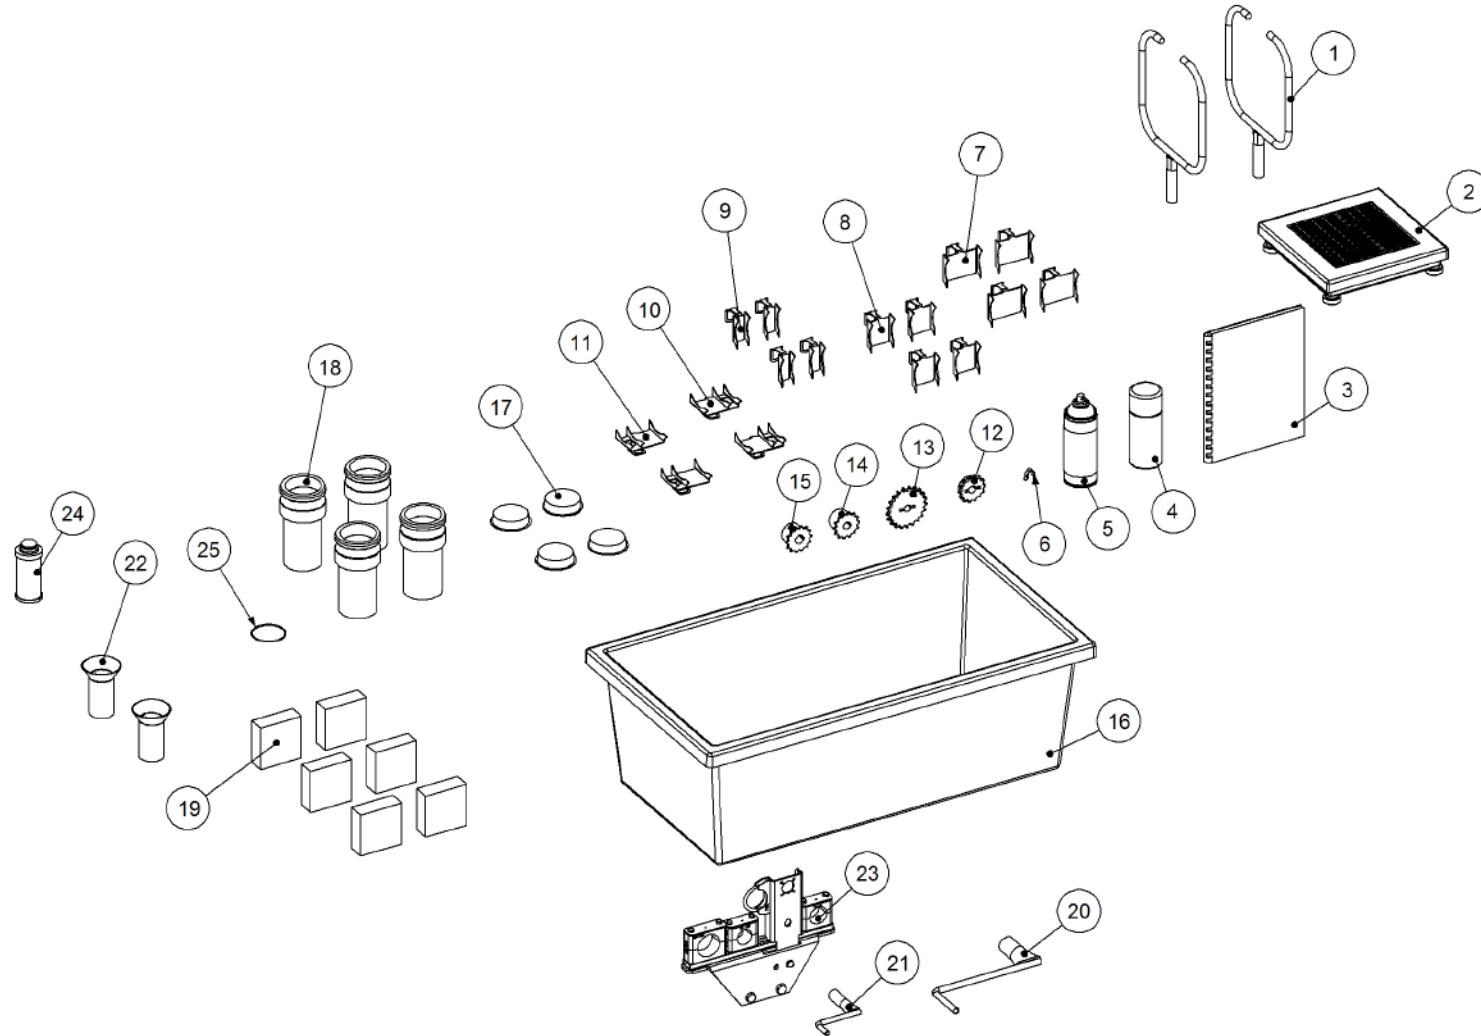

P/N 291400002 Dispatch Kit - Ground Drive

Key	Part Number	Description	Qty
1	235600001	Hose Holder 4 Way	2
2	116503080	Electric Scales	1
3	198691208	Operator's Manual	1
4	199005011	Spray Can - Green	1
5	OZ300C	Ozspray Industry Grade 300gm Aerosol	1
6	193003765	Retainer Clip - Sprocket	1
7	208400034	Metering Unit Blank-Off 100%	4
8	208400033	Metering Unit Blank-Off 66%	4
9	208400032	Metering Unit Blank-Off 33%	4
10	208600058	Metering Unit Blank Off (Canola) LH	2
11	208600060	Metering Unit Blank Off (Canola) RH	2
12	126131405	Sprocket (Plastic) 1/2" BS x 14T - 5/8" ID	1
13	126132106	Sprocket (Plastic) 1/2" BS x 21T - 5/8" ID	1
14	290000032	Sprocket (Plastic) 1/2" BS x 14T - 5/8" ID	1
15	290000031	Sprocket (Plastic) 1/2" BS x 14T - 3/4" ID	1
16	197809005	Weighing Container	1
17	197000765	Blank Off Cap 3"	4
18	280000276	Camlock 3" Male With Tail	4
19	197959535	Blank Off Sponge	6
20	208400045	Crank Handle - Short	1
21	208400095	Crank Handle	1
22	208076050	Air Restrictor	2
23	233260120	Hyd Hose & Electrical Connector Assy	1
24	159424400	Filter Element	1
25	152BU-144	Washer	1

Key	Part Number	Description	Qty