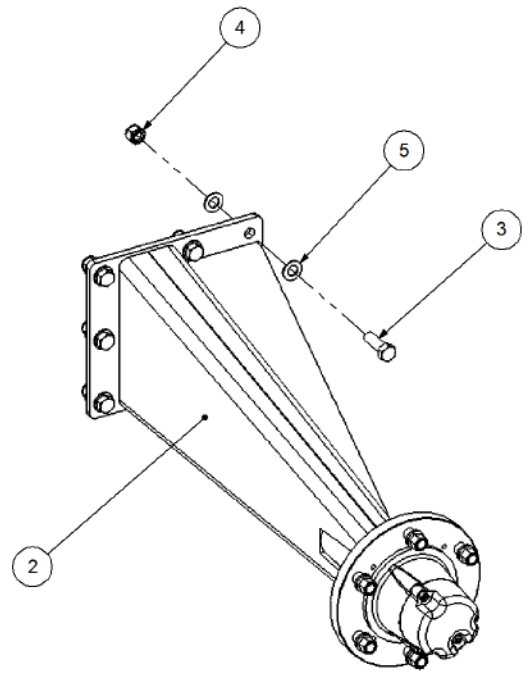

P/N 248454000

Axle Hub & Stub Kit - 3.5T (6 Stud) x 3.0m

Key	Part Number	Description	Qty
1	242454000	Axle Hub & Stub - Drive - 3.5T (6 Stud) x 3.0m	1
2	243454000	Axle Hub & Stub - Lazy - 3.5T (6 Stud) x 3.0m	1
3	000160505	Bolt Hex Hd 5/8" UNC x 2"	14
4	030130161	Nut 5/8" UNC Nyloc	14
5	085116000	Flat Washer 16 ID	28

Key	Part Number	Description	Qty