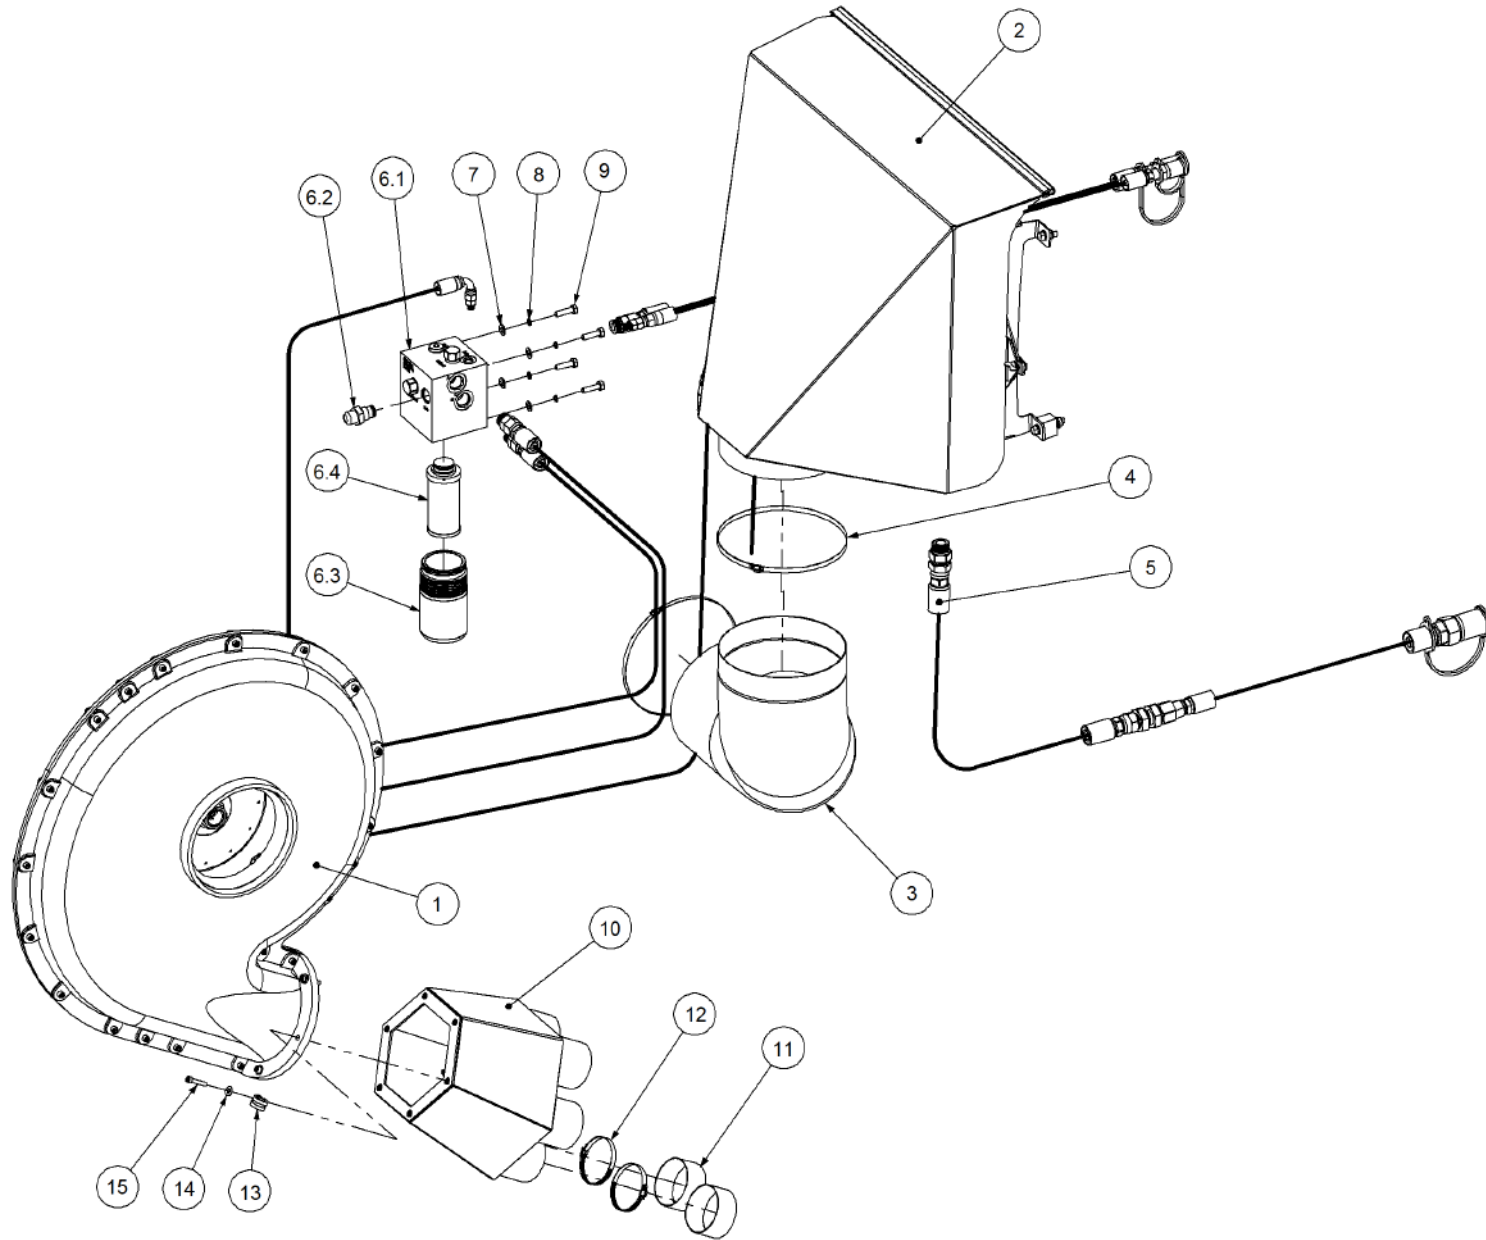

P/N 25000008 Blower Kit - Rexroth

P/N 250000008 Blower Kit - Rexroth

Key	Part Number	Description	Qty
1	251902000	Blower - Rexroth	1
2	205450010	Cooler Assy	1
3	205001000	Hose - 8" Nyladuct	1
4	101178229	Hose Clamp - 178 - 229	2
5	150000081	Hydraulic Hose & Fittings Kit	1
6	254000002	Anti Cavity Manifold	1
6.1	161000003	Anti Cavity Manifold	1
6.2	161000005	HI-VT Indicator	1
6.3	254000001	Filter Bowl	1
6.4	159424400	Filter Element	1
7	085108000	Flat Washer 8 ID	4
8	086108000	Spring Washer 8 ID	4
9	050080258	Bolt Hex Hd M8 x 25	4
10	259602000	Blower Outlet - 6 Outlet	1
11	197000762	Blank Off Cap 3" Black	2
12	101070090	Hose Clamp - Tridon 70 - 90	2
13	115001351	Cable Clamp 18mm	1
14	035106151	Flat Washer 1/4" ID	6
15	010106032	Cap Screw 1/4" UNC x 1-1/4"	6

Key	Part Number	Description	Qty