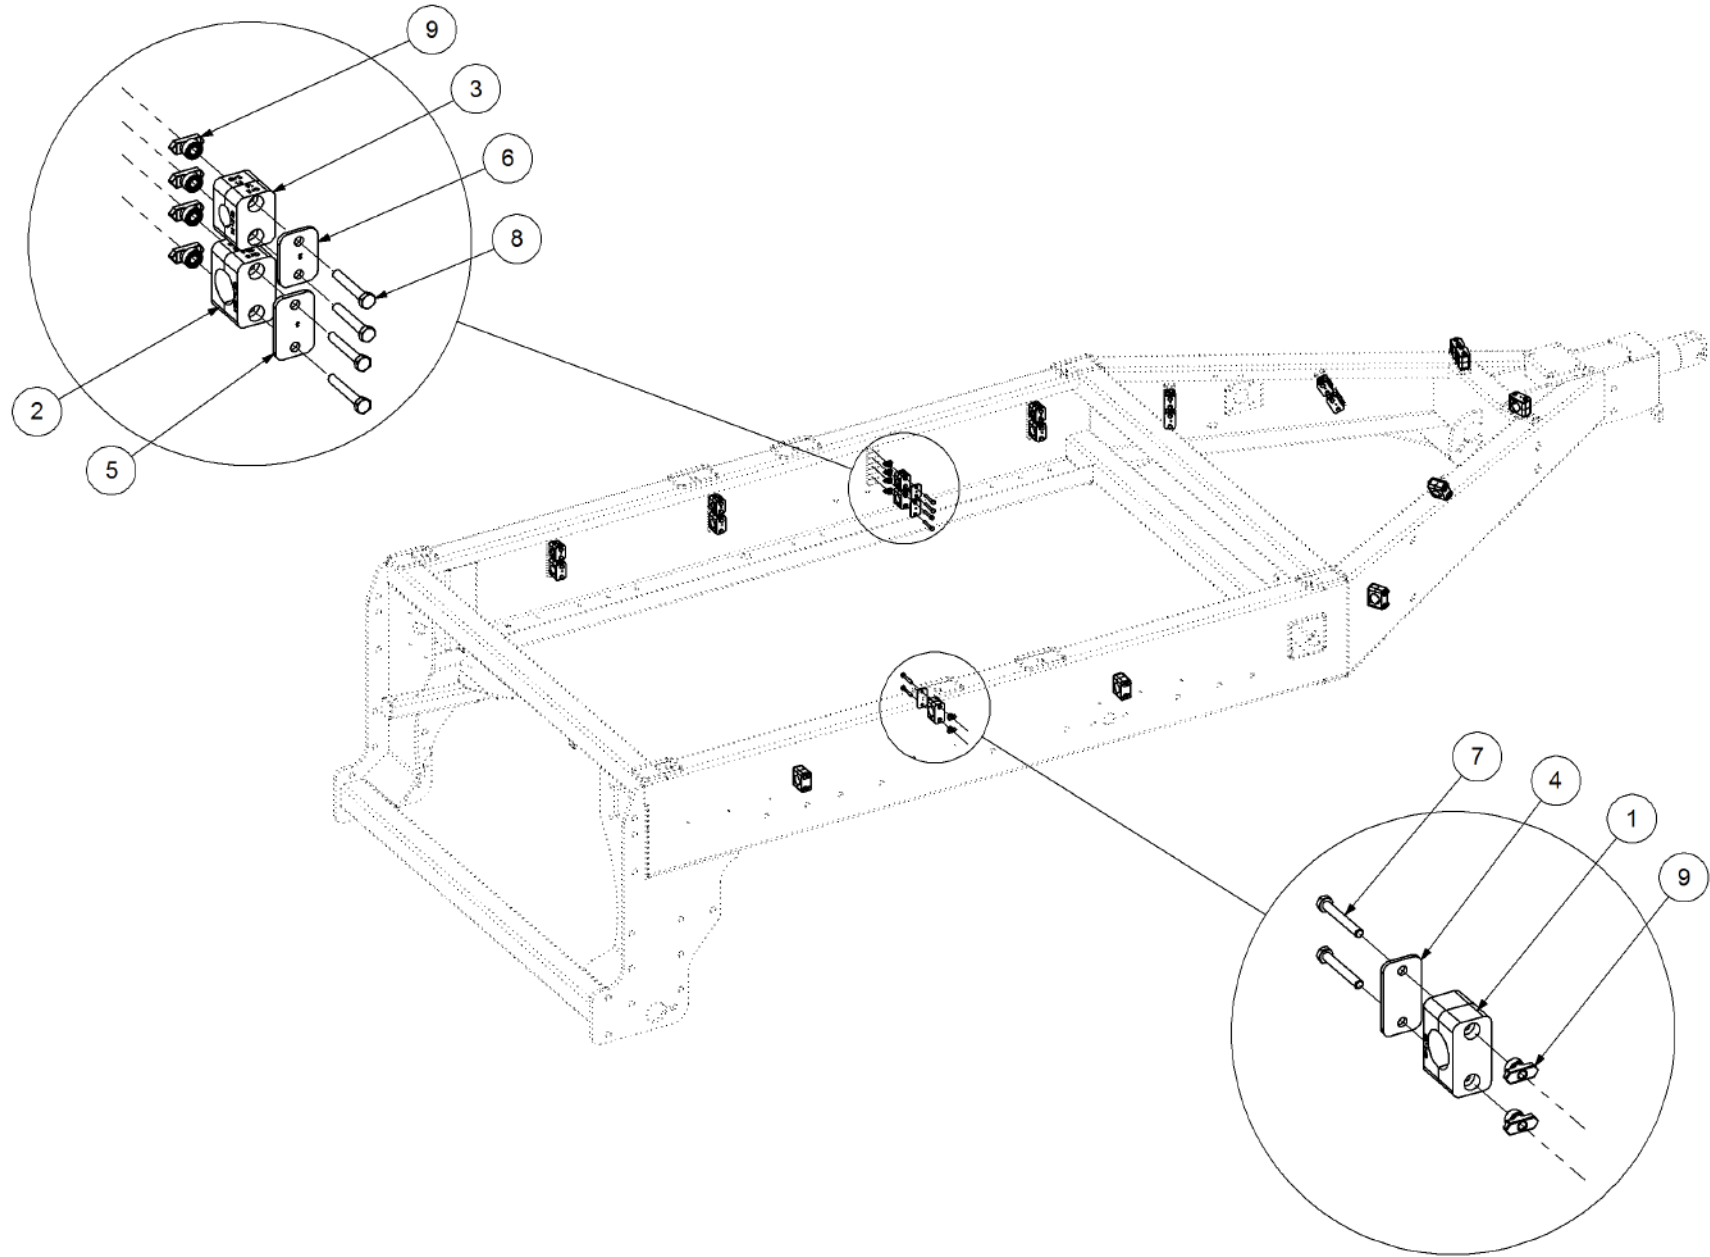

Key	Part Number	Description	Qty
-----	-------------	-------------	-----

P/N 156590015 Stauff Clamp Kit

Key	Part Number	Description	Qty
1	156144280	Clamp Pipe Single 28 Dia	6
2	156143254	Clamp Pipe Single 25.4 Dia	7
3	156142160	Clamp Pipe Single 16 Dia	7
4	156164000	Clamp Top Plate	6
5	156163000	Clamp Top Plate	7
6	156162000	Clamp Top Plate	7
7	050060458	Bolt Hex Hd M6 x 45	12
8	050060408	Bolt Hex Hd M6 x 40	28
9	156180006	Stauff Rail Nut M6	40