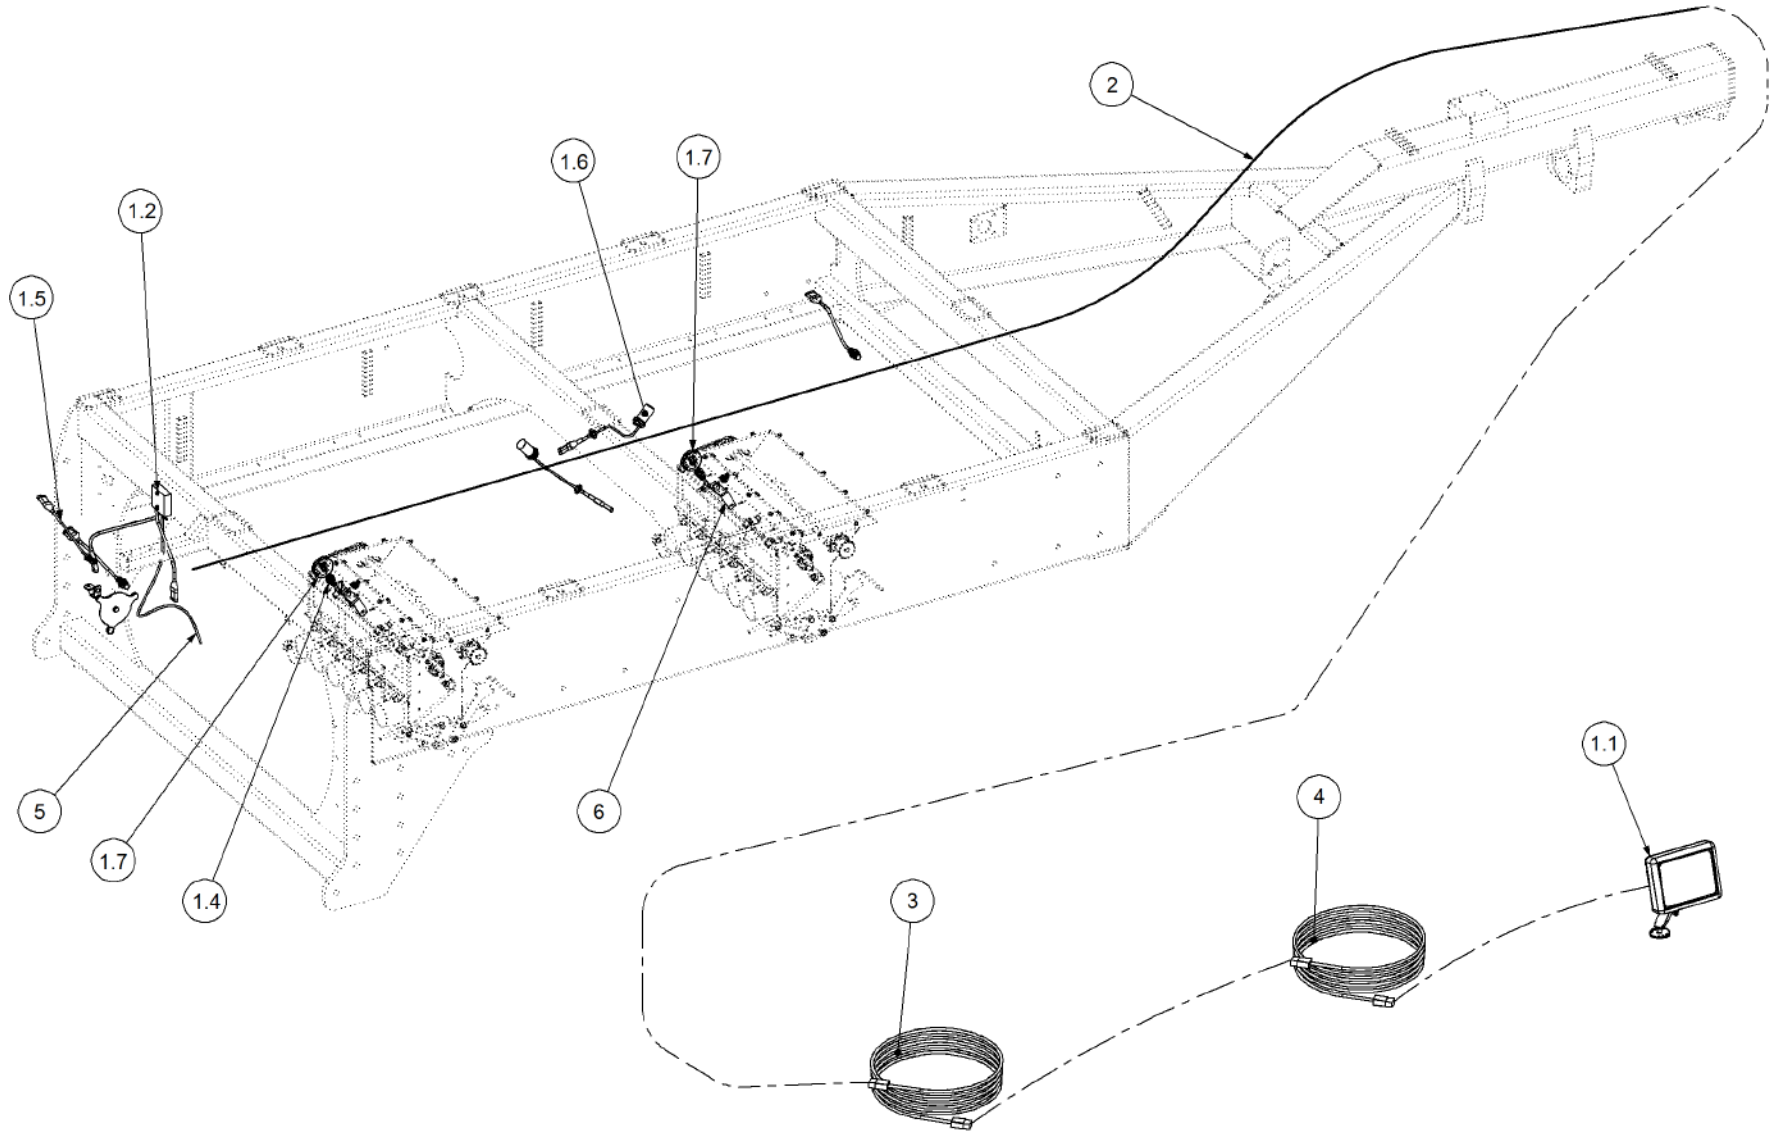

P/N 156590015 Stauff Clamp Kit

Key	Part Number	Description	Qty
1	156144280	Clamp Pipe Single 28 Dia	6
2	156143254	Clamp Pipe Single 25.4 Dia	7
3	156142160	Clamp Pipe Single 16 Dia	7
4	156164000	Clamp Top Plate	6
5	156163000	Clamp Top Plate	7
6	156162000	Clamp Top Plate	7
7	050060458	Bolt Hex Hd M6 x 45	12
8	050060408	Bolt Hex Hd M6 x 40	28
9	156180006	Stauff Rail Nut M6	40

Key	Part Number	Description	Qty