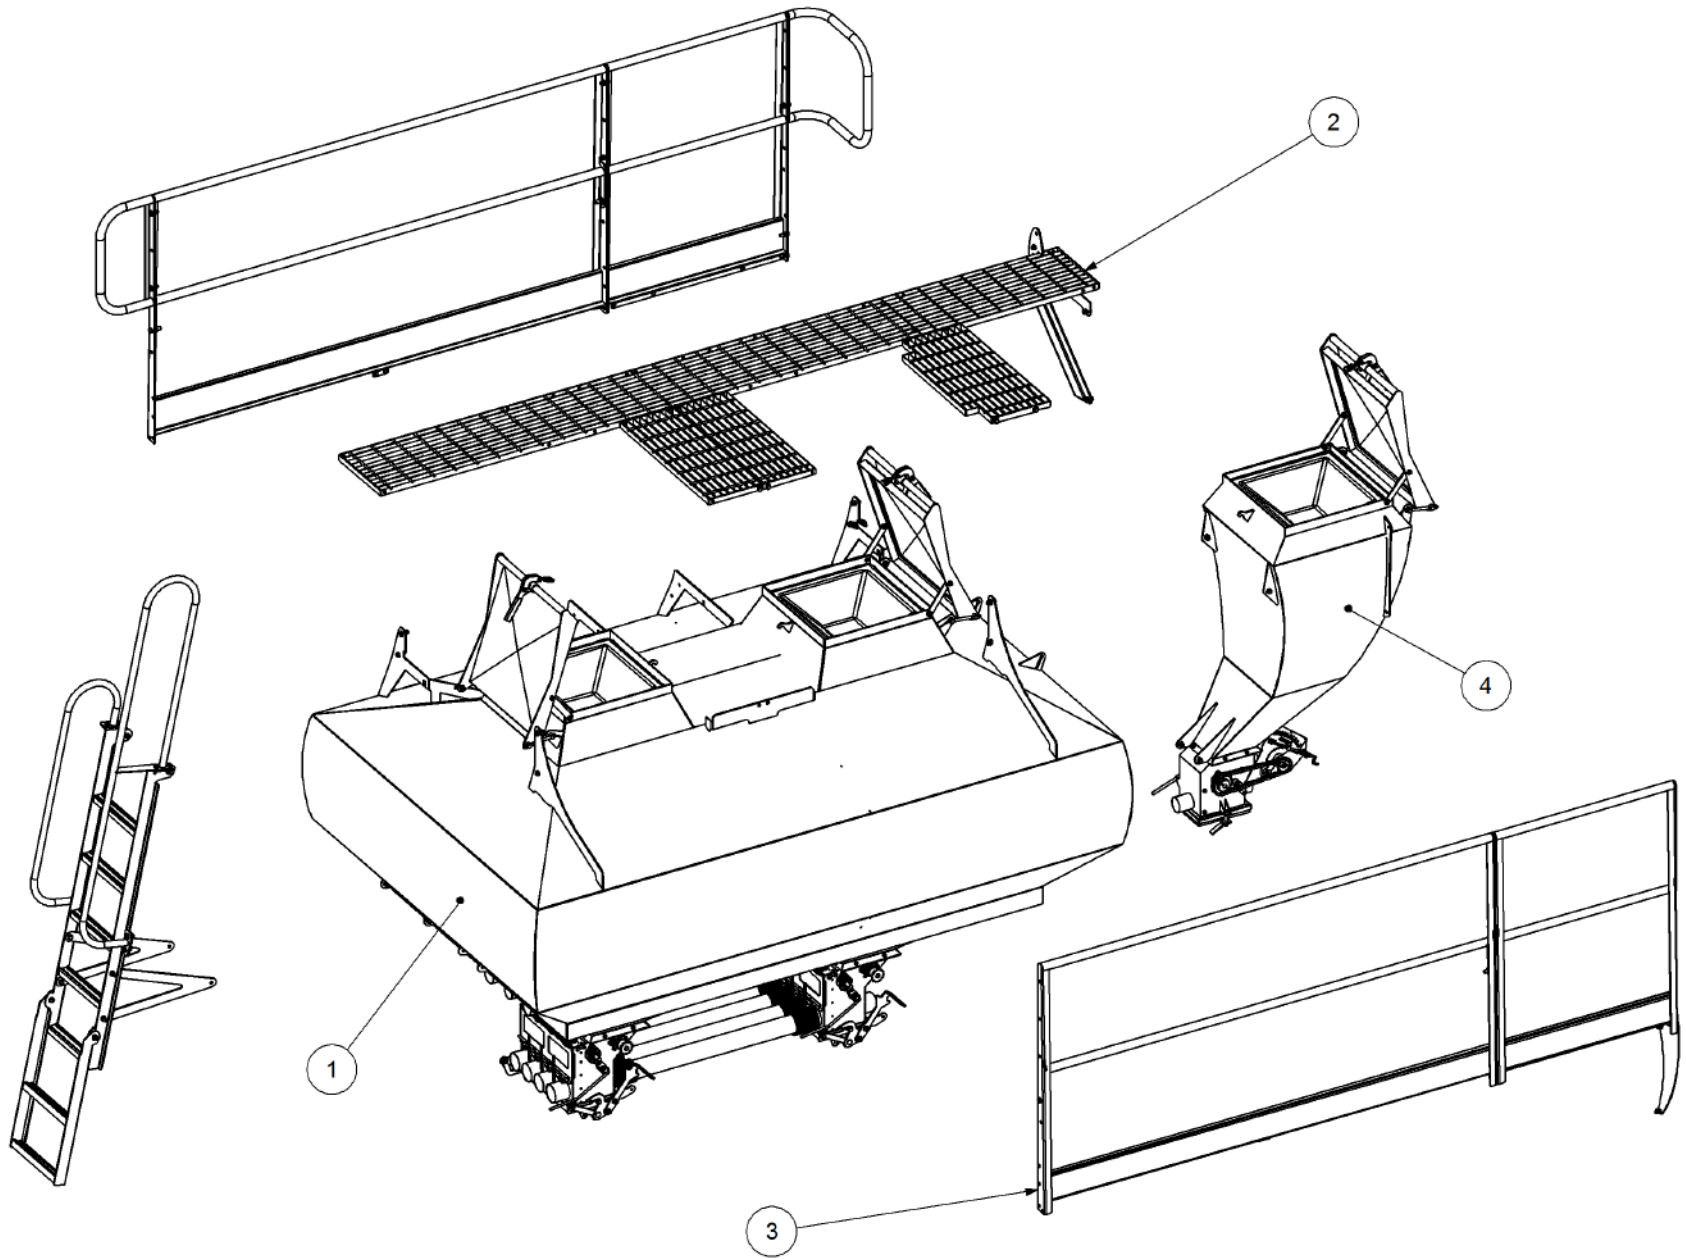

P/N 200452160

Bin Assembly - 4500 2 Bin w/- SSB

Key	Part Number	Description	Qty
1	200452250	Bin Sub Assembly - 4500 2 Bin	1
2	200452163	Walkway Kit - 4500 2 Bin w/- SSB	1
3	200452162	Handrail Kit - 4500 2 Bin w/- SSB	1
4	201225250	SSB Sub Assembly - 225L 1 Way Ground Drive	1

Key	Part Number	Description	Qty