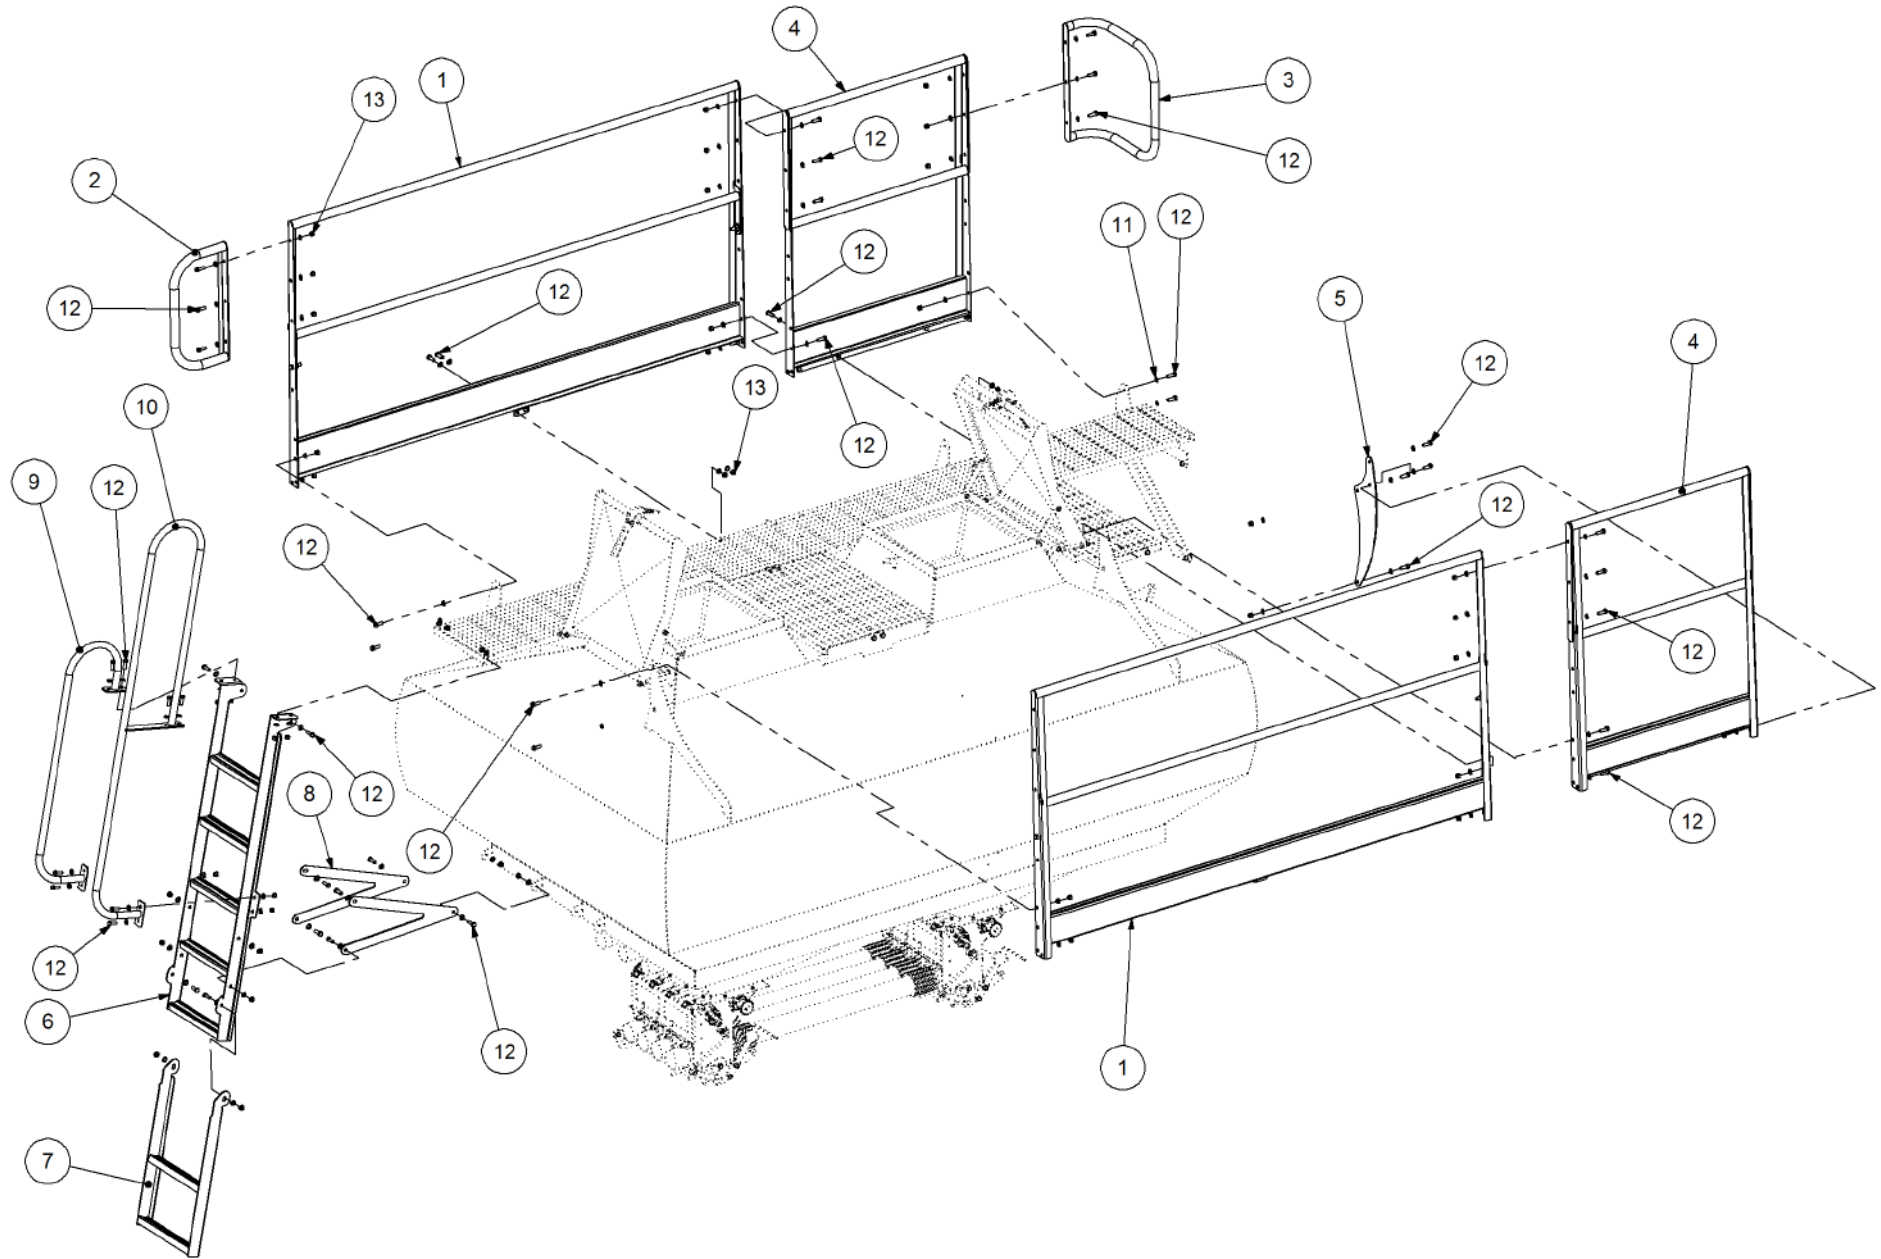

P/N 200452162 Handrail Kit - 4500 2 Bin w/- SSB

Key	Part Number	Description	Qty
1	206602081	Handrail Assy	2
2	206602053	Handrail End - Straight	1
3	206602052	Handrail End - Return	1
4	206452003	Handrail	2
5	201200018	Handrail Bracket	1
6	202300001	Ladder	1
7	202450001	Ladder Extension - 2 Step	1
8	202451001	Ladder Stay	2
9	202300011	Ladder Handrail	1
10	202300012	Ladder Handrail - Extended	1
11	085110000	Flat Washer 10 ID	94
12	050100308	Bolt Hex Hd M10 x 30	47
13	080121000	Nut M10 Nyloc	47

Key	Part Number	Description	Qty