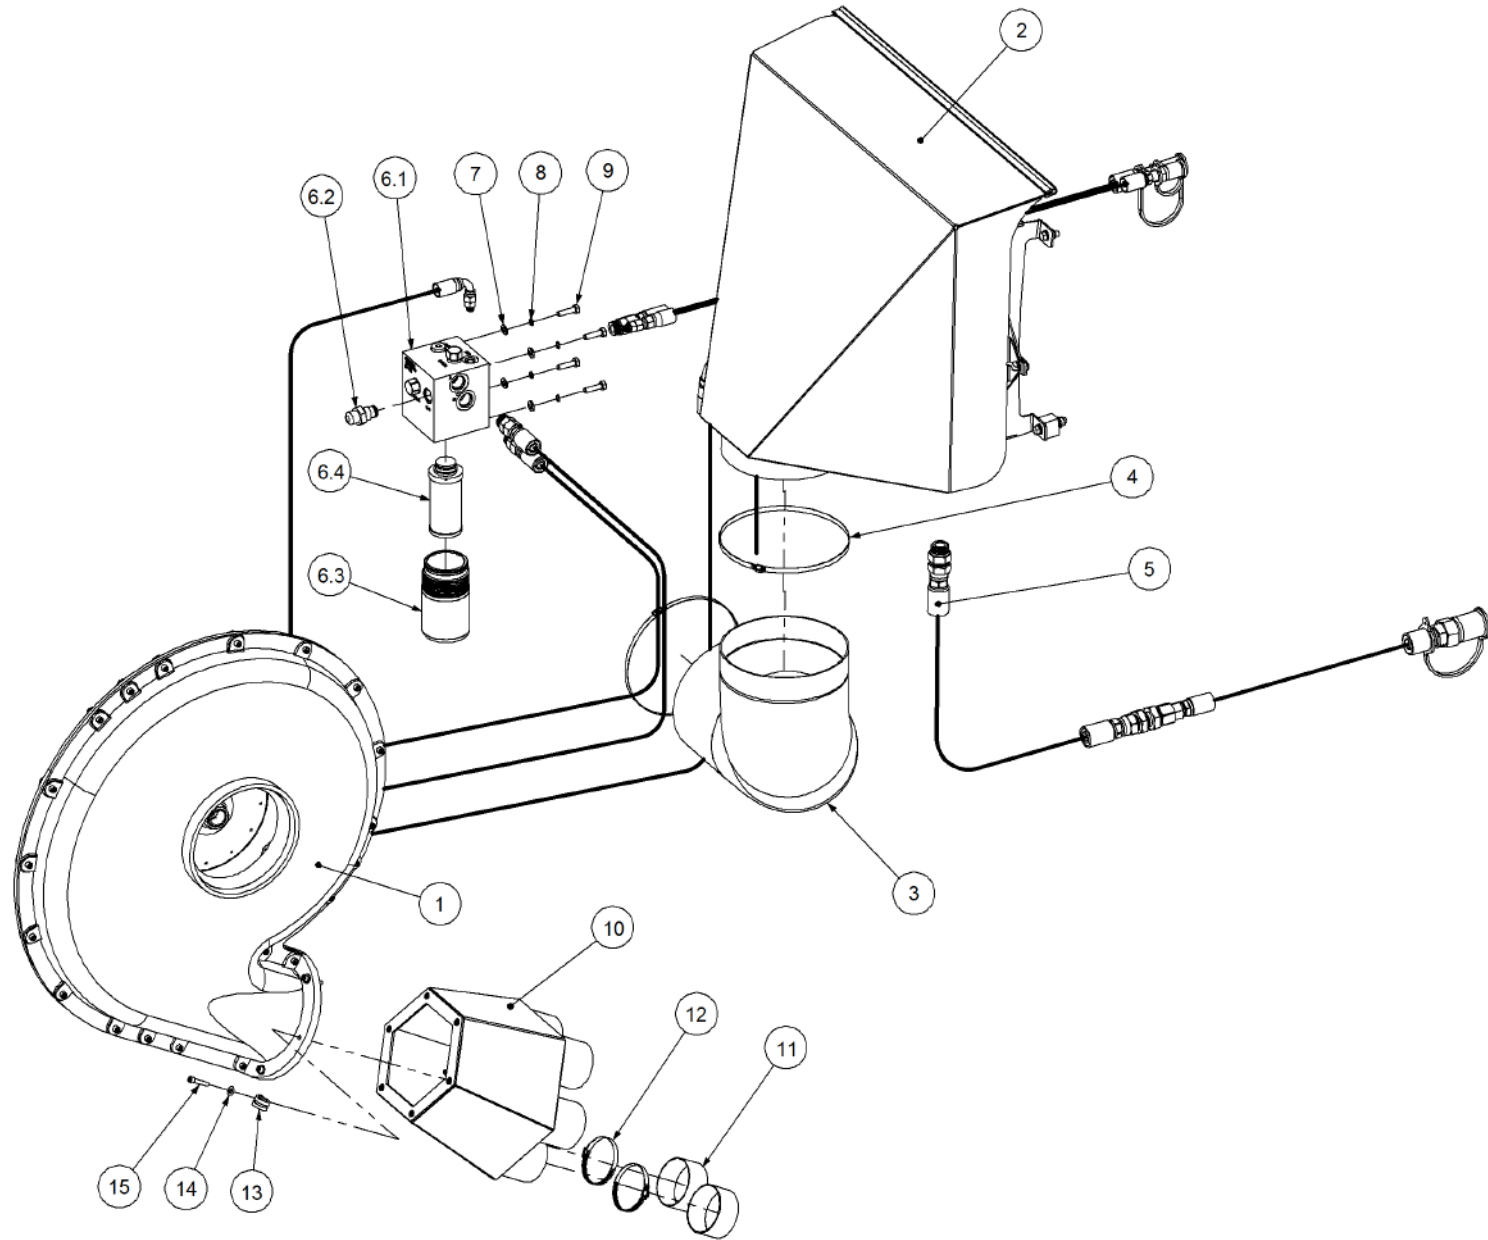

P/N 25000007 Blower Kit - Volvo

P/N 250000007 Blower Kit - Volvo

Key	Part Number	Description	Qty
1	250902003	Blower - Volvo (90 Deg)	1
2	205450010	Cooler Assy	1
3	205001000	Hose - 8" Nyladuct	1
4	101178229	Hose Clamp - 178 - 229	2
5	150000081	Hydraulic Hose & Fittings Kit	1
6	254000002	Anti Cavity Manifold	1
6.1	161000003	Anti Cavity Manifold	1
6.2	161000005	HI-VT Indicator	1
6.3	254000001	Filter Bowl	1
6.4	159424400	Filter Element	1
7	085108000	Flat Washer 8 ID	4
8	086108000	Spring Washer 8 ID	4
9	050080258	Bolt Hex Hd M8 x 25	4
10	259602000	Blower Outlet - 6 Outlet	1
11	197000762	Blank Off Cap 3" Black	2
12	101070090	Hose Clamp - Tridon 70 - 90	2
13	115001351	Cable Clamp 18mm	1
14	035106151	Flat Washer 1/4" ID	6
15	010106032	Cap Screw 1/4" UNC x 1-1/4"	6

Key	Part Number	Description	Qty