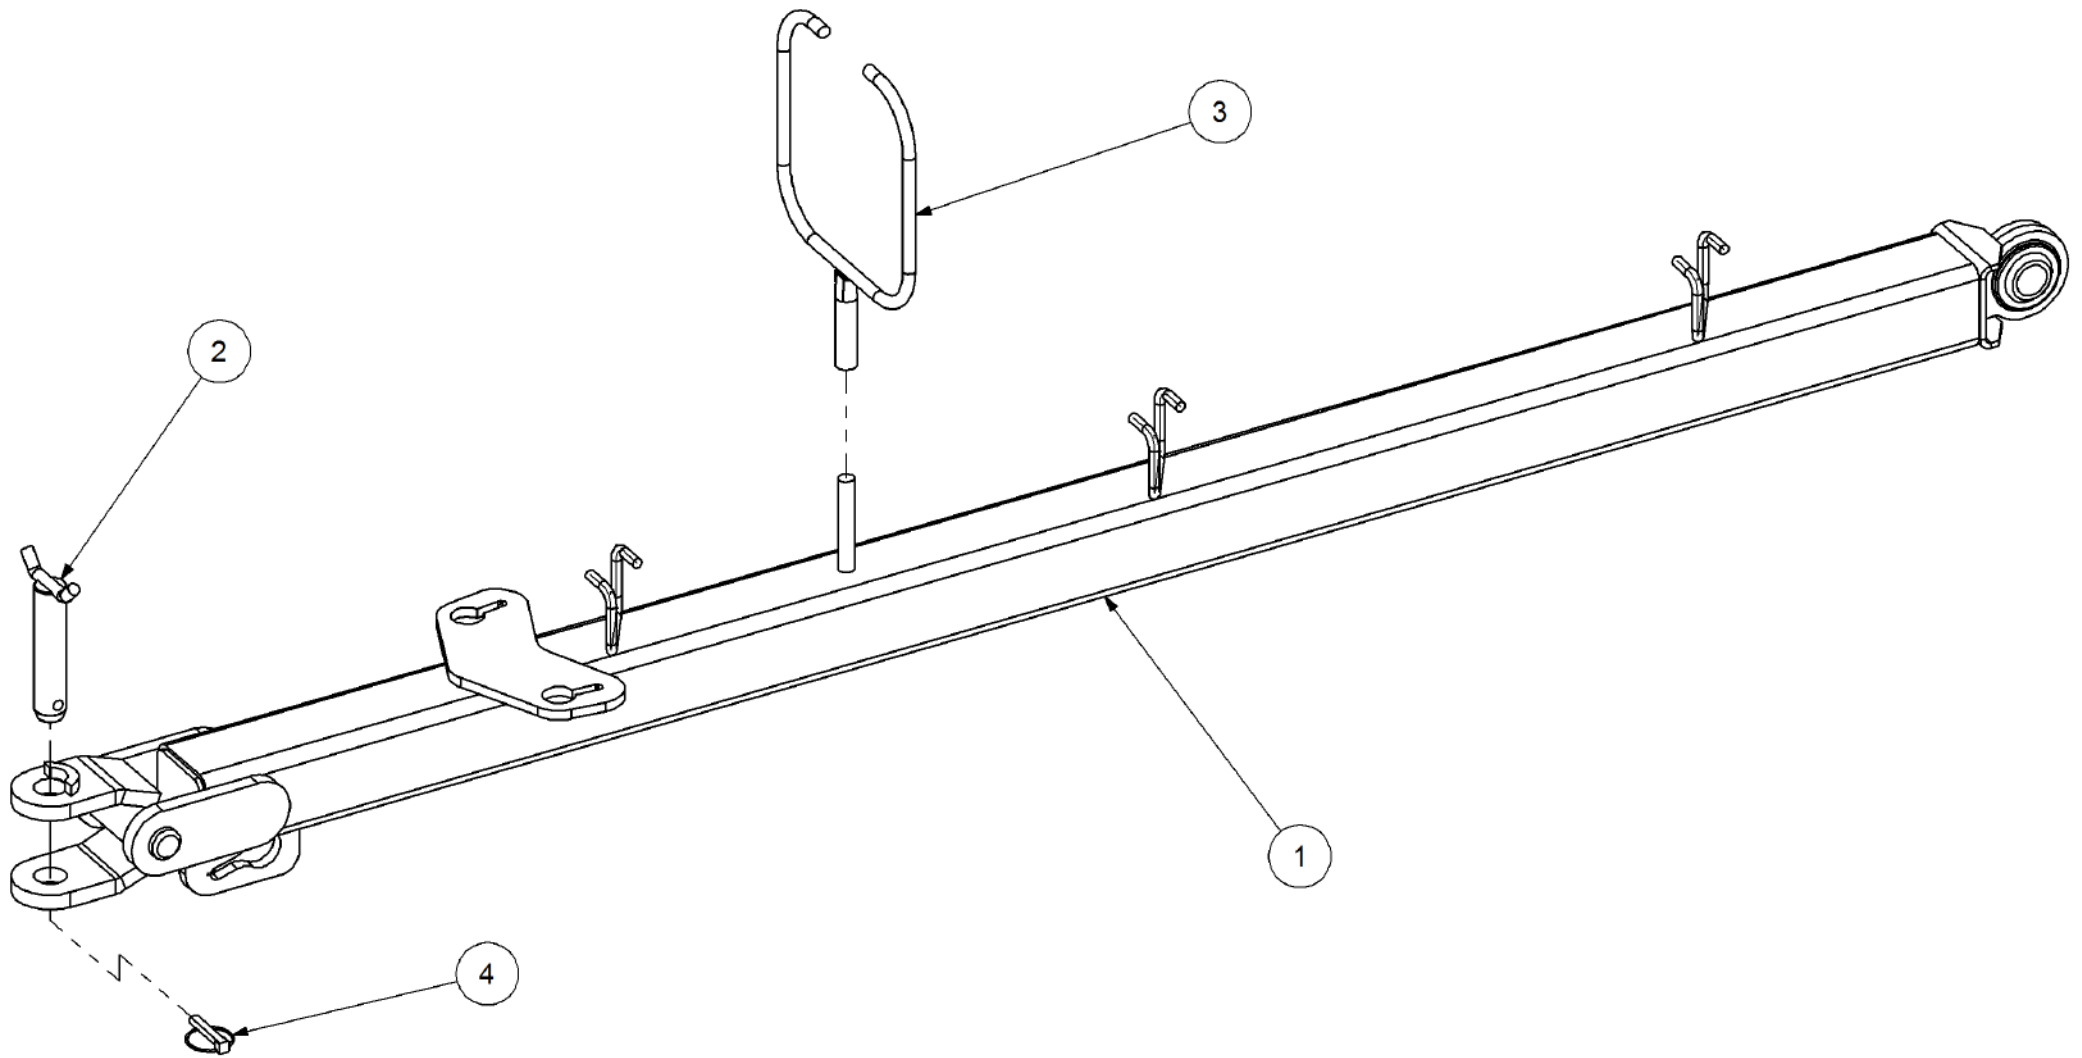

P/N 233230000 Stiffbar

Key	Part Number	Description	Qty
1	233230001	Castor Pull	1
2	233260117	Hitch Pin	1
3	235600001	Hose Holder 4 Way	1
4	095110050	Lynch Pin 3/8" (50) S.3546	1

Key	Part Number	Description	Qty