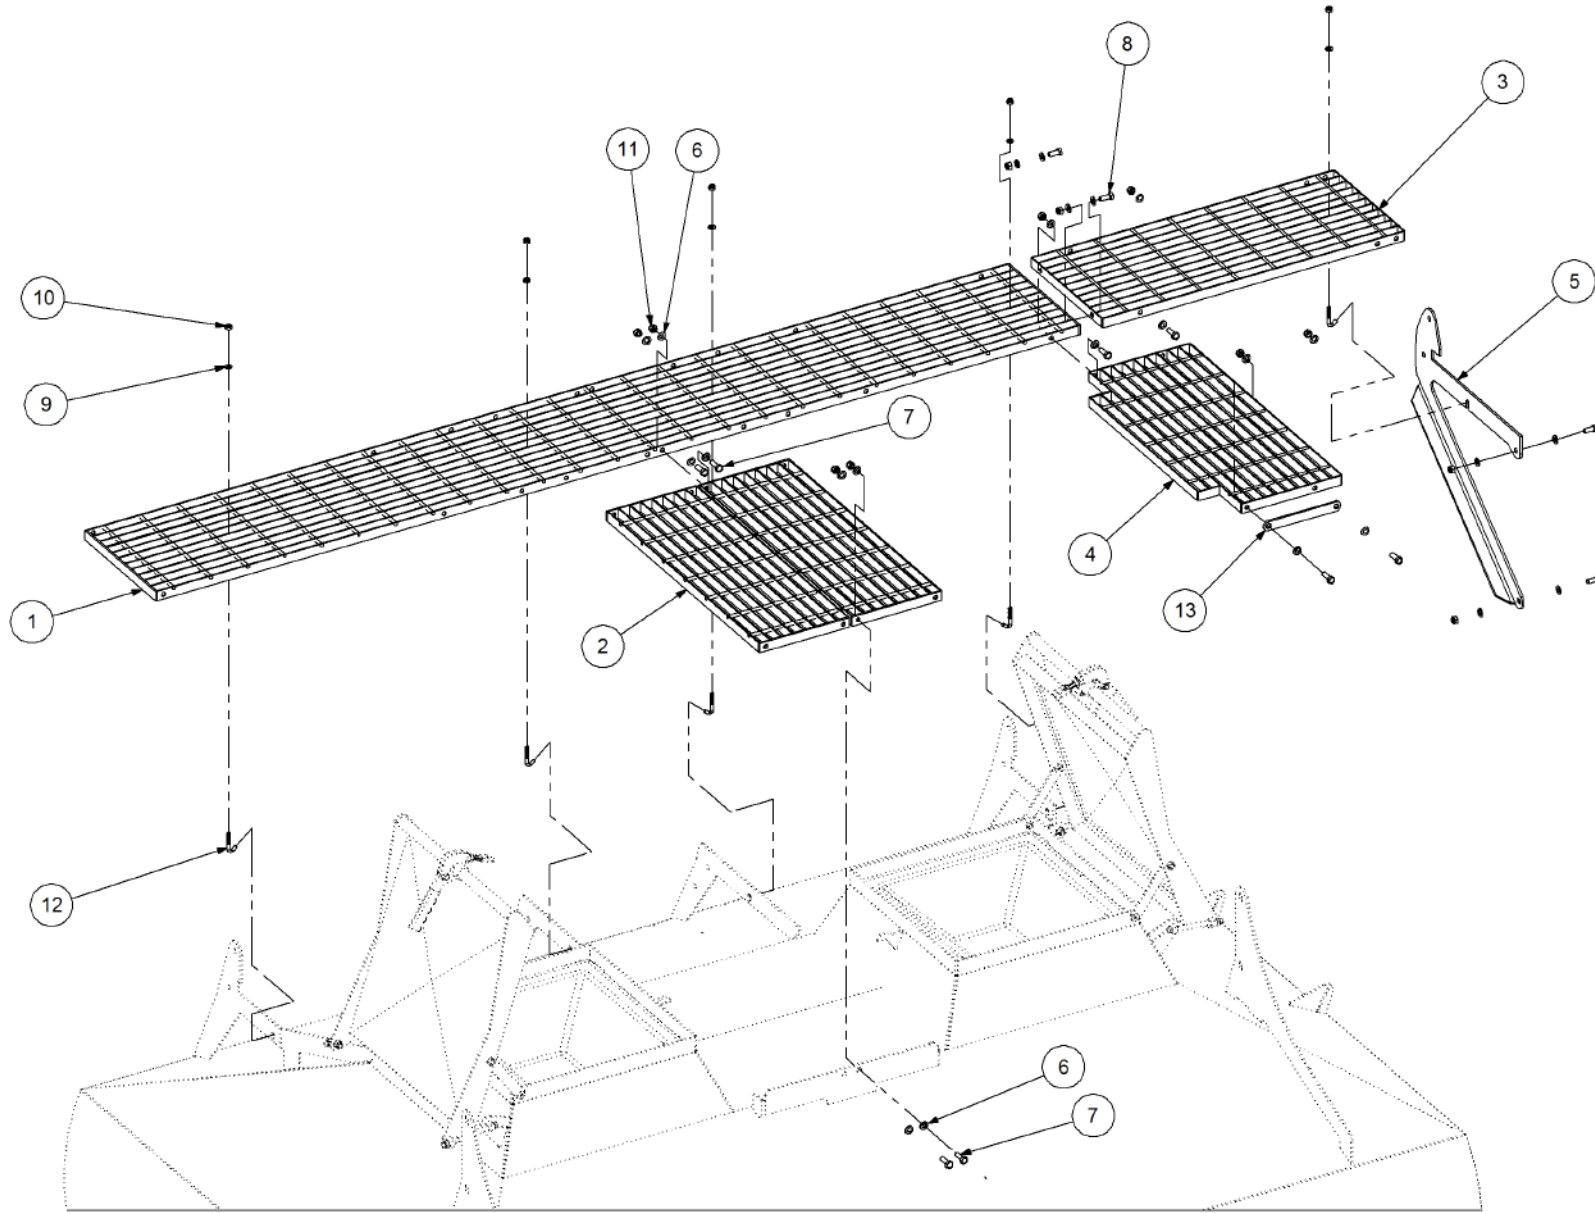

P/N 200452163 Walkway Kit - 4500 2 Bin w/- SSB

Key	Part Number	Description	Qty
1	193333250	Walkway Panel	1
2	193243071	Walkway Panel	2
3	193333820	Walkway Panel	1
4	200452029	Walkway Panel w/- Cutout	1
5	201200019	Walkway Bracket	1
6	085110000	Flat Washer 10 ID	24
7	050100308	Bolt Hex Hd M10 x 30	8
8	050100258	Bolt Hex Hd M10 x 25	4
9	085108000	Flat Washer 8 ID	5
10	080120800	Nut M8 Nyloc	5
11	080121000	Nut M10 Nyloc	12
12	057080000	J Bolt M8	5
13	201200013	225L SSB Handrail Spacer	1

Key	Part Number	Description	Qty