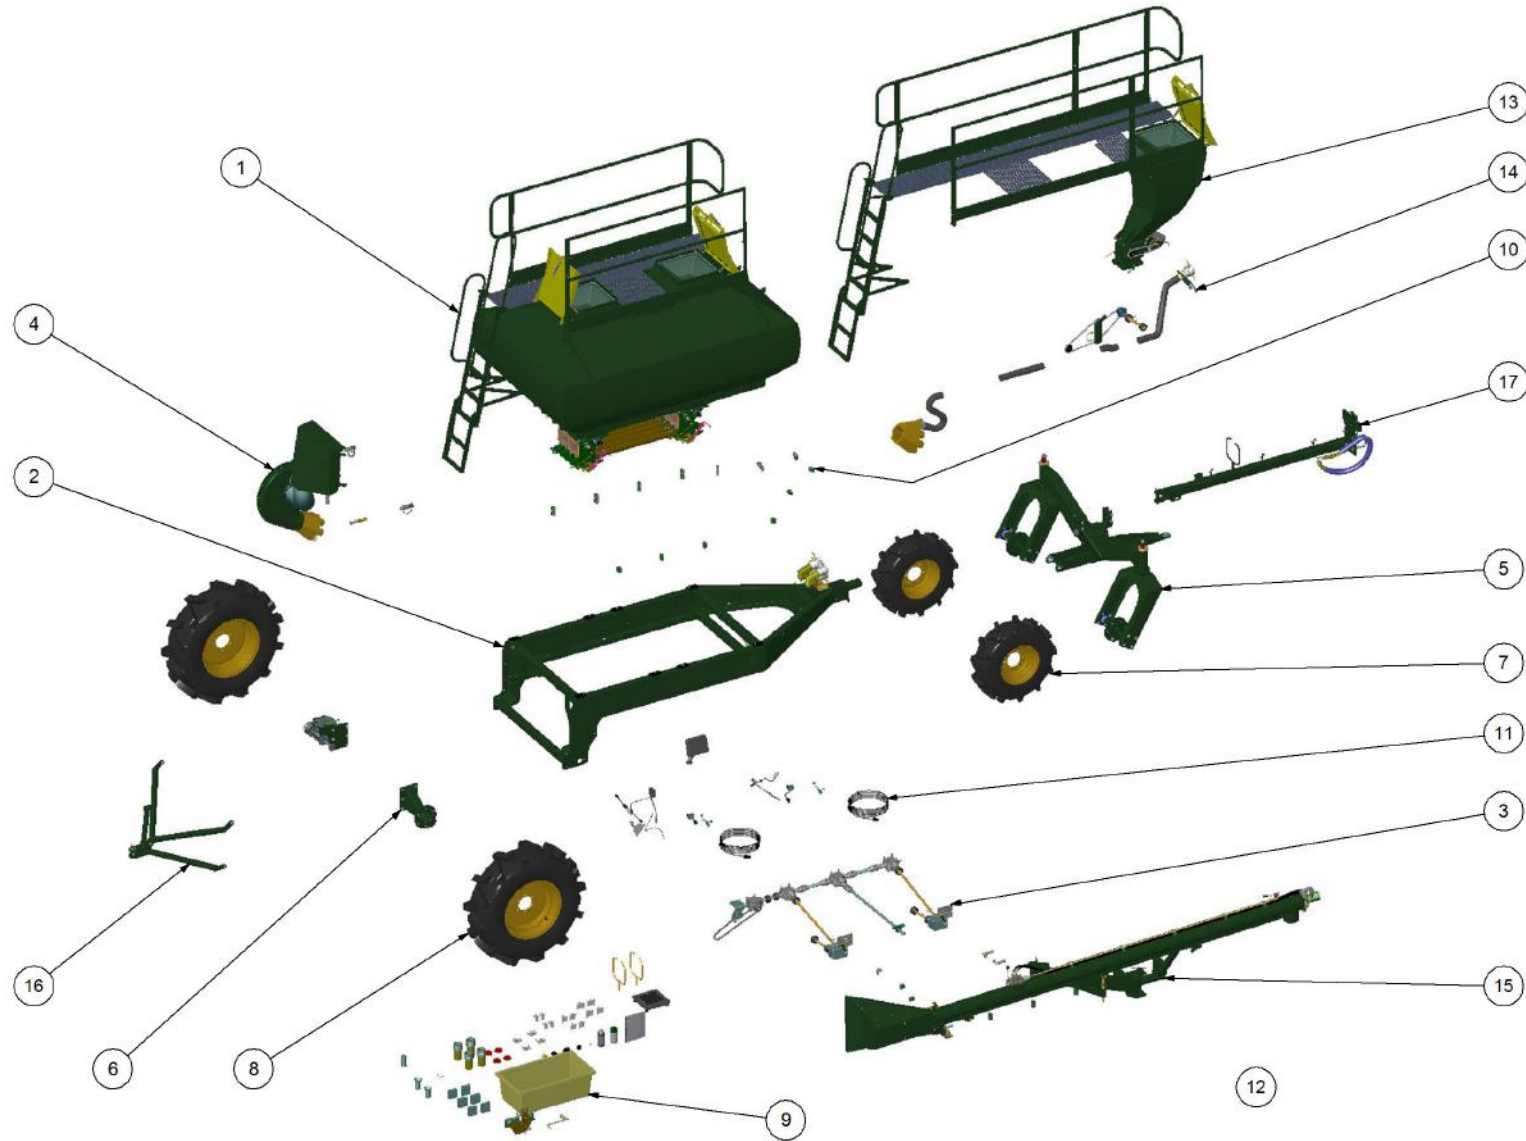

Simplicity
A U S T R A L I A

Parts Manual

TQC - Trailing Quad Castor Air Seeder

04500 TQC2

P/N 04500 TQC2

4500 TQC 2 Bin Air Seeder

Key	Part Number	Description	Code
1	200452000	Bin Assembly - 4500 2 Bin	(Std)
2	214302040	Chassis Kit - TQC 2 Bin	(Std)
3	290452000	Drive Kit - Ground Drive	(Std)
3	290452002	Drive Kit - Linear Control	(Opt)
4	250000008	Blower Kit - Rexroth	(Std)
4	250000108	Blower Kit - Rexroth w/- Diverter Valve	(Opt)
4	250000007	Blower Kit - Volvo	(Opt)
4	250000107	Blower Kit - Volvo w/- Diverter Valve	(Opt)
5	225300000	Axle Assy - 2.0m Castoring	(Std)
5	220301000	Axle Assy - 3.0m Castoring	(Opt)
6	248450000	Axle Hub & Stub Kit - 3.5T (6 stud) x 2.1m	(Std)
6	248454000	Axle Hub & Stub Kit - 3.5T (6 Stud) x 3.0m	(Opt)
7	248000015	Wheel Kit - 10.5/80 x 18 Tyre - 6 Stud	(Std)
8	248000001	Wheel Kit - 15.5/80 x 24 Tyre - 6 stud	(Std)
9	291400002	Dispatch Kit - Ground Drive	(Std)
10	156590015	Stauff Clamp Kit	(Std)
11	290126400	Monitor & Harness Kit - Eagle 2 Bin	(Std)
11	290102455	Monitor & Harness Kit - Eagle 2 Bin w/- Actuator	(Opt)
11	290102376	Monitor & Harness Kit - Eagle 2 Bin w/- Electric Drive	(Opt)
11	290102944	Monitor & Harness Kit - X20 2 Bin w/- Actuator	(Opt)
12	196545002	Decal '4500 Simplicity' 610 x 350	(Std)
12	196042512	Decal - Assorted Instructions	(Std)
12	196015020	Decal 'Wheat Sheaf Logo' 150 x 200	(Std)
13	200452160	Bin Assembly - 4500 2 Bin w/- SSB	(Opt Extra)
14	290452004	Drive Kit - SSB 225L suit 4500 TQ	(Opt Extra)
15	264452000	Auger Kit 6" - RH	(Opt Extra)
16	234230000	Harrow Hitch Assy	(Opt Extra)
17	233260140	Universal Hitch	(Opt Extra)
17	233230000	Stiffbar	(Opt Extra)