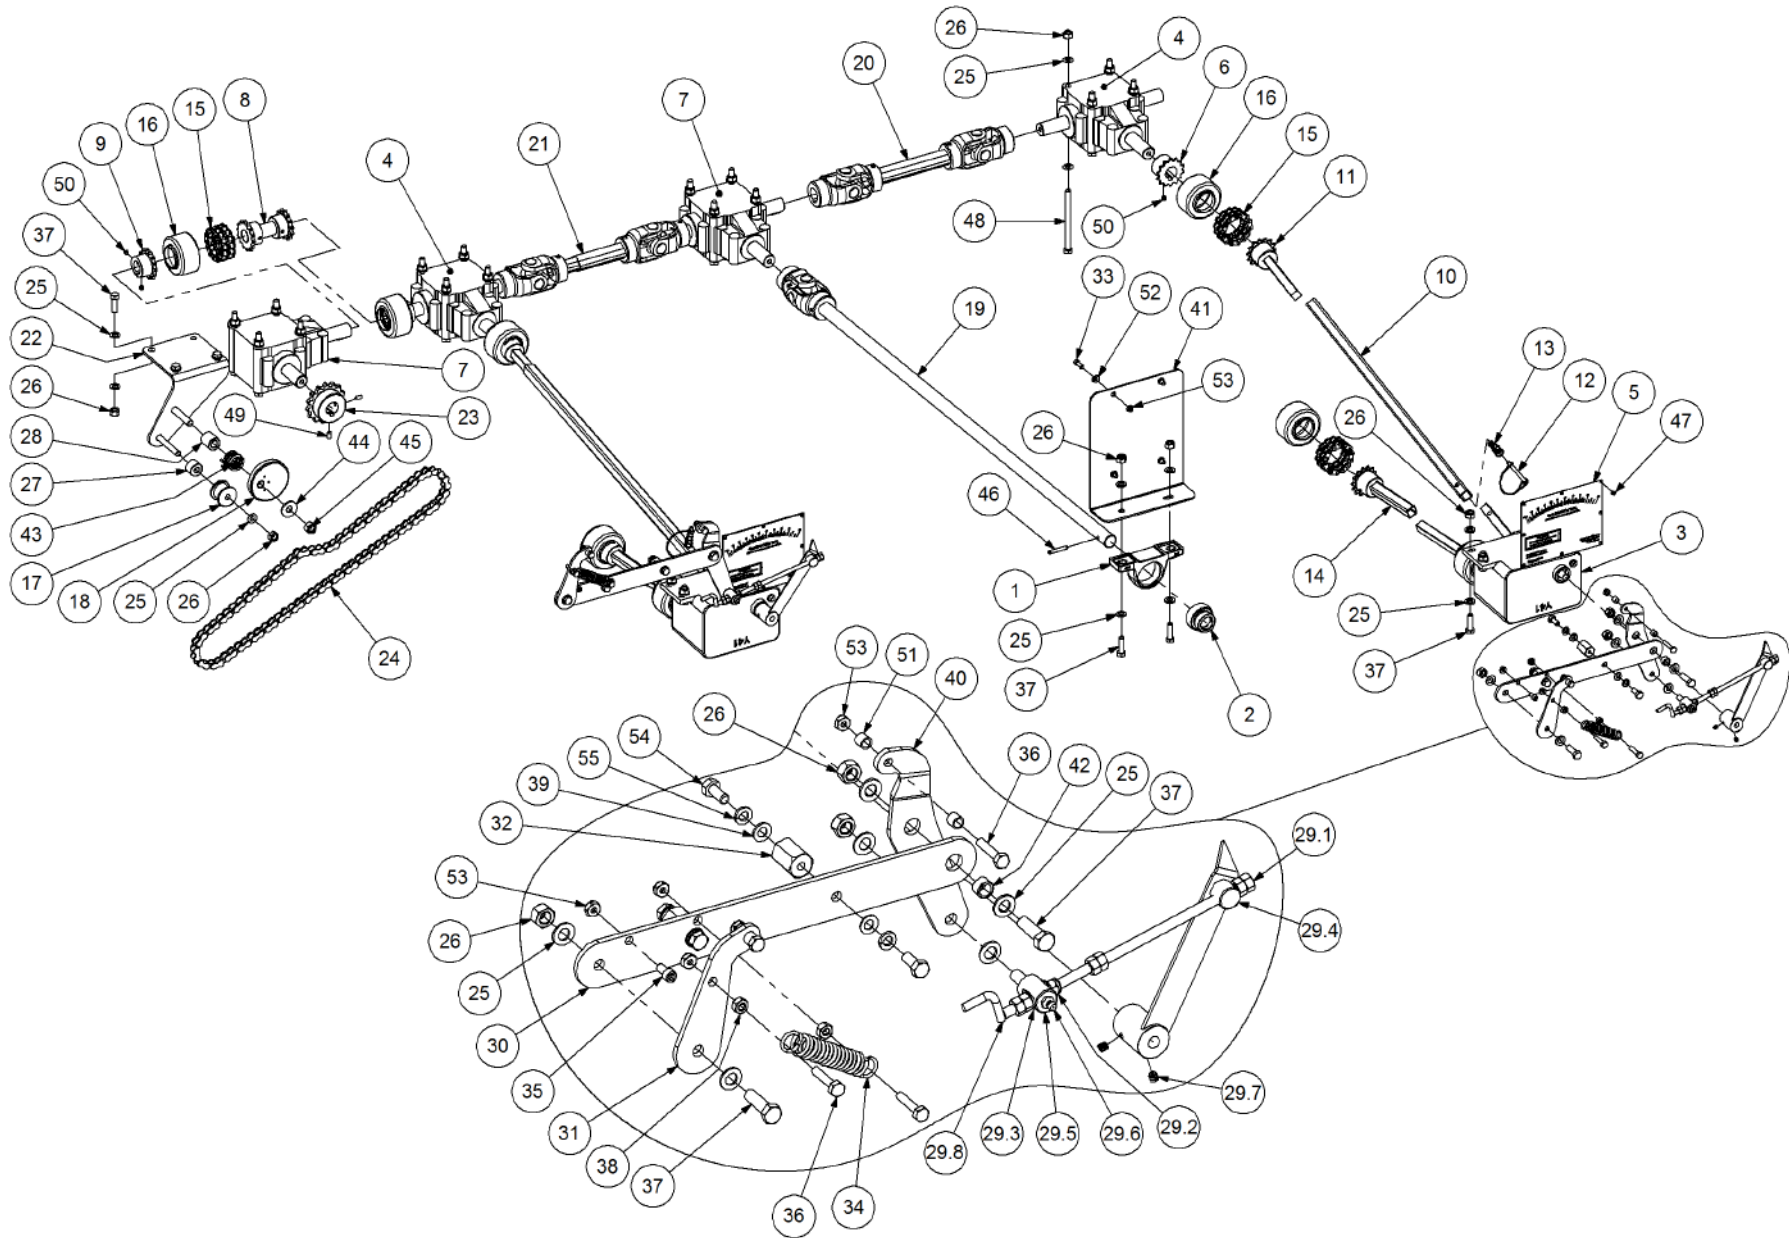

P/N 290452002 Drive Kit - Linear Control

Key	Part Number	Description	Qty	Key	Part Number	Description	Qty
1	136420500	Bearing Housing - Pillow Block	1	29.7	013110606	Grub Screw 1/4" UNC x 1/4"	2
2	135520525	Bearing - 1" ID	1	29.8	209600001	Indicator Adjusting Screw	1
3	290000040	Zero Max Y41 w/- Sprockets & Shafts	2	30	209451002	Actuator Base Plate	2
4	130010111	Gearbox - Ratio 3.25:1	2	31	209451003	Actuator Top Mount	2
4.1	130025477	Seal 25 ID - Gearbox	3	32	208400064	Chain Tensioner Spacer	4
5	192017514	Calibration Dial	2	33	010106019	Cap Screw 1/4" UNC x 3/4"	4
6	290000034	Sprocket (Plastic) 1/2" BS x 14T - 25 ID	2	34	124148050	Spring - Tension	2
7	130010006	Gearbox - Ratio 1:1	2	35	010106012	Cap Screw 1/4" UNC x 1/2"	2
7.1	130025477	Seal 25 ID - Gearbox	3	36	000060325	Bolt Hex Hd 1/4" UNC x 1-1/4"	8
8	290000050	Sprocket & Shaft Assy - 14T - Dual - 90mm Lg	1	37	000100325	Bolt Hex Hd 3/8" UNC x 1-1/4"	17
9	127120141	Sprocket (Steel) 1/2"BS x 14T - 25 ID	2	38	030110061	Nut 1/4" UNC	4
10	290300740	Drive Tube	2	39	035108161	Flat Washer 5/16" ID	8
11	290000007	Drive Shaft w/- Sprocket - 170 Lg	2	40	209451004	Actuator Main Arm	2
12	095306050	Lynch Pin 1/4"	2	41	214602044	Chassis Mount - KEE Control Unit	1
13	124112032	Spring - Compression	2	42	208400076	Indent Plate Spacer - 4 Way	2
14	290000009	Drive Tube w/- Sprocket - 150 Lg	2	43	124112025	Spring - Torsion - LH	1
15	125412120	Chain 1/2" BS Duplex 13L	6	44	035113250	Flat Washer 1/2" ID	1
16	131000004	Chain Boot	6	45	030130131	Nut 1/2" UNC Nyloc	1
17	290000004	Chain Tensioner - 10 Dia	1	46	090106038	Roll Pin 1/4" x 1-1/2"	1
18	290000045	Chain Tensioner - Roller	1	47	094103001	Pop Rivet 1/8" Aluminium	16
19	290302055	Crank Shaft w/- Universal	1	48	000101255	Bolt Hex Hd 3/8" UNC x 5"	16
20	131210420	Drive Shaft & Universal	1	49	013110613	Grub Screw 1/4" UNC x 1/2"	2
21	131210370	Drive Shaft & Universal	1	50	013110606	Grub Screw 1/4" UNC x 1/4"	6
22	214302025	Drive Tensioner	1	51	209601006	Bush	8
23	127150151	Sprocket (Plastic) 5/8" BS x 15T - 25 ID	1	52	035106151	Flat Washer 1/4" ID	4
24	290452999	Chain Assy 5/8" O'ring (79 L + CL)	1	53	030130061	Nut 1/4" UNC Nyloc	14
25	035110191	Flat Washer 3/8" ID	71	54	000080195	Bolt Hex Hd 5/16" UNC x 3/4"	8
26	030130101	Nut 3/8" UNC Nyloc	36	55	036108000	Spring Washer 5/16" ID	8
27	290302077	Spacer	1				
28	290000046	Spacer Tensioner - 1" OD x 28 Lg	1				
29	209301001	Calibration Adjustment Kit	2				
29.1	030110081	Nut 5/16" UNC	6				
29.2	030130081	Nut 5/16" UNC Nyloc	1				
29.3	035108161	Flat Washer 5/16" ID	2				
29.4	209300001	Calibration Indicator	1				
29.5	290601007	Screw Swivel	1				
29.6	111206000	Grease Nipple 1/4" UNF	1