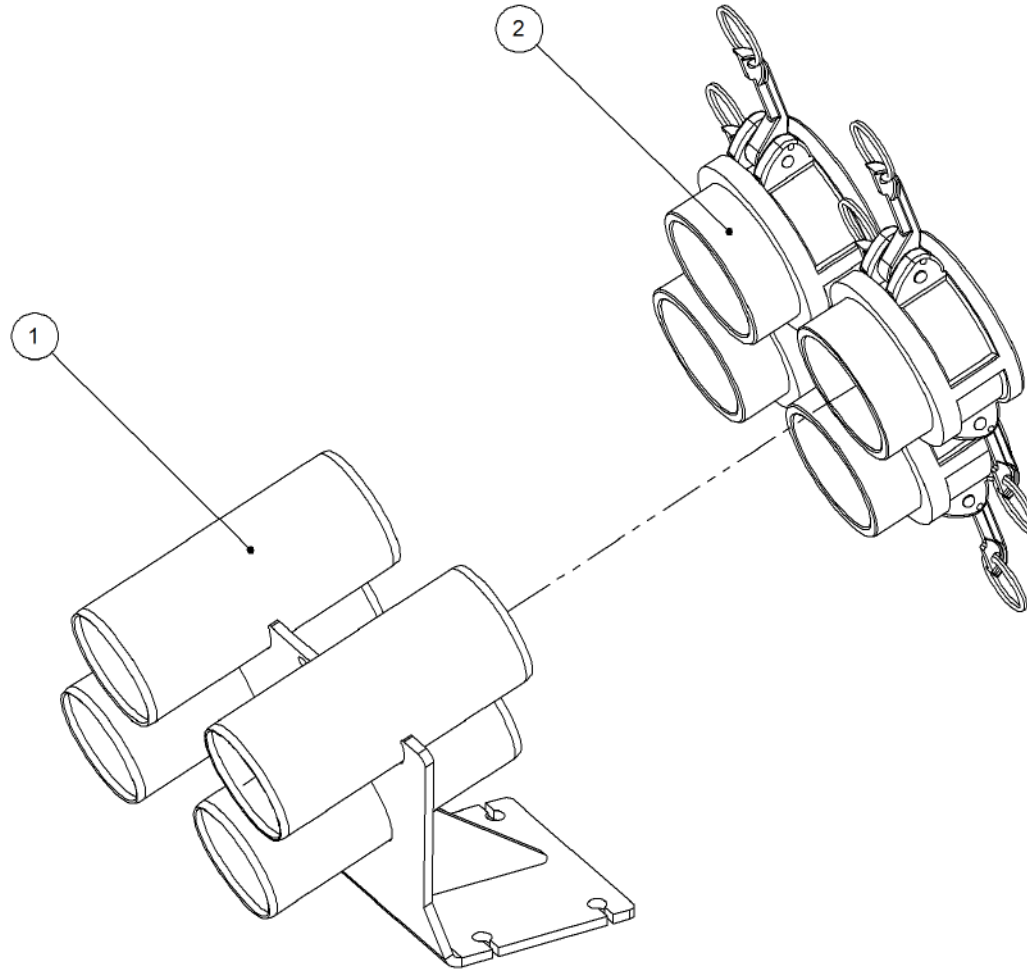

P/N 214302028 Breakaway & Coupling Assy

P/N 214302028

Breakaway & Coupling Assy

Key	Part Number	Description	Qty
1	214302029	Breakaway Mount	1
2	108000176	Coupling - 3" Female	4

Key	Part Number	Description	Qty