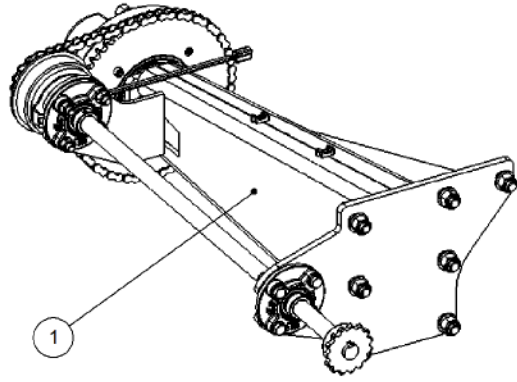

P/N 248454000

Axle Hub & Stub Kit - 3.5T (6 Stud) x 3.0m

Key	Part Number	Description	Qty
1	242454000	Axle Hub & Stub - Drive - 3.5T (6 Stud) x 3.0m	1
2	243454000	Axle Hub & Stub - Lazy - 3.5T (6 Stud) x 3.0m	1
3	000160505	Bolt Hex Hd 5/8" UNC x 2"	14
4	030130161	Nut 5/8" UNC Nyloc	14
5	085116000	Flat Washer 16 ID	28

Key	Part Number	Description	Qty