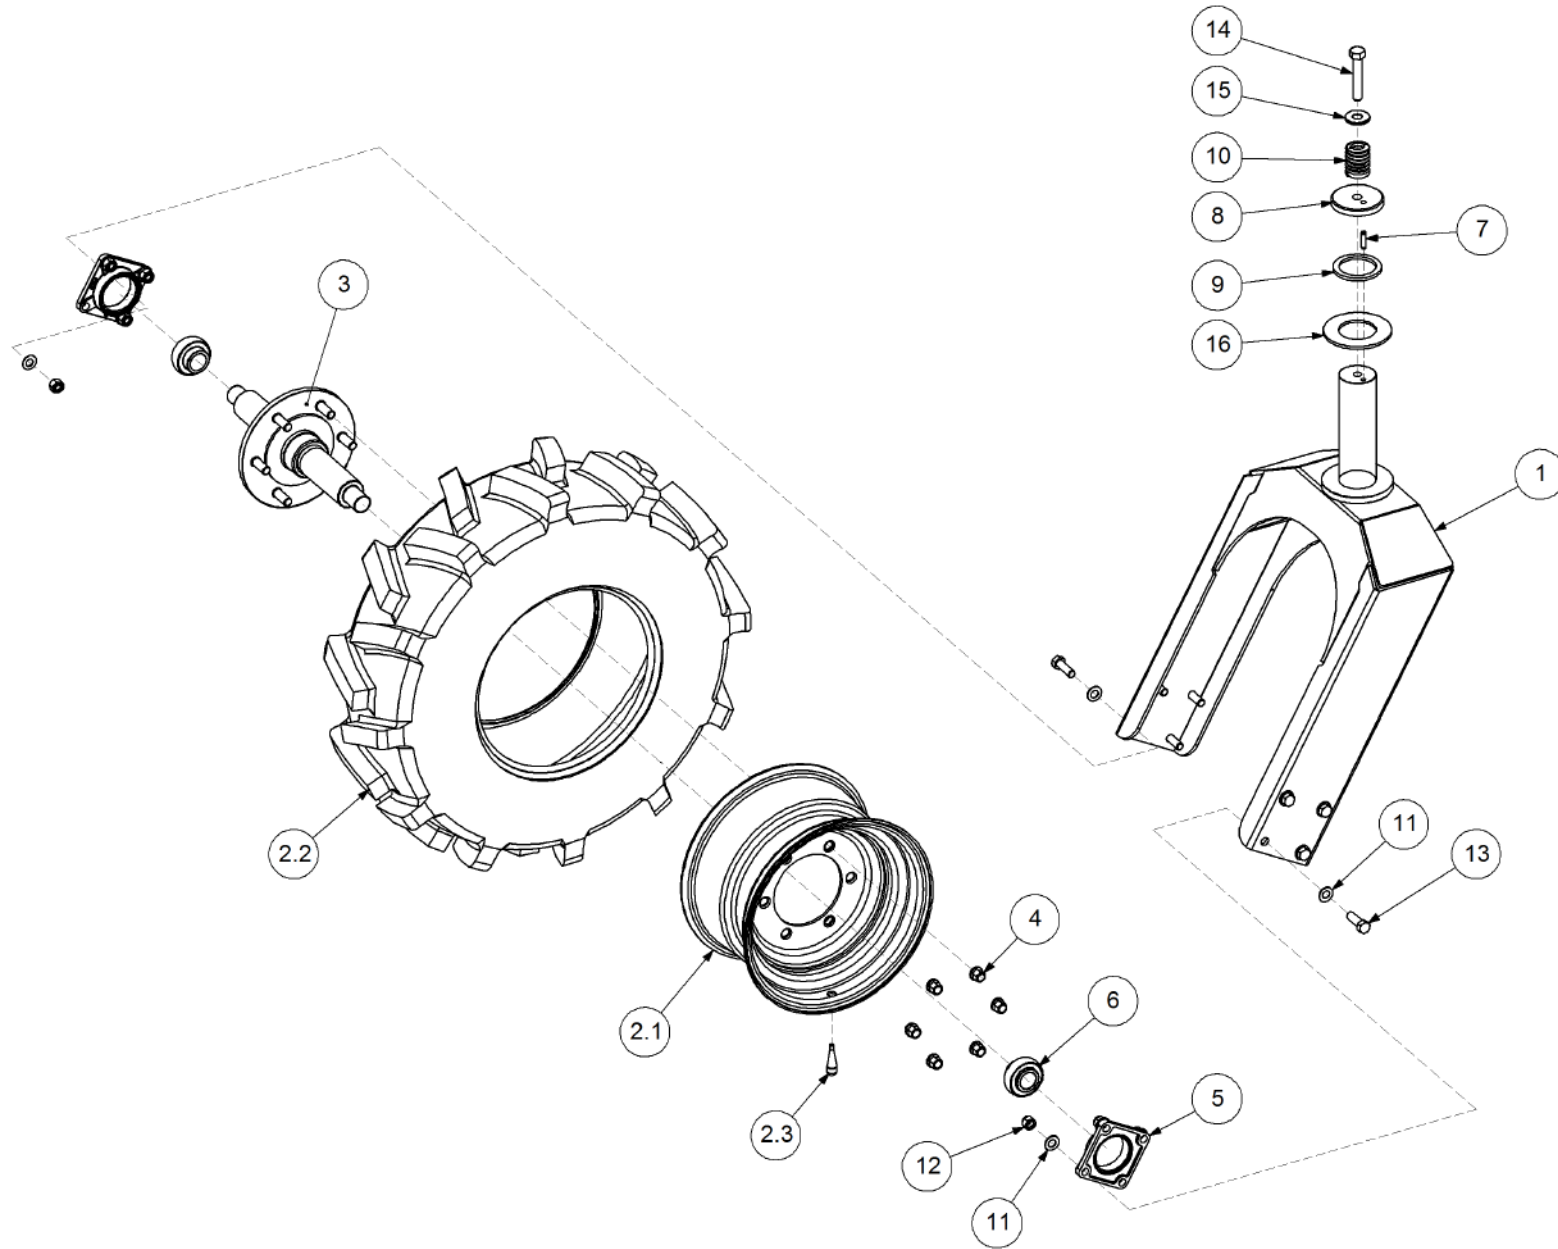

P/N 220300100 Castor Assembly (15.5/80 x 18 Tyre)

P/N 220300100 Castor Assembly (15.5/80 x 18 Tyre)

Key	Part Number	Description	Qty
1	220300011	Castor Fork	1
2	298101806	Wheel Assy 10.5/80 x 18 6 Stud	1
2.1	140091806	Rim W9-18 x 10 6 Stud	1
2.2	142101812	Tyre Gripster 10.5/80 x 18	1
2.3	142000218	Valve Stem	1
3	220300021	Castor Axle	1
4	080161801	Wheel Nut M18	6
5	136620800	Bearing Housing	2
6	135420824	Bearing - 1-1/2" ID	2
7	090110038	Spirol Pin 3/8" Dia x 1-1/2"	1
8	220300036	Castor Head Cap	1
9	193100766	Brake Disc	1
10	124125065	Compression Spring 25 ID	1
11	035116351	Flat Washer 5/8" ID	16
12	030130161	Nut 5/8" UNC Nyloc	8
13	000160505	Bolt Hex Hd 5/8" UNC x 2"	8
14	000191005	Bolt Hex Hd 3/4" UNC x 4"	1
15	220602078	Spring Locator	1
16	193140078	Wear Ring	1

Key	Part Number	Description	Qty