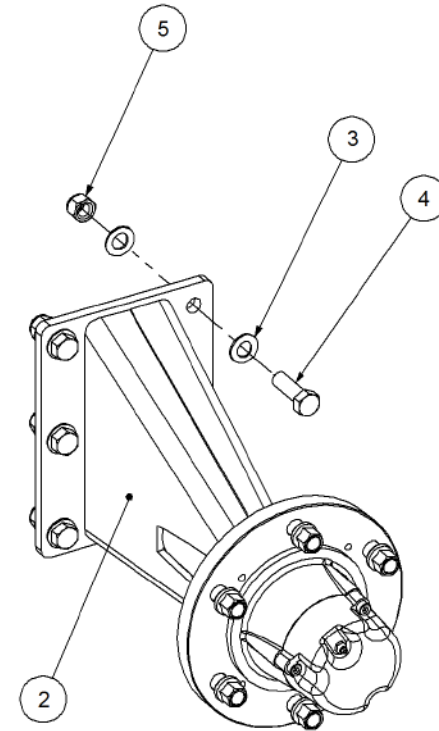

P/N 248450000

Axle Hub & Stub Kit - 3.5T (6 stud) x 2.1m

Key	Part Number	Description	Qty
1	244300000	Axle Hub & Stub - Drive - 3.5T (6 stud) x 2.1m	1
2	245300000	Axle Hub & Stub - Lazy - 3.5T (6 stud) x 2.1m	1
3	085116000	Flat Washer 16 ID	24
4	000160505	Bolt Hex Hd 5/8" UNC x 2"	12
5	030130161	Nut 5/8" UNC Nyloc	12

Key	Part Number	Description	Qty