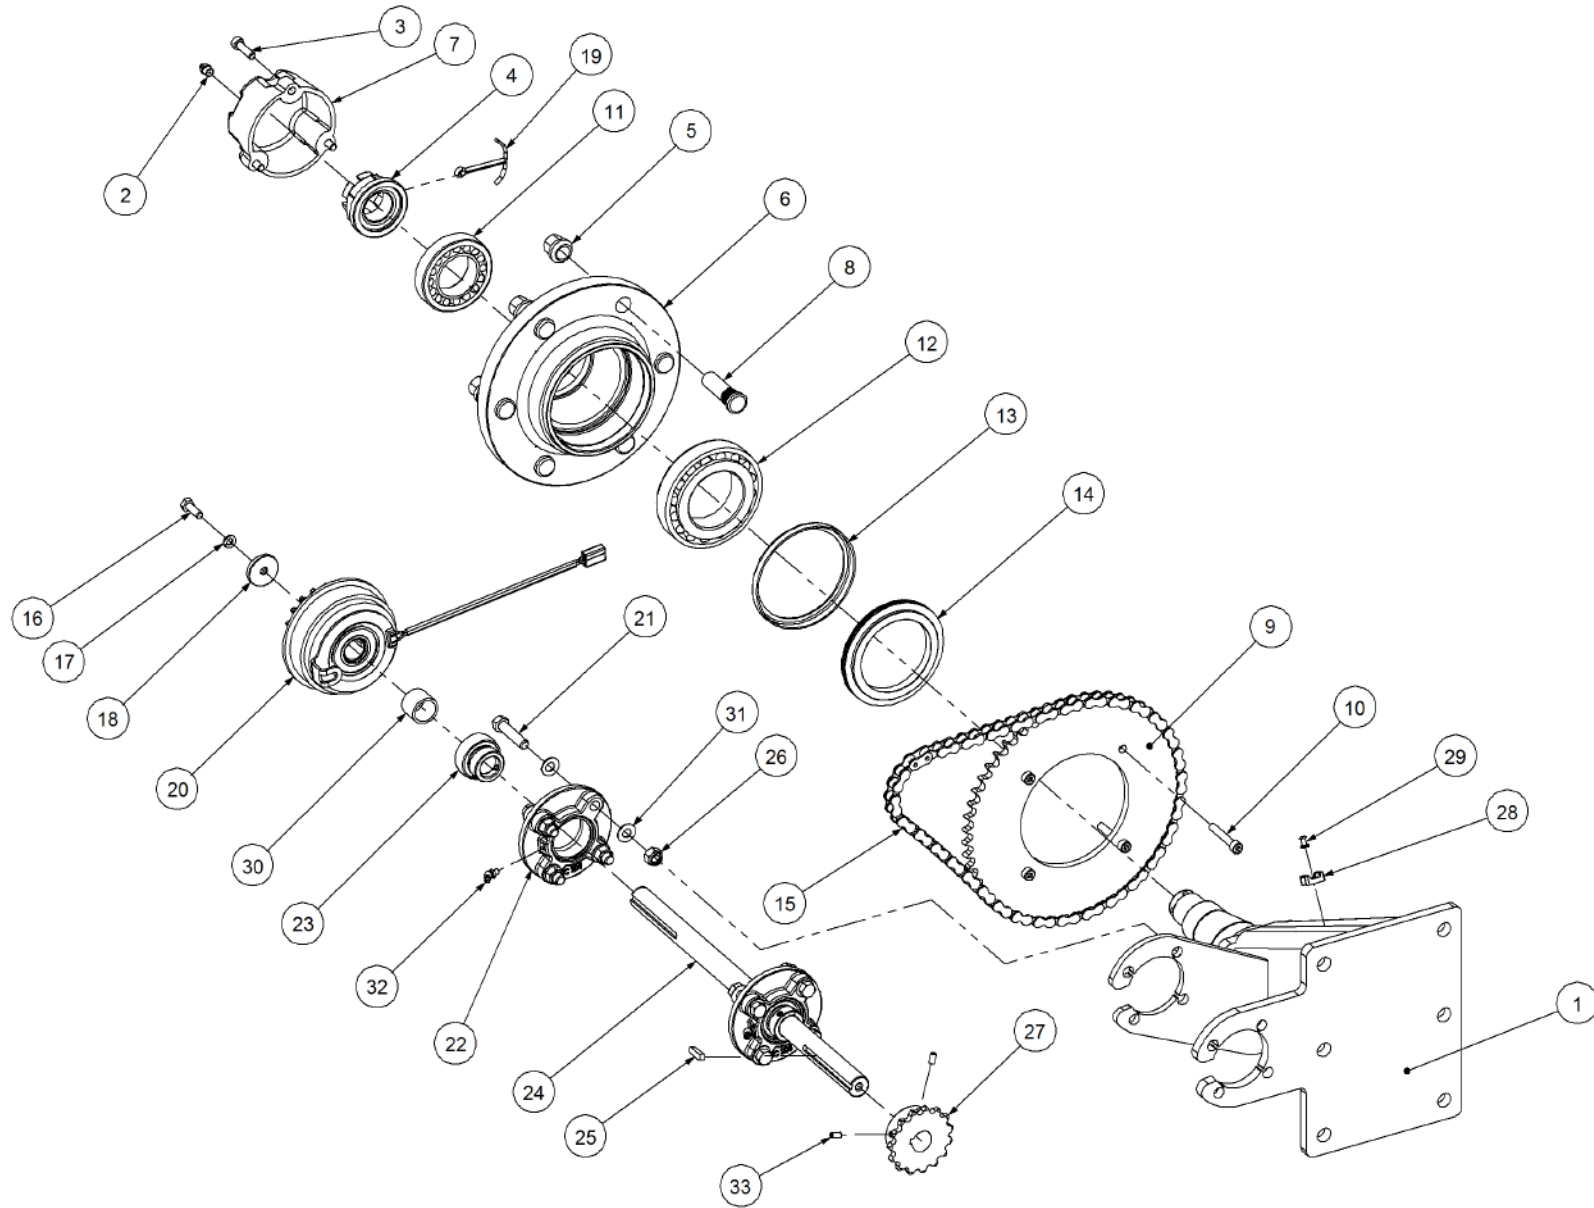

Key	Part Number	Description	Qty
-----	-------------	-------------	-----

P/N 244300000 Axle Hub & Stub - Drive - 3.5T (6 stud) x 2.1m

Key	Part Number	Description	Qty
1	244300001	Axle - Drive	1
2	111103000	Grease Nipple 1/8" BSP	1
3	060108030	Cap Screw M8 x 30	3
4	249092002	Axle Nut 1-1/2"	1
5	080161801	Wheel Nut M18	6
6	139075004	Hub - 6 stud	1
7	139075007	Grease Cap	1
8	056180600	Wheel Stud M18	6
9	249150542	Sprocket Plate 5/8" BS x 60T	1
10	060108050	Cap Screw M8 x 50	4
11	135030210	Bearing Tapered Roller 50 ID	1
12	135030214	Bearing Tapered Roller 70 ID	1
13	139075009	Wear Ring	1
14	139075008	Seal 3-1/2" ID	1
15	249063000	Chain 5/8" Simplex O'ring	1
16	000080255	Bolt Hex Hd 5/16" UNC x 1"	1
17	036108000	Spring Washer 5/16" ID	1
18	290000002	Retainer Washer	1
19	092206080	Split Pin 6.3 Dia x 80	1
20	115005314	Electric Clutch w/- 18T Sprocket	1
21	000110505	Bolt Hex Hd 7/16" x 2" UNC	8
22	136220500	Bearing Housing - 4 Bolt	2
23	135520525	Bearing - 1" ID	2
24	290000080	Clutch Shaft	1
25	182064625	Key 6.4 x 6.4 x 25 Lg	1
26	030130111	Nut 7/16" UNC Nyloc	8
27	127150150	Sprocket (Plastic) 5/8" BS x 15T - 1" ID	1
28	115001512	Cable Clamp	1
29	094105000	Pop Rivet 3/16" Steel	1
30	240000000	Bush	1
31	035111220	Flat Washer 7/16" ID	16
32	111206450	Grease Nipple 1/4" UNF - 45°	2