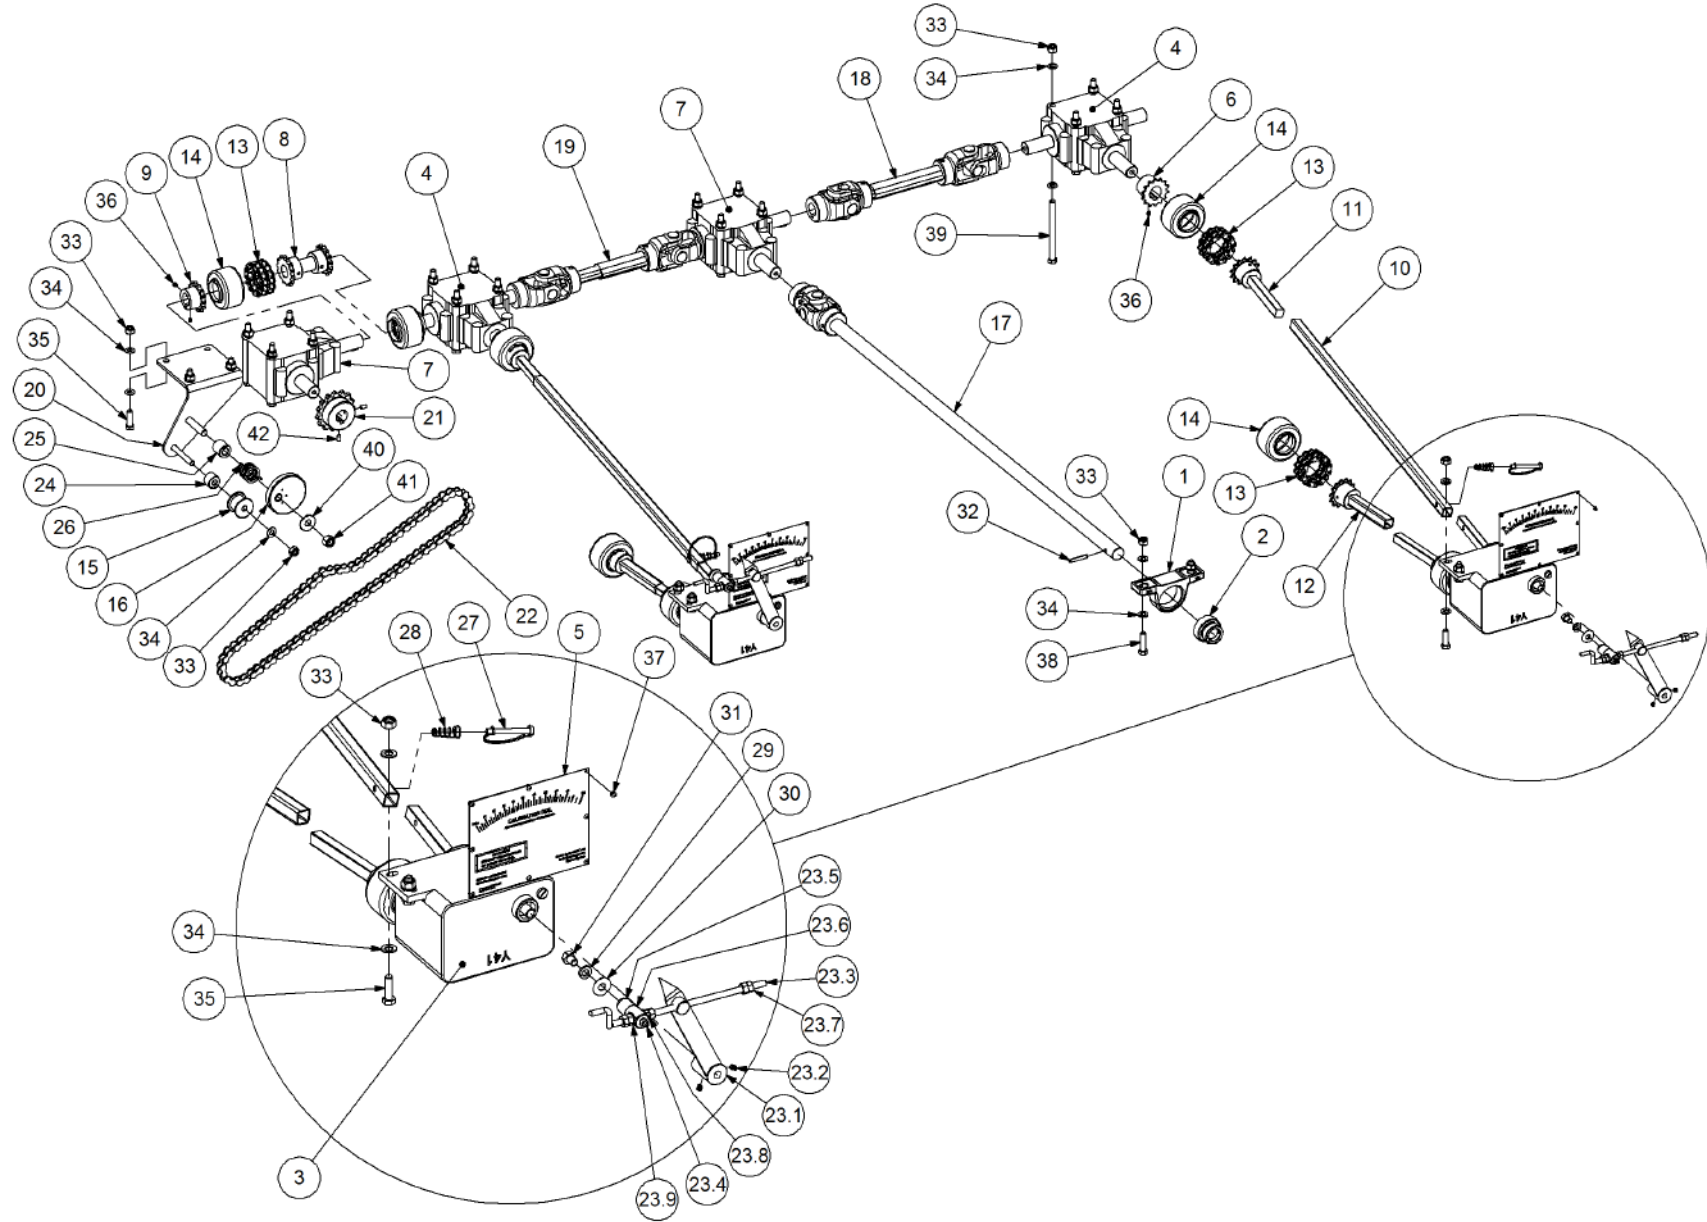

P/N 290452000 Drive Kit - Ground Drive

P/N 290452000 Drive Kit - Ground Drive

Key	Part Number	Description	Qty	Key	Part Number	Description	Qty
1	136420500	Bearing Housing - Pillow Block	1	23.8	030130081	Nut 5/16" UNC Nyloc	1
2	135520525	Bearing - 1" ID	1	23.9	035108161	Flat Washer 5/16" ID	2
3	290000040	Zero Max Y41 w/- Sprockets & Shafts	2	24	290302077	Spacer	1
4	130010111	Gearbox - Ratio 3.25:1	2	25	290000046	Spacer Tensioner - 1" OD x 28 Lg	1
4.1	130025477	Seal 25 ID - Gearbox	3	26	124112025	Spring - Torsion - LH	1
5	192017514	Calibration Dial	2	27	095306050	Lynch Pin 1/4"	2
6	290000034	Sprocket (Plastic) 1/2" BS x 14T - 25 ID	2	28	124112032	Spring - Compression	2
7	130010006	Gearbox - Ratio 1:1	2	29	036110000	Spring Washer 3/8" ID	2
7.1	130025477	Seal 25 ID - Gearbox	3	30	035110251	Flat Washer 3/8" ID	2
8	290000050	Sprocket & Shaft Assy - 14T - Dual - 90mm Lg	1	31	000100135	Bolt Hex Hd 3/8" UNC x 1/2"	2
9	127120141	Sprocket (Steel) 1/2"BS x 14T - 25 ID	2	32	090106038	Roll Pin 1/4" x 1-1/2"	1
10	290300740	Drive Tube	2	33	030130101	Nut 3/8" UNC Nyloc	30
11	290000007	Drive Shaft w/- Sprocket - 170 Lg	2	34	035110191	Flat Washer 3/8" ID	59
12	290000009	Drive Tube w/- Sprocket - 150 Lg	2	35	000100325	Bolt Hex Hd 3/8" UNC x 1-1/4"	11
13	125412120	Chain 1/2" BS Duplex 13L	6	36	013110606	Grub Screw 1/4" UNC x 1/4"	6
14	131000004	Chain Boot	6	37	094103001	Pop Rivet 1/8" Aluminium	16
15	290000004	Chain Tensioner - 10 Dia	1	38	000100385	Bolt Hex Hd 3/8" UNC x 1-1/2"	2
16	290000045	Chain Tensioner - Roller	1	39	000101255	Bolt Hex Hd 3/8" UNC x 5"	16
17	290302055	Crank Shaft w/- Universal	1	40	035113250	Flat Washer 1/2" ID	1
18	131210420	Drive Shaft & Universal	1	41	030130131	Nut 1/2" UNC Nyloc	1
19	131210370	Drive Shaft & Universal	1	42	013110613	Grub Screw 1/4" UNC x 1/2"	2
20	214302025	Drive Tensioner	1				
21	127150151	Sprocket (Plastic) 5/8" BS x 15T - 25 ID	1				
22	290452999	Chain Assy 5/8" O'ring (79 L + CL)	1				
23	209300000	Calibration Adjustment Kit	2				
23.1	209300001	Calibration Indicator	1				
23.2	013110606	Grub Screw 1/4" UNC x 1/4"	2				
23.3	209600001	Indicator Adjusting Screw	1				
23.4	111206000	Grease Nipple 1/4" UNF	1				
23.5	209600004	Adaptor	1				
23.6	209600007	Swivel Screw	1				
23.7	030110081	Nut 5/16" UNC	6