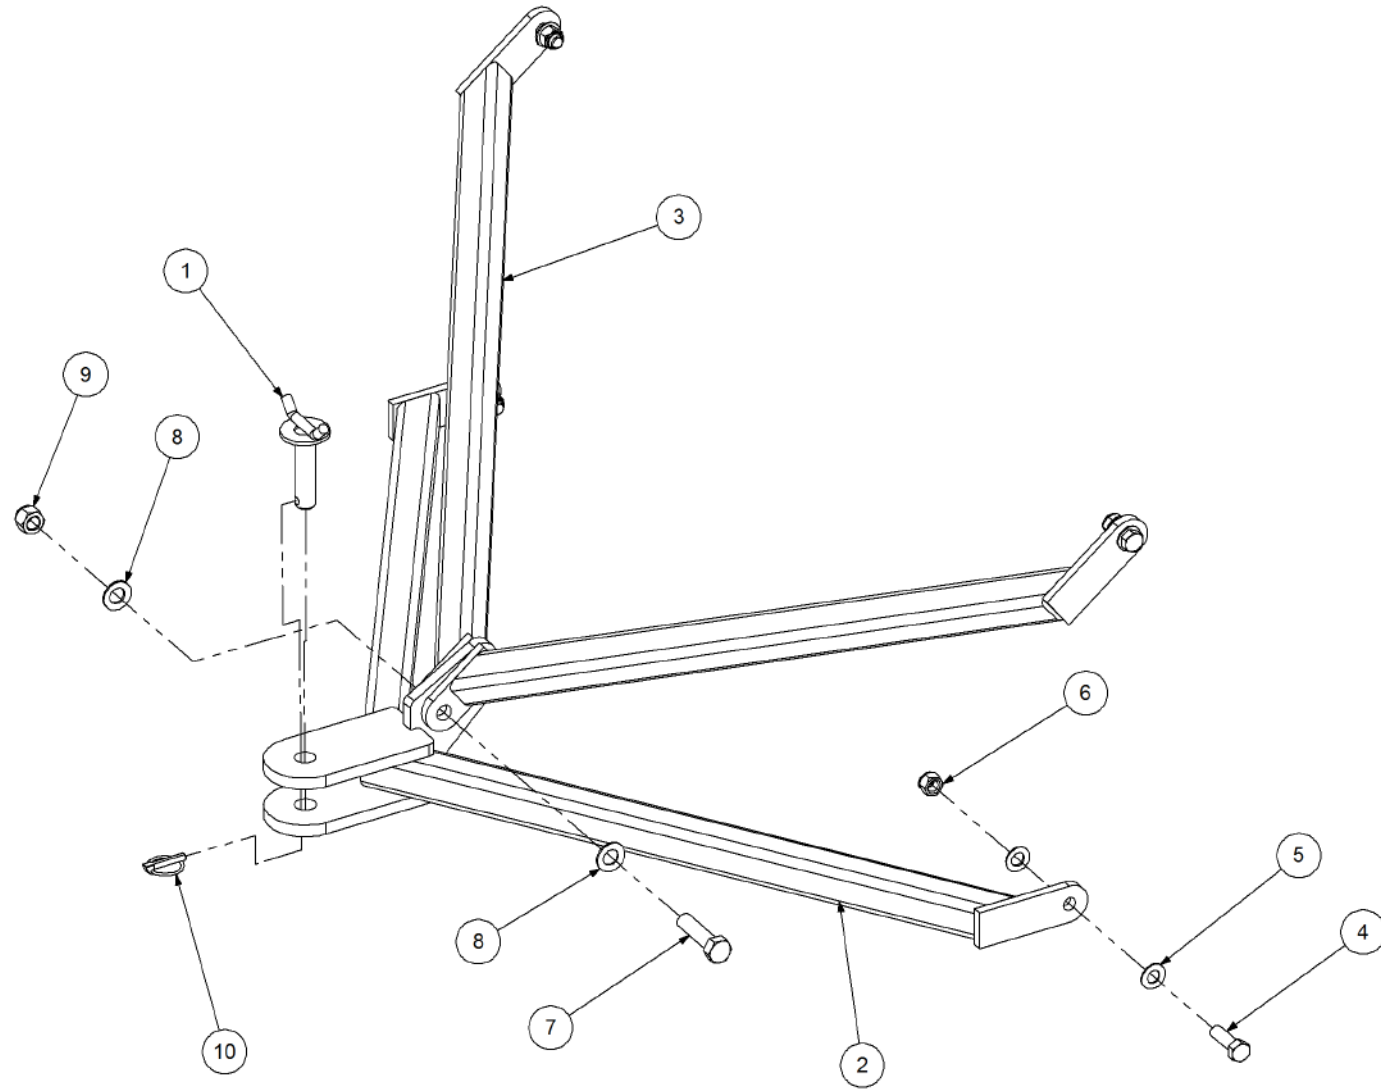

Key	Part Number	Description	Qty
-----	-------------	-------------	-----

P/N 234230000 Harrow Hitch Assy

P/N 234230000 Harrow Hitch Assy

Key	Part Number	Description	Qty
1	234000001	Hitch Pin	1
2	234230001	Lower Arm	1
3	234230011	Upper Arm	2
4	000160505	Bolt Hex Hd 5/8" UNC x 2"	4
5	035116351	Flat Washer 5/8" ID	8
6	030130161	Nut 5/8" UNC Nyloc	4
7	000190755	Bolt Hex Hd 3/4" UNC x 3"	1
8	035119380	Flat Washer 3/4" ID	2
9	030130191	Nut 3/4" UNC Nyloc	1
10	095110036	Lynch Pin 3/8"	1