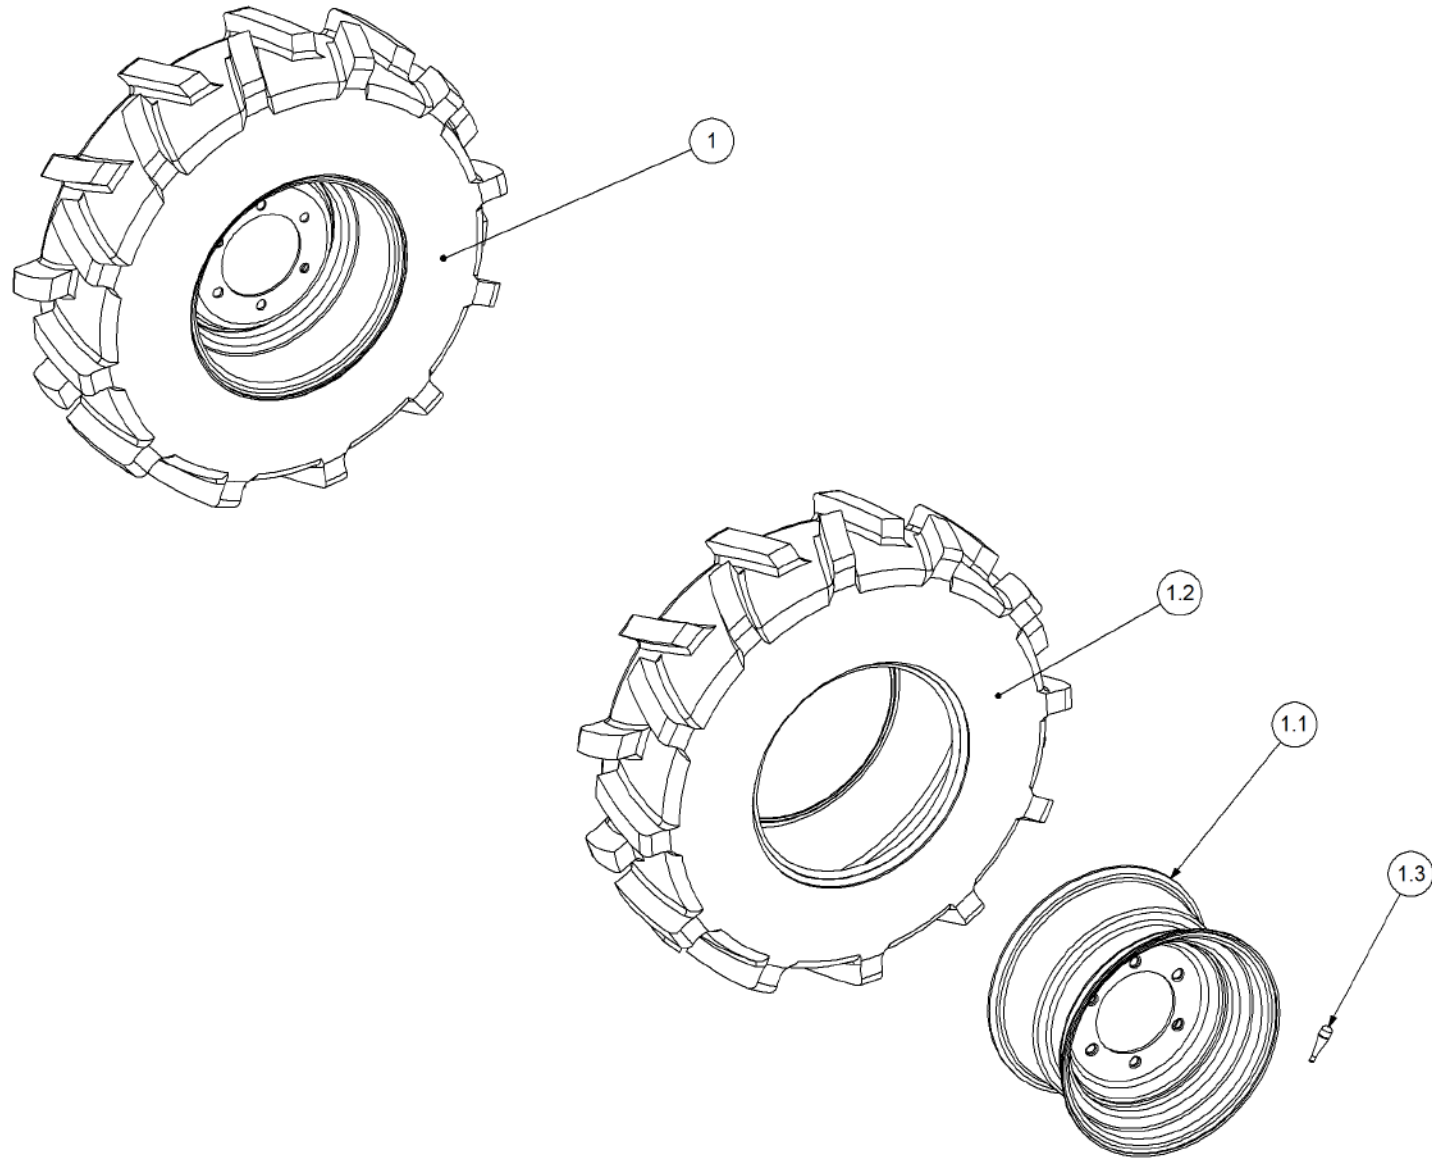

P/N 248000015 Wheel Kit - 10.5/80 x 18 Tyre - 6 Stud

Key	Part Number	Description	Qty
1	298101806	Wheel Assy 10.5/80 x 18 6 Stud	2
1.1	140091806	Rim W9-18 x 10 6 Stud	1
1.2	142101812	Tyre Gripster 10.5/80 x 18	1
1.3	142000218	Valve Stem	1

Key	Part Number	Description	Qty