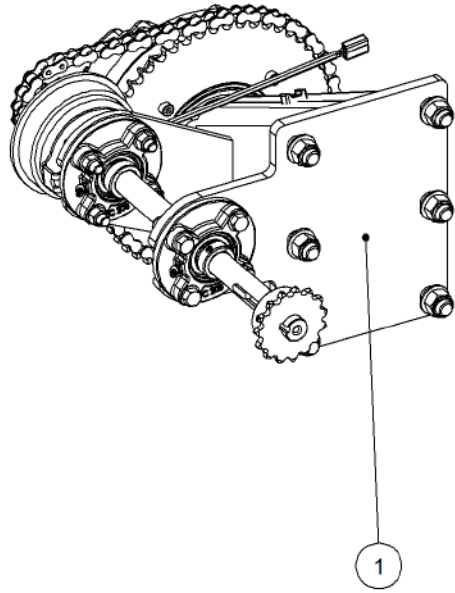

P/N 248450000

Axle Hub & Stub Kit - 3.5T (6 stud) x 2.1m

Key	Part Number	Description	Qty
1	244300000	Axle Hub & Stub - Drive - 3.5T (6 stud) x 2.1m	1
2	245300000	Axle Hub & Stub - Lazy - 3.5T (6 stud) x 2.1m	1
3	085116000	Flat Washer 16 ID	24
4	000160505	Bolt Hex Hd 5/8" UNC x 2"	12
5	030130161	Nut 5/8" UNC Nyloc	12

Key	Part Number	Description	Qty