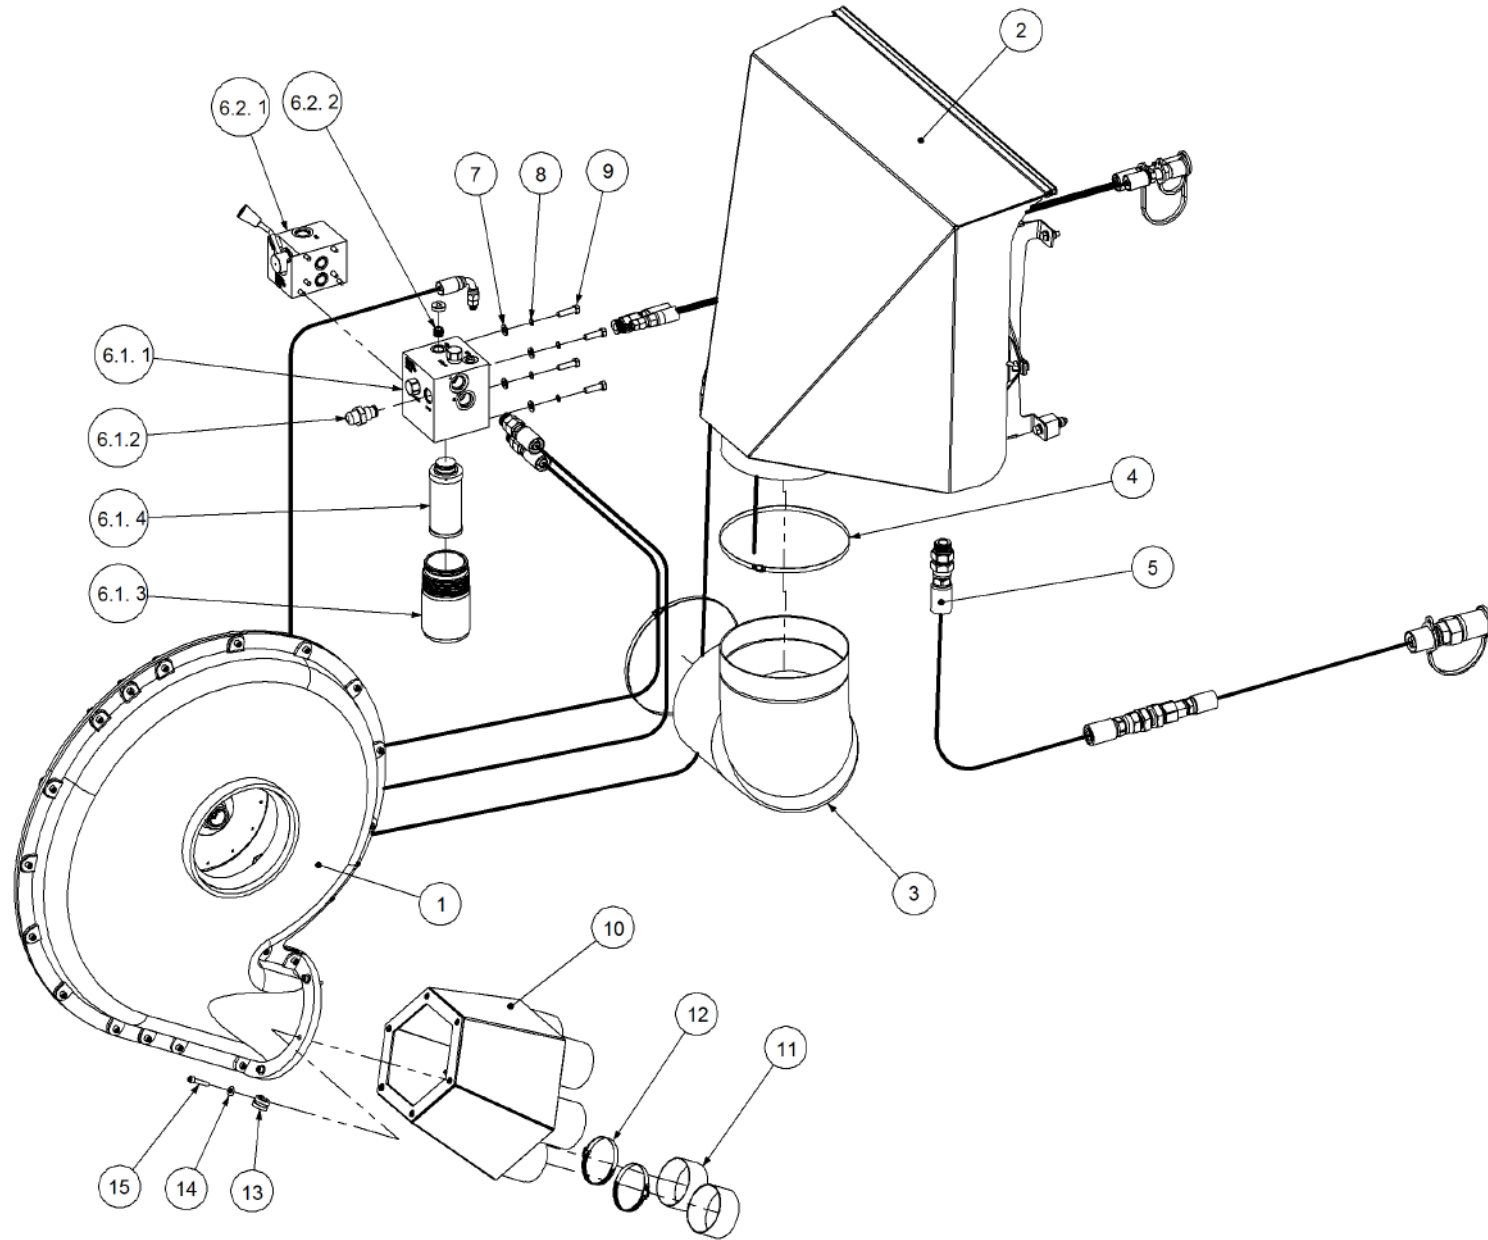

P/N 250000108 Blower Kit - Rexroth w/- Diverter Valve

Key	Part Number	Description	Qty
1	251902000	Blower - Rexroth	1
2	205450010	Cooler Assy	1
3	205001000	Hose - 8" Nyladuct	1
4	101178229	Hose Clamp - 178 - 229	2
5	150000081	Hydraulic Hose & Fittings Kit	1
6	254000006	Anti Cavity Manifold & Diverter Valve	1
6.1	254000002	Anti Cavity Manifold	1
6.1.1	161000003	Anti Cavity Manifold	1
6.1.2	161000005	HI-VT Indicator	1
6.1.3	254000001	Filter Bowl	1
6.1.4	159424400	Filter Element	1
6.2	254000003	Diverter Valve	1
6.2.1	161000004	Diverter Valve 6 Bolt Version	1
6.2.2	013451313	Fitting - Plug 1/4" BspM	1
7	085108000	Flat Washer 8 ID	4
8	086108000	Spring Washer 8 ID	4
9	050080258	Bolt Hex Hd M8 x 25	4
10	259602000	Blower Outlet - 6 Outlet	1
11	197000762	Blank Off Cap 3" Black	2
12	101070090	Hose Clamp - Tridon 70 - 90	2
13	115001351	Cable Clamp 18mm	1
14	035106151	Flat Washer 1/4" ID	6
15	010106032	Cap Screw 1/4" UNC x 1-1/4"	6

Key	Part Number	Description	Qty