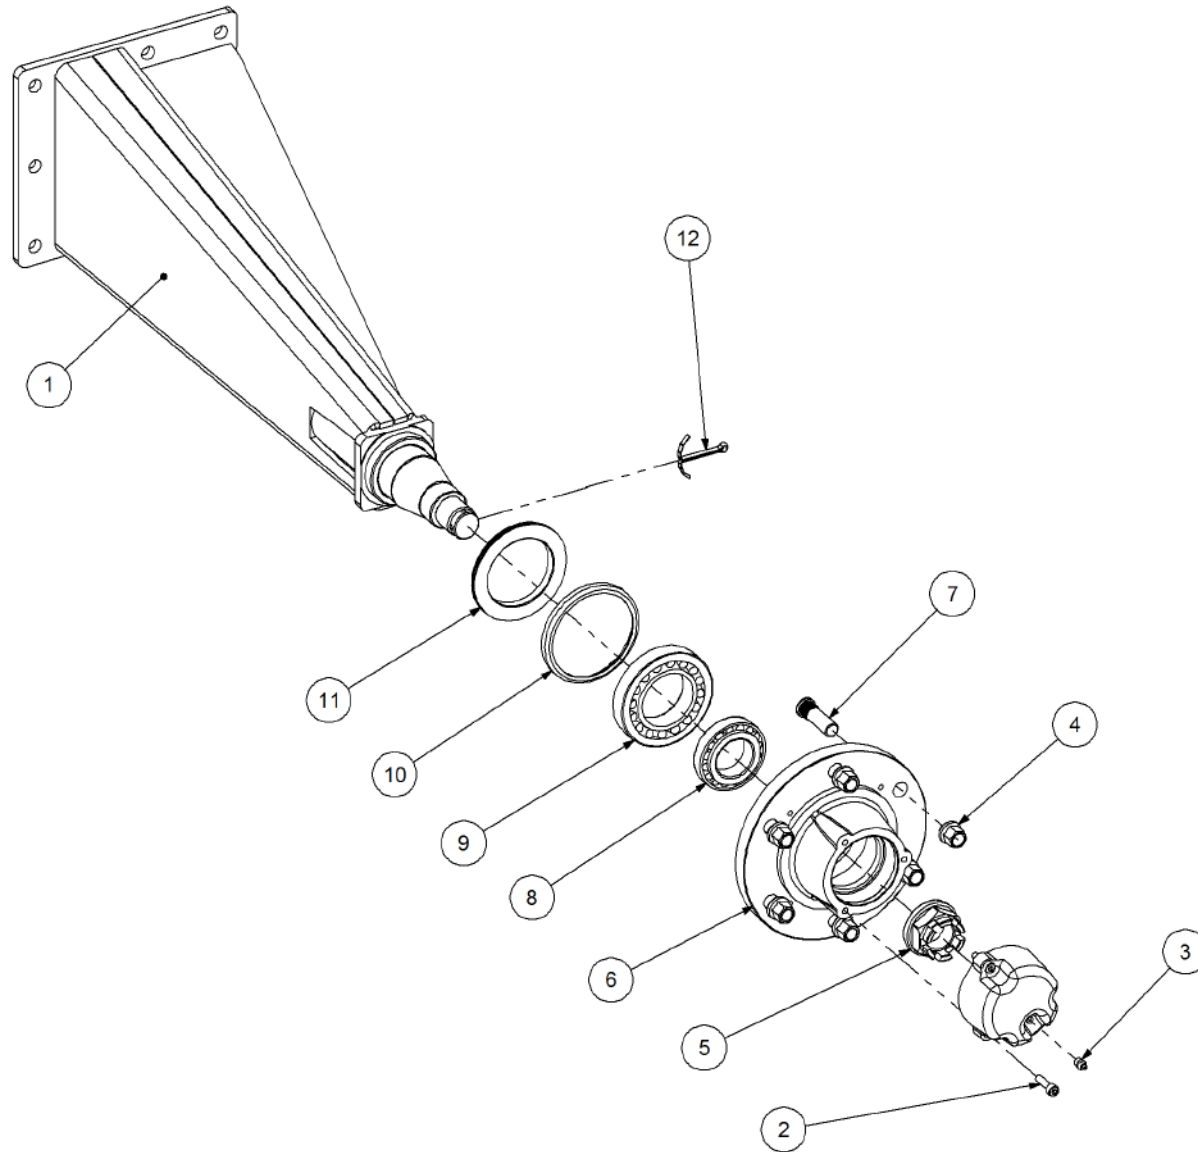

Key	Part Number	Description	Qty
------------	--------------------	--------------------	------------

P/N 242454000 Axle Hub & Stub - Drive - 3.5T (6 Stud) x 3.0m

Key	Part Number	Description	Qty
1	242454001	Axle - Drive	1
2	060108030	Cap Screw M8 x 30	3
3	111103000	Grease Nipple 1/8" BSP	1
4	249092002	Axle Nut 1-1/2"	1
5	080161801	Wheel Nut M18	6
6	249075004	Hub - 6 stud	1
7	056180600	Wheel Stud M18	6
8	060108050	Cap Screw M8 x 50	4
9	135030214	Bearing Tapered Roller 70 ID	1
10	139075009	Wear Ring	1
11	092206080	Split Pin 6.3 Dia x 80	1
12	139075008	Seal 3-1/2" ID	1
13	249150542	Sprocket Plate 5/8" BS x 60T	1
14	135030210	Bearing Tapered Roller 50 ID	1
15	000080255	Bolt Hex Hd 5/16" UNC x 1"	1
16	036108000	Spring Washer 5/16" ID	1
17	290000002	Retainer Washer	1
18	115005314	Electric Clutch w/- 18T Sprocket	1
19	000110505	Bolt Hex Hd 7/16" x 2" UNC	8
20	136220500	Bearing Housing - 4 Bolt	2
21	135520525	Bearing - 1" ID	2
22	290000081	Clutch Shaft	1
23	182064625	Key 6.4 x 6.4 x 25 Lg	1
24	030130111	Nut 7/16" UNC Nyloc	8
25	249063000	Chain 5/8" Simplex O'ring	1
26	115001512	Cable Clamp	2
27	094105000	Pop Rivet 3/16" Steel	2
28	127150150	Sprocket (Plastic) 5/8" BS x 15T - 1" ID	1
29	013110606	Grub Screw 1/4" UNC x 1/4"	1
30	035111220	Flat Washer 7/16" ID	16
31	240000000	Bush	1
32	111206450	Grease Nipple 1/4" UNF - 45°	2

Key	Part Number	Description	Qty
-----	-------------	-------------	-----

P/N 243454000

Axle Hub & Stub - Lazy - 3.5T (6 Stud) x 3.0m

Key	Part Number	Description	Qty
1	243454001	Axle - Lazy	1
2	060108030	Cap Screw M8 x 30	3
3	111103000	Grease Nipple 1/8" BSP	1
4	080161801	Wheel Nut M18	6
5	249092002	Axle Nut 1-1/2"	1
6	249075004	Hub - 6 stud	1
7	056180600	Wheel Stud M18	6
8	135030210	Bearing Tapered Roller 50 ID	1
9	135030214	Bearing Tapered Roller 70 ID	1
10	139075009	Wear Ring	1
11	139075008	Seal 3-1/2" ID	1
12	092206080	Split Pin 6.3 Dia x 80	1