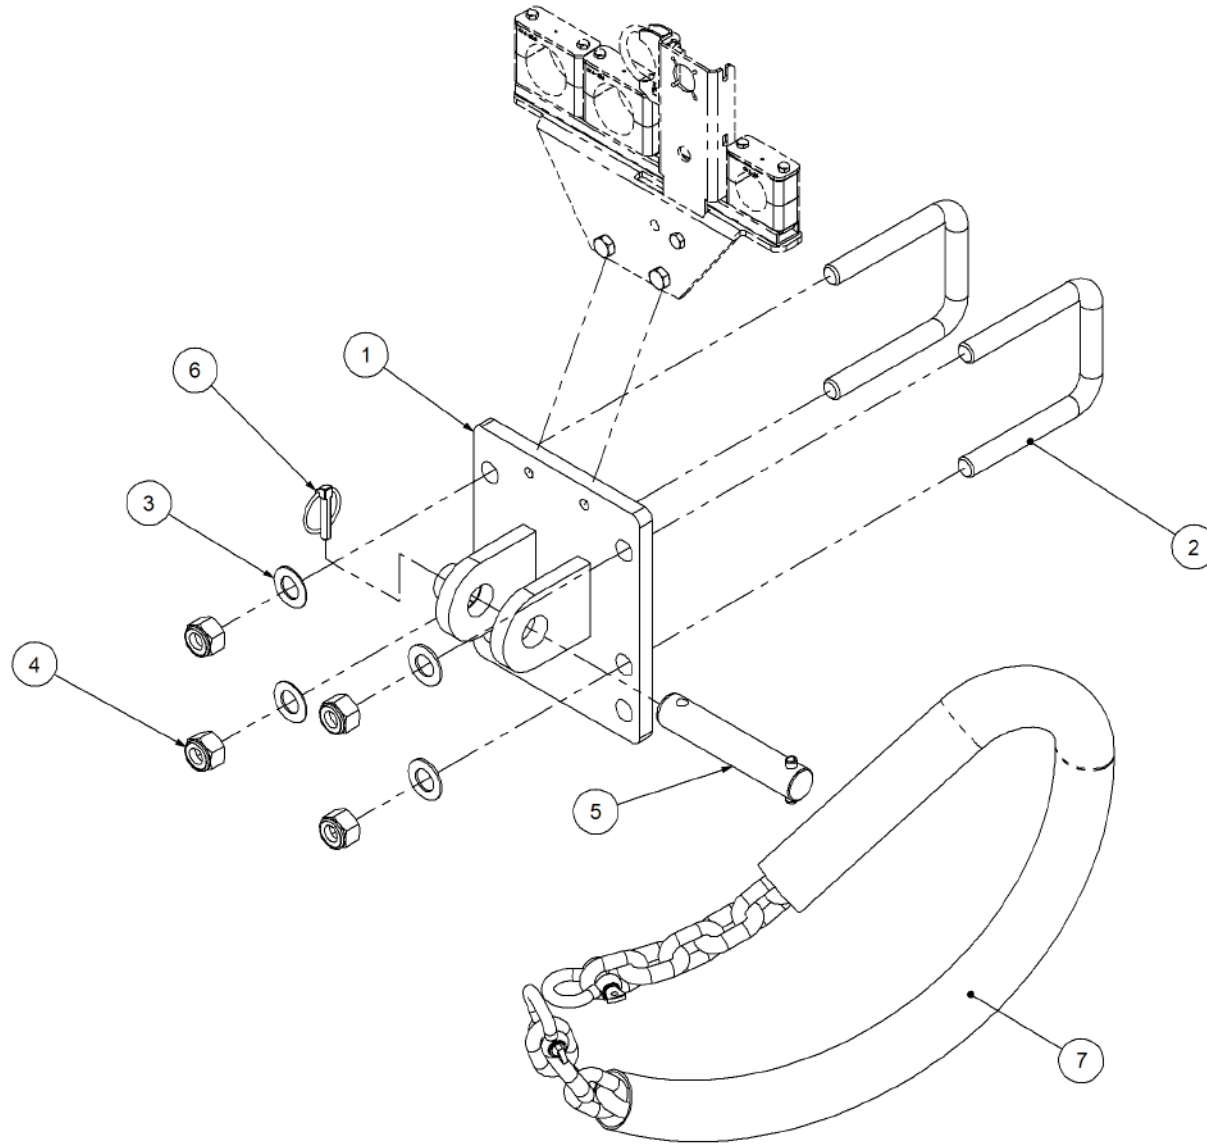

P/N 233260140 Universal Hitch

P/N 233260140 Universal Hitch

Key	Part Number	Description	Qty
1	233260101	Universal Pull - Castor Quad	1
2	073100100	U Bolt M20 suits 100 x 100 RHS	2
3	085120000	Flat Washer 20 ID	4
4	080122000	Nut M20 Nyloc	4
5	233260107	Hitch Pin	1
6	095110036	Lynch Pin 3/8"	1
7	230603025	Safety Chain Assy	1

Key	Part Number	Description	Qty