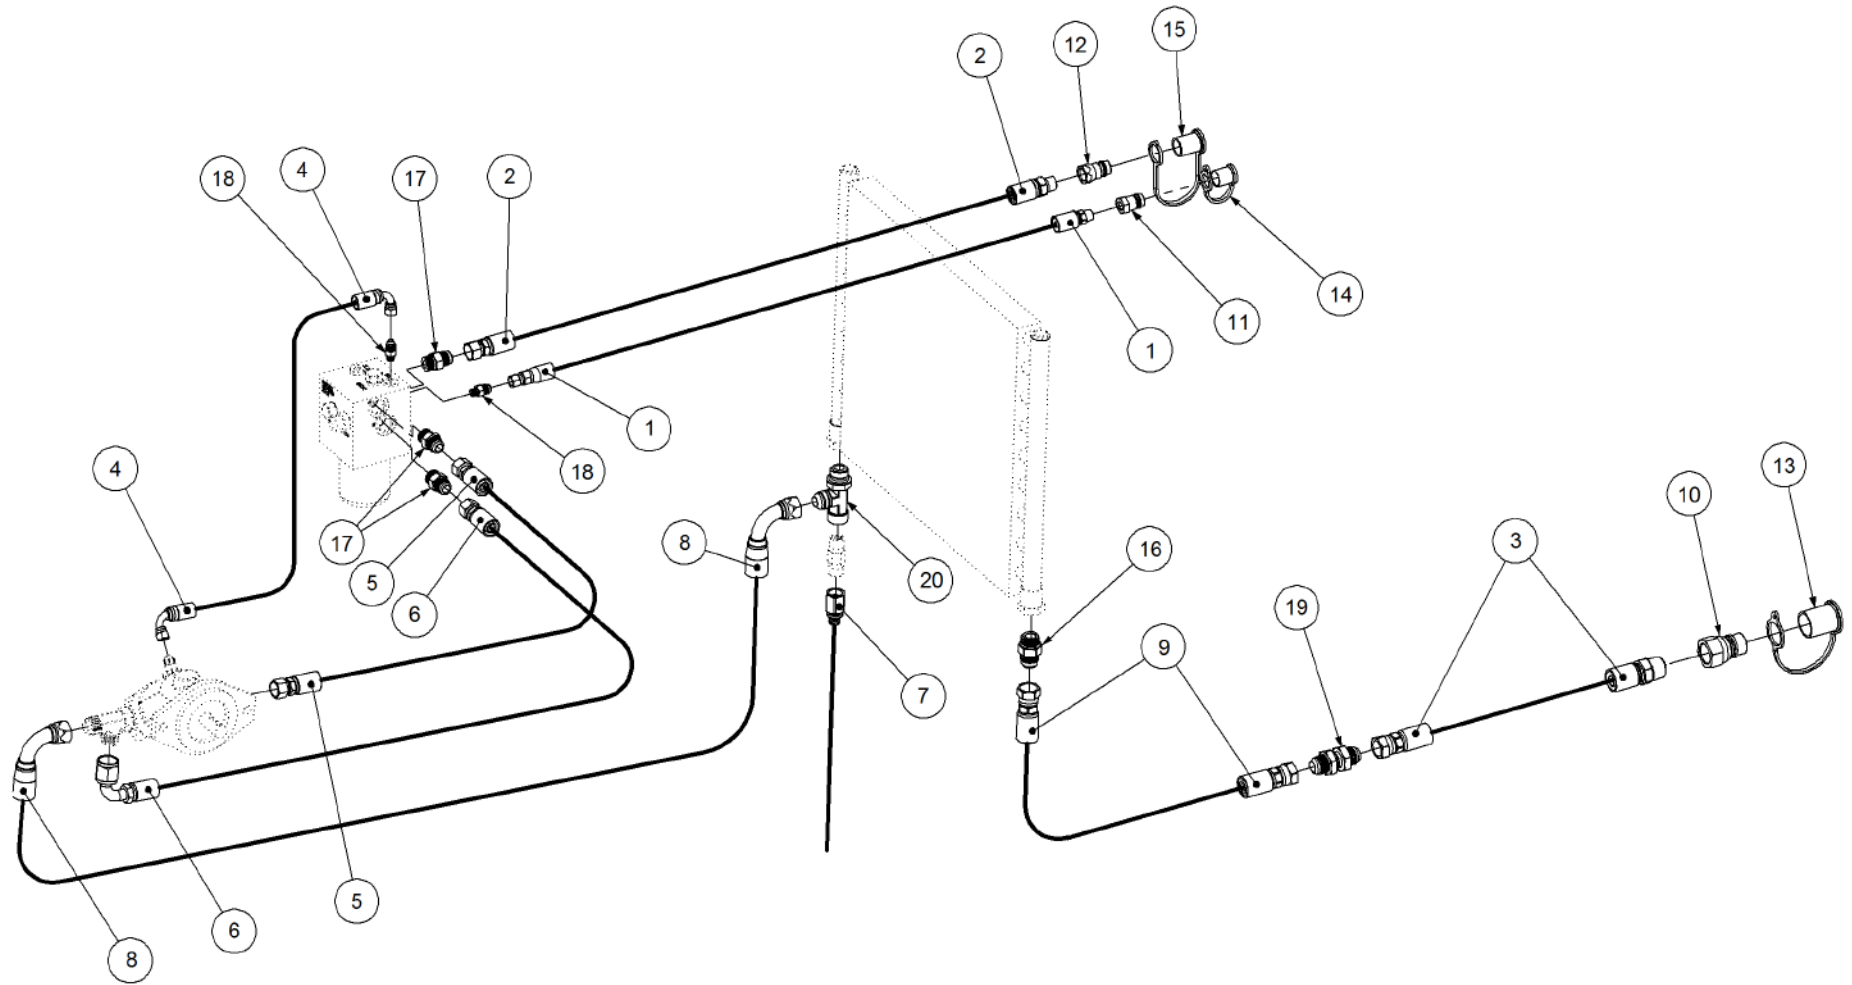

P/N 150000081 Hydraulic Hose & Fittings Kit

P/N 150000081

Hydraulic Hose & Fittings Kit

Key	Part Number	Description	Qty
1	150000082	Hyd Hose 3/8" SWB x 7058 Lg	1
2	150000086	Hyd Hose 5/8" DWB x 7078 Lg	1
3	150000084	Hyd Hose 3/4" SWB x 7077 Lg	1
4	150000051	Hyd Hose 3/8" SWB x 808 Lg	1
5	150000007	Hyd Hose 5/8" DWB x 676 Lg	1
6	150000083	Hyd Hose 5/8" DWB x 723 Lg	1
7	150000021	Hyd Hose 1/2" SFB x 1023 Lg	1
8	150000090	Hyd Hose 3/4" SWB x 1474 Lg	1
9	150000088	Hyd Hose 3/4" SWB x 874 Lg	1
10	1524010-6PBSPP	Coupling Q/R Male - 1" BspF	1
11	1524010-3P	Coupling Q/R Male (poppet) - 3/8" NptF	1
12	1528010-4	Coupling Q/R Male - 1/2" NptF	1
13	1525209-6	Dust Cap - 1"	1
14	1525209-3M	Dust Cap - 3/8"	1
15	1525209-4M	Dust Cap - 1/2"	1
16	15212F5OX-S	Fitting - Connector 1-1/16" JicM x 1-1/16" UnoM	1
17	15210F5OX-S	Fitting - Connector 7/8" JicM x 7/8" UnoM	3
18	1526F5OX-S	Fitting - Connector 9/16" JicM x 9/16" UnoM	2
19	15212WTX-WLN-S	Fitting - Bulkhead 1-1/16" JicM	1
20	152JB7037	Fitting - Tee 1/2" BspF x 1-1/16" JicM x 1-1/16" UnoM	1

Key	Part Number	Description	Qty