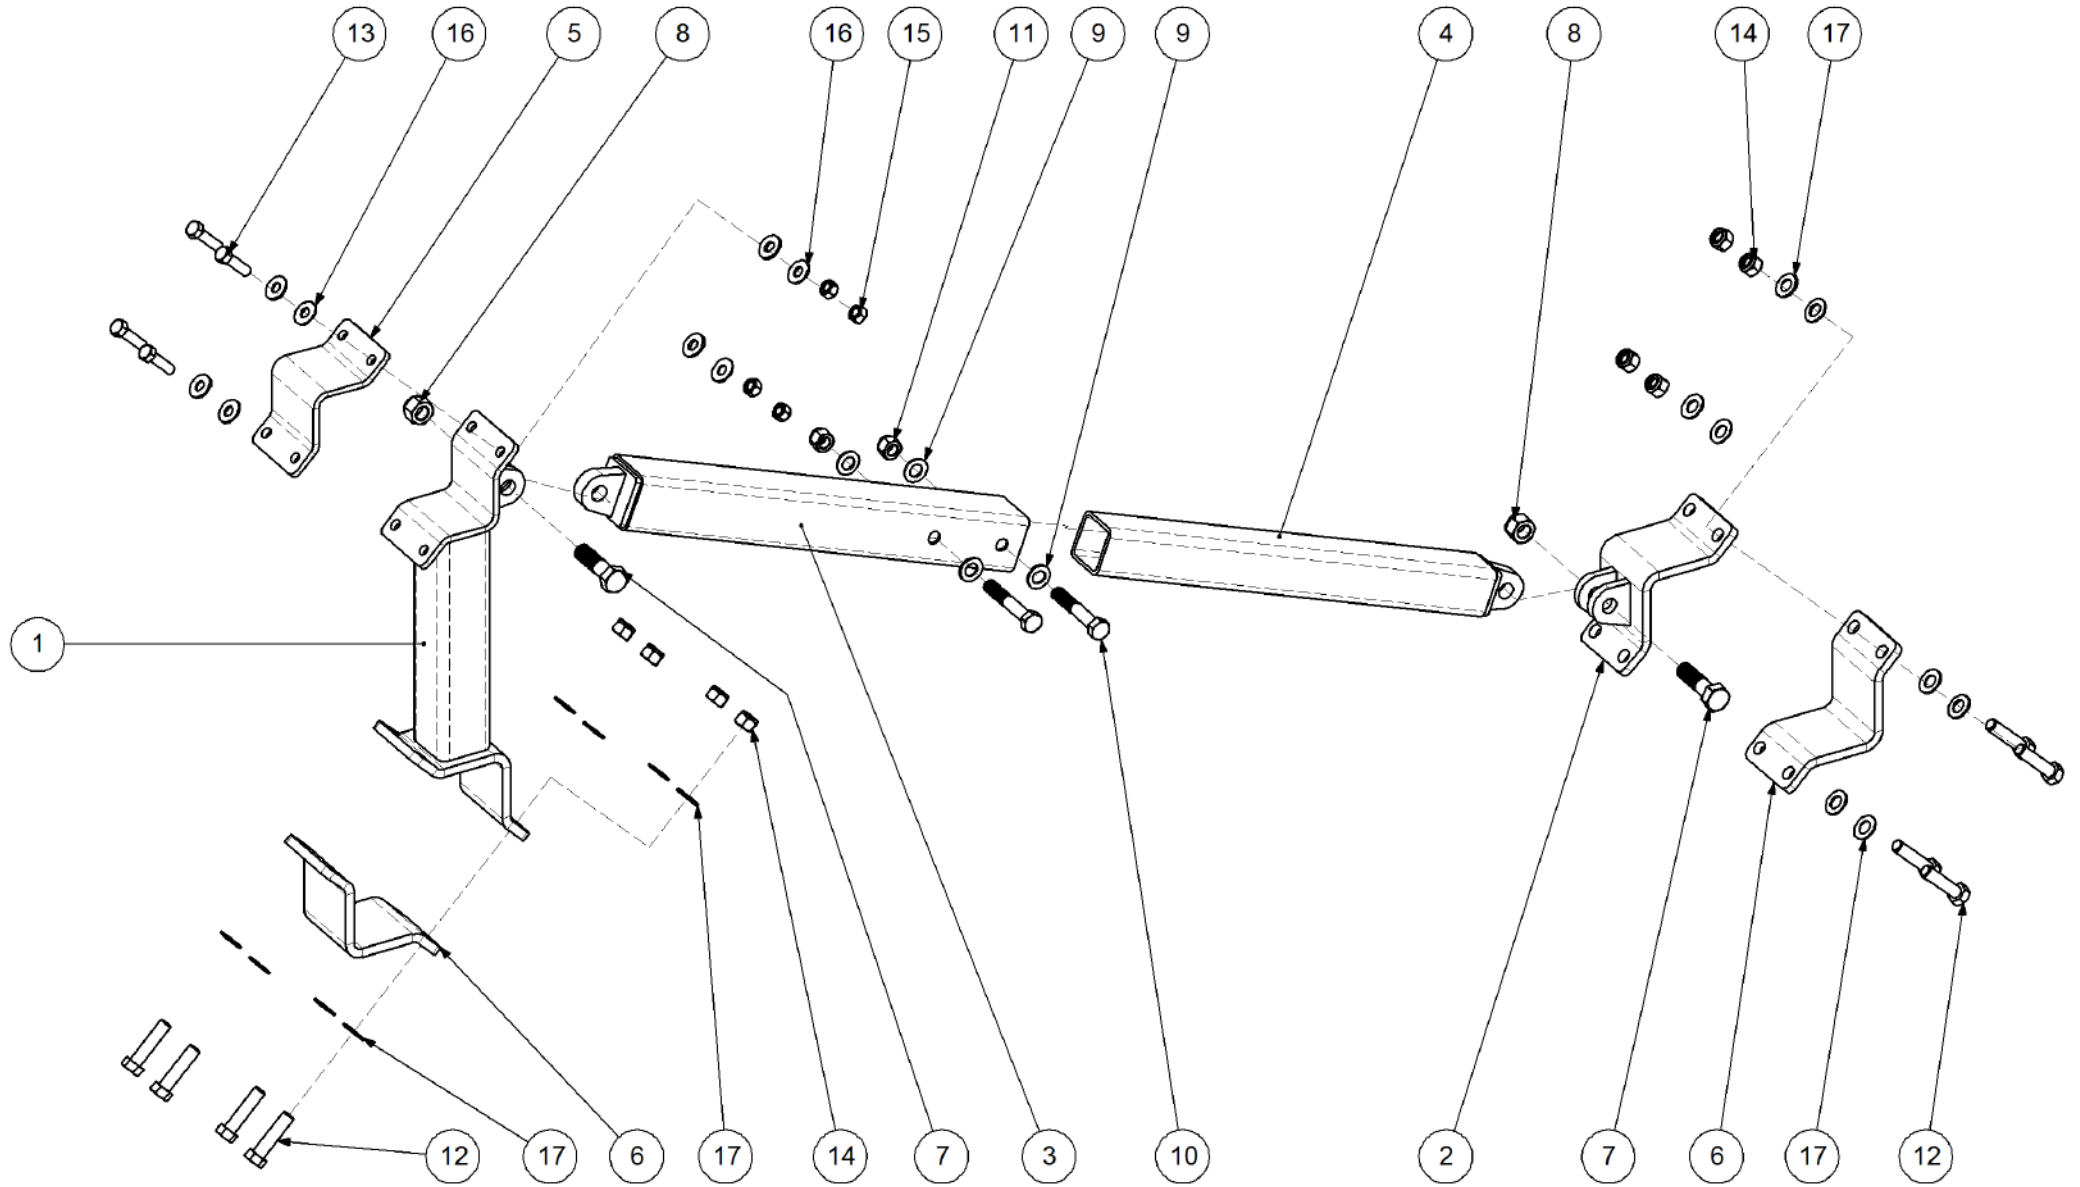

P/N 233600032 Rear Brace Assy

P/N 233600032 Rear Brace Assy

Key	Part Number	Description	Qty	Key	Part Number	Description	Qty
1	233600033	Vertical Brace	1				
2	233600035	Bottom Clamp	1				
3	233600036	Diagonal / Brace - Female	1				
4	233600040	Diagonal / Brace - Male	1				
5	330331015	Clamp Plate - 75 x 75 RHS	1				
6	330331016	Clamp Plate - 100 x 100 RHS	2				
7	050200758	Bolt Hex Hd M20 x 75	2				
8	080122000	Nut M20 Nyloc	2				
9	085116000	Flat Washer 16 ID	4				
10	050161008	Bolt Hex Hd M16 x 100	2				
11	080121600	Nut M16 Nyloc	2				
12	000160635	Bolt Hex Hd 5/8" UNC x 2-1/2"	8				
13	000130505	Bolt Hex Hd 1/2" UNC x 2"	4				
14	030130161	Nut 5/8" UNC Nyloc	8				
15	030130131	Nut 1/2" UNC Nyloc	4				
16	035113250	Flat Washer 1/2" ID	8				
17	035116351	Flat Washer 5/8" ID	16