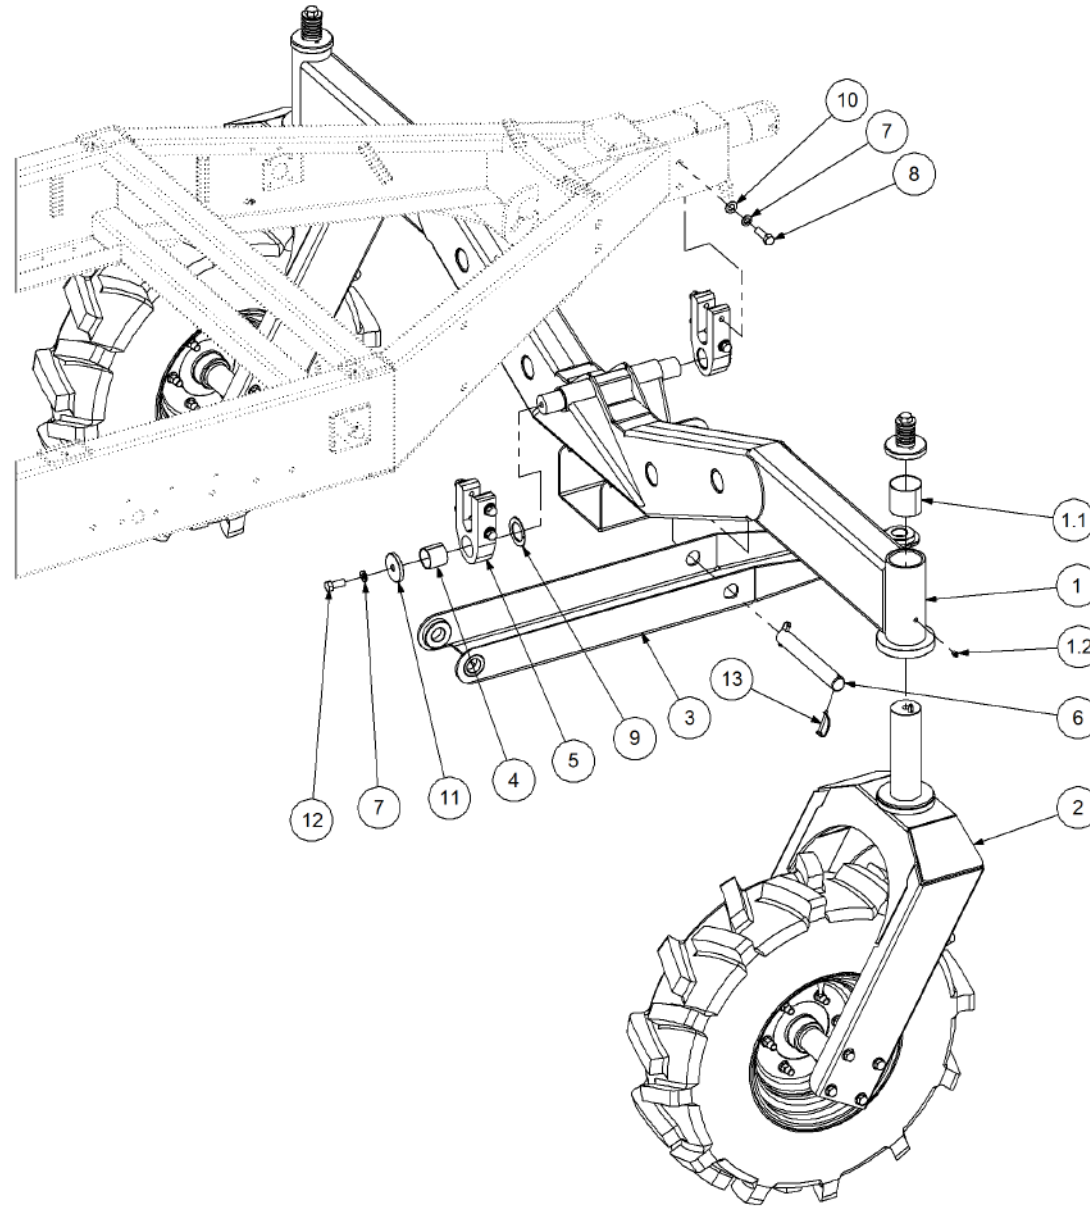

P/N 220301000 Axle Assy - 3.0m Castoring

P/N 220301000 Axle Assy - 3.0m Castoring

Key	Part Number	Description	Qty
1	220301001	Walking Beam 3.0m Castoring	1
1.1	137148048	Bush Teflon 3" ID x 3" Lg	2
1.2	111103000	Grease Nipple 1/8" BSP	2
2	220300100	Castor Assembly (15.5/80 x 18 Tyre)	2
3	220300051	Castor Pull - Car	1
4	137131031	Bush Teflon 50 ID x 50 Lg	2
5	220300035	Castor Hanger Block	2
6	220300053	Pin - 1-1/2"	1
7	036116000	Spring Washer ZP 5/8"	10
8	000160505	Bolt Hex Hd 5/8" UNC x 2"	8
9	138132093	Thrust Washer 2" ID x 0.093"	1
10	035116351	Flat Washer 5/8" ID	8
11	220300007	Washer	2
12	000160385	Bolt Hex Hd 5/8" UNC x 1-1/2"	2
13	095306050	Lynch Pin 1/4"	2

Key	Part Number	Description	Qty